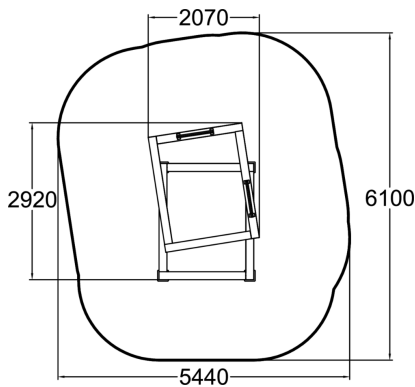

This extraordinary parkour element truly shows the strenght of Dash parkour product line: simple forms put together to provide a ton of stuff to do. Base Pile's core functions are vaults, pop-vaults, jumps, landings and wall techniques. Maze-like structure inspires to train parkour and also initiates games and play with parkour type of movement. The design and inner wall colouring give it the creative look which is charasteristic to the whole Dash Parkour series.

Product length, mm	2920
Product width, mm	2070
Product height, mm	1910
Falling space, m ²	28.1
Height required, mm	3920
Max. free fall height, mm	1910
Safety info	EN 16899 TÜV
Installation time (for 1), H	2
Foundation options	deep_mounting surface_mounting
Wood	
Metal	