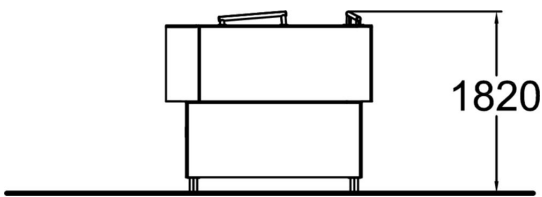

Base Pile

This extraordinary parkour element truly shows the strenght of Dash parkour product line: simple forms put together to provide a ton of stuff to do. Base Pile's core functions are vaults, pop-vaults, jumps, landings and wall techniques. Maze-like structure inspires to train parkour and also initiates games and play with parkour type of movement. The design and inner wall colouring give it the creative look which is charasteristic to the whole Dash Parkour series.

Product length, mm	2920
Product width, mm	2070
Product height, mm	1910
Falling space, m ²	28.1
Height required, mm	3920
Max. free fall height, mm	1910
Safety info	EN 16899 TÜV
Installation time (for 1), H	2
Foundation options	deep_mounting surface_mounting
Wood	
Metal colour	