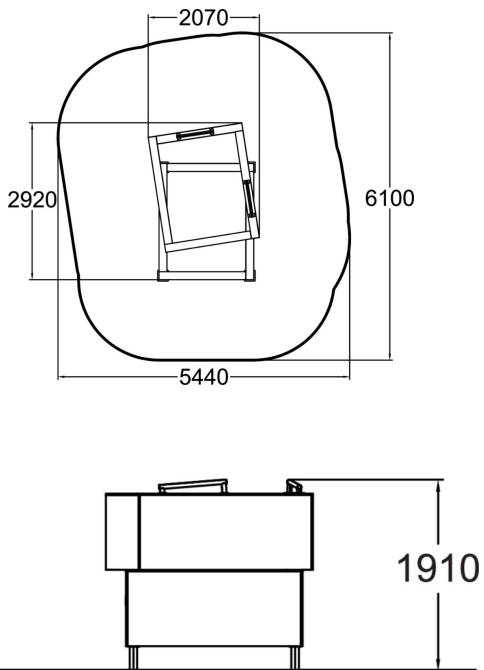

This extraordinary parkour element truly shows the strenght of Dash parkour product line: simple forms put together to provide a ton of stuff to do. Base Pile's core functions are vaults, pop-vaults, jumps, landings and wall techniques. Maze-like structure inspires to train parkour and also initiates games and play with parkour type of movement. The design and inner wall colouring give it the creative look which is charasteristic to the whole Dash Parkour series.

Product length, mm	2920
Product width, mm	2070
Product height, mm	1910
Falling space, m ²	28.1
Height required, mm	3920
Max. free fall height, mm	1910
Safety info	EN 16899 TÜV
Installation time (for 1), H	2
Foundation options	deep_mounting surface_mounting
Wood	<input checked="" type="checkbox"/>
Metal	<input type="checkbox"/>