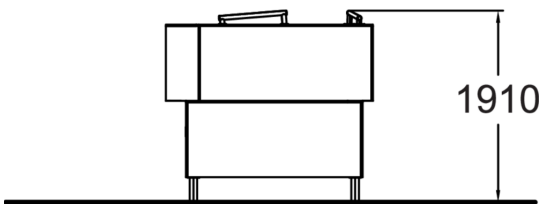

This extraordinary parkour element truly shows the strenght of Dash parkour product line: simple forms put together to provide a ton of stuff to do. Base Pile's core functions are vaults, pop-vaults, jumps, landings and wall techniques. Maze-like structure inspires to train parkour and also initiates games and play with parkour type of movement. The design and inner wall colouring give it the creative look which is charasteristic to the whole Dash Parkour series.

Product length, mm	2920
Product width, mm	2070
Product height, mm	1910
Falling space, m ²	28.1
Height required, mm	3920
Max. free fall height, mm	1910
Safety info	EN 16899 TÜV
Installation time (for 1), H	2
Foundation options	deep_mounting surface_mounting
Wood	
Metal	