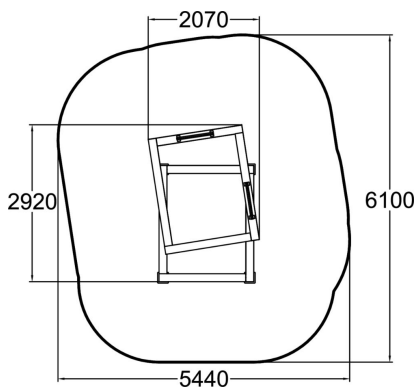

Base Pile

This extraordinary parkour element truly shows the strenght of Dash parkour product line: simple forms put together to provide a ton of stuff to do. Base Pile's core functions are vaults, pop-vaults, jumps, landings and wall techniques. Maze-like structure inspires to train parkour and also initiates games and play with parkour type of movement. The design and inner wall colouring give it the creative look which is charasteristic to the whole Dash Parkour series.

Product length, mm	2920
Product width, mm	2070
Product height, mm	1910
Falling space, m ²	28.1
Height required, mm	3920
Max. free fall height, mm	1910
Safety info	EN 16899 TÜV
Installation time (for 1), H	2
Foundation options	deep_mounting surface_mounting
Wood	
Metal colour	