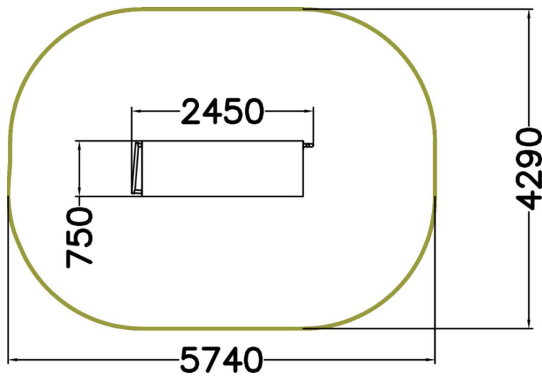

Base Frame

The Base Frame is built from straight elements to bring variety in Dash parkour product line. Base Frame's main functions are wall runs, cat landing, swinging and even underbars thanks to four rails placed carefully in the correct spots (two in the both sides of the back wall, one int the front and one in the ceiling). The surfacing of the vertical walls have perfect friction for the wall techniques. The colours of the graphic elements in the inner walls are derived from the mural in the same area. This creates the unified and unique look that inspires to move.

Product length, mm	2445
Product width, mm	745
Product height, mm	1910
Impact area, m ²	21.9
Falling space, m ²	21.9
Height required, mm	4310
Max. free fall height, mm	1910
Safety info	EN 16899 TÜV
Foundation options	Deep mounting Surface mounting
Wood	
Metal	