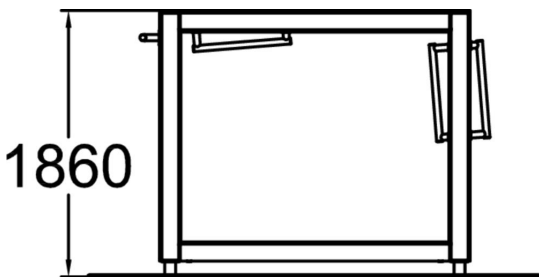

Base Frame

The Base Frame is built from straight elements to bring variety in Dash parkour product line. Base Frame's main functions are wall runs, cat landing, swinging and even underbars thanks to four rails placed carefully in the correct spots (two in the both sides of the back wall, one int the front and one in the ceiling). The surfacing of the vertical walls have perfect friction for the wall techniques. The colours of the graphic elements in the inner walls are derived from the mural in the same area. This creates the unified and unique look that inspires to move.

Product length, mm	2445
Product width, mm	745
Product height, mm	1910
Impact area, m ²	21.9
Falling space, m ²	21.9
Height required, mm	4310
Max. free fall height, mm	1910
Safety info	EN 16899 TÜV
Foundation options	Deep mounting Surface mounting
Wood	
Metal	