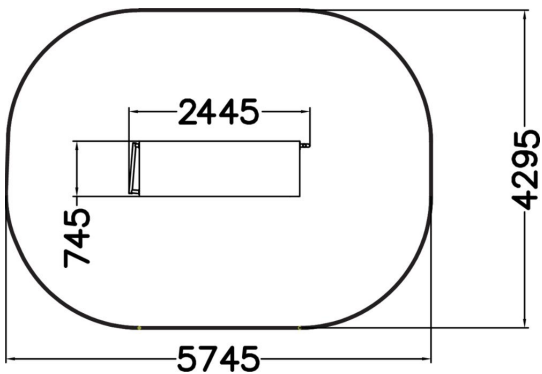

Base Frame

The Base Frame is built from straight elements to bring variety in Dash parkour product line. Base Frame's main functions are wall runs, cat landing, swinging and even underbars thanks to four rails placed carefully in the correct spots (two in the both sides of the back wall, one int the front and one in the ceiling). The surfacing of the vertical walls have perfect friction for the wall techniques. The colours of the graphic elements in the inner walls are derived from the mural in the same area. This creates the unified and unique look that inspires to move.

Product length, mm	2445
Product width, mm	745
Product height, mm	1910
Impact area, m <sup>2</sup>	21.9
Falling space, m <sup>2</sup>	21.9
Height required, mm	4310
Max. free fall height, mm	1910
Safety info	EN 16899 TÜV
Foundation options	deep_mounting surface_mounting
Wood	
Metal	