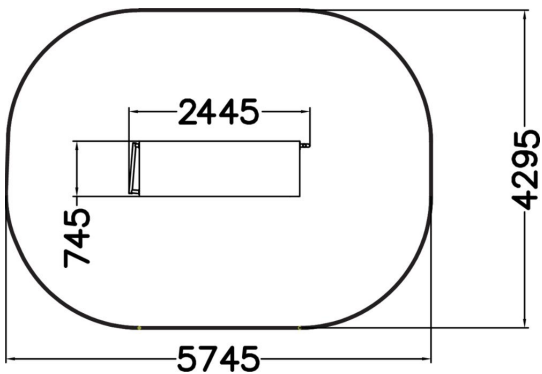

Base Frame

The Base Frame is built from straight elements to bring variety in Dash parkour product line. Base Frame's main functions are wall runs, cat landing, swinging and even underbars thanks to four rails placed carefully in the correct spots (two in the both sides of the back wall, one int the front and one in the ceiling). The surfacing of the vertical walls have perfect friction for the wall techniques. The colours of the graphic elements in the inner walls are derived from the mural in the same area. This creates the unified and unique look that inspires to move.

Product length, mm	2445
Product width, mm	745
Product height, mm	1910
Impact area, m ²	21.9
Falling space, m ²	21.9
Height required, mm	4310
Max. free fall height, mm	1910
Safety info	EN 16899 TÜV
Foundation options	deep_mounting surface_mounting
Wood	
Metal	