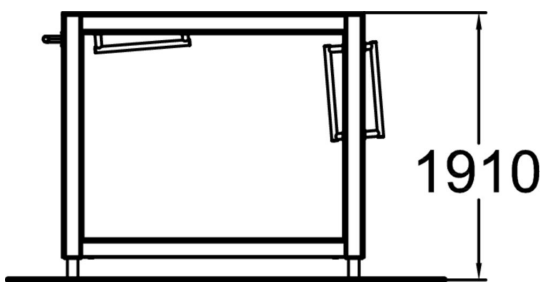

Base Frame

The Base Frame is built from straight elements to bring variety in Dash parkour product line. Base Frame's main functions are wall runs, cat landing, swinging and even underbars thanks to four rails placed carefully in the correct spots (two in the both sides of the back wall, one int the front and one in the ceiling). The surfacing of the vertical walls have perfect friction for the wall techniques. The colours of the graphic elements in the inner walls are derived from the mural in the same area. This creates the unified and unique look that inspires to move.

Product length, mm	2445
Product width, mm	745
Product height, mm	1910
Impact area, m <sup>2</sup>	21.9
Falling space, m <sup>2</sup>	21.9
Height required, mm	4310
Max. free fall height, mm	1910
Safety info	EN 16899 TÜV
Foundation options	deep_mounting surface_mounting
Wood	
Metal	