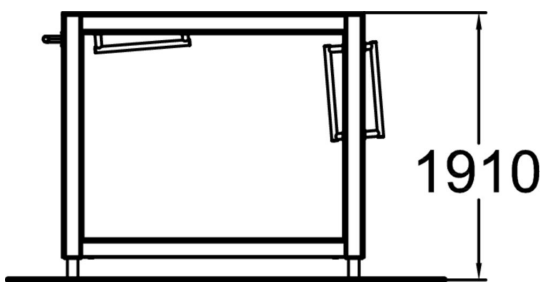

Base Frame

The Base Frame is built from straight elements to bring variety in Dash parkour product line. Base Frame's main functions are wall runs, cat landing, swinging and even underbars thanks to four rails placed carefully in the correct spots (two in the both sides of the back wall, one int the front and one in the ceiling). The surfacing of the vertical walls have perfect friction for the wall techniques. The colours of the graphic elements in the inner walls are derived from the mural in the same area. This creates the unified and unique look that inspires to move.

Product length, mm	2445
Product width, mm	745
Product height, mm	1910
Impact area, m ²	21.9
Falling space, m ²	21.9
Height required, mm	4310
Max. free fall height, mm	1910
Safety info	EN 16899 TÜV
Foundation options	deep_mounting surface_mounting
Wood	
Metal	