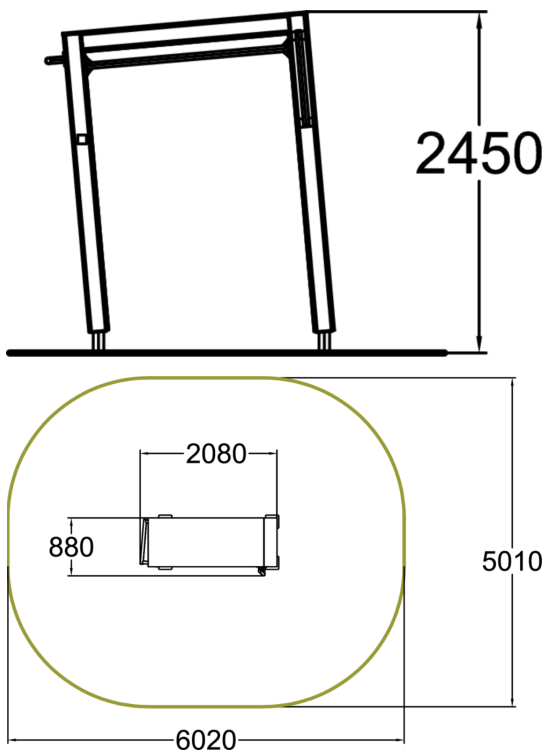

The highest Base structure has walls high enough for proper wall runs and other wall techniques for youth and adults. There are multiple rail elements that offer several options for hand placement, swinging, hanging and climbing. The slanted design offers variety to training and makes the equipment inviting and inspirational along with the graphic elements. The surfacing on the back wall ensure perfect friction for wall techniques. The mural and inner wall coloring with creative shapes give it the creative look which is characteristic to the whole Dash Parkour series.

Product length, mm	2080
Product width, mm	880
Product height, mm	2450
Impact area, m ²	26.3
Falling space, m ²	26.3
Height required, mm	4550
Max. free fall height, mm	2450
Safety info	EN 16899
Foundation options	deep_mounting surface_mounting
Wood	
Metal	