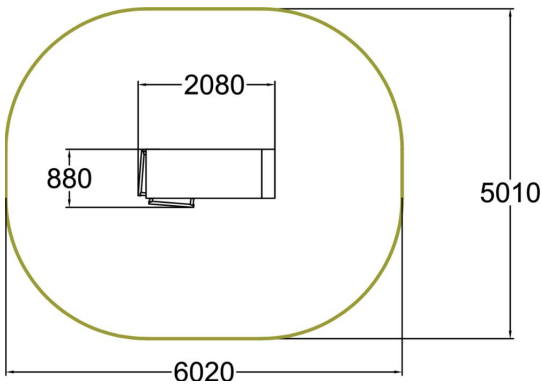

The highest Base structure has walls high enough for proper wall runs and other wall techniques for youth and adults. There are multiple rail elements that offer several options for hand placement, swinging, hanging and climbing. The slanted design offers variety to training and makes the equipment inviting and inspirational along with the graphic elements. The surfacing on the back wall ensure perfect friction for wall techniques. The mural and inner wall coloring with creative shapes give it the creative look which is characteristic to the whole Dash Parkour series.

Product length, mm	2080
Product width, mm	880
Product height, mm	2450
Impact area, m ²	26.3
Falling space, m ²	26.3
Height required, mm	4550
Max. free fall height, mm	2450
Safety info	EN 16899
Foundation options	Deep mounting Surface mounting
Wood	<input type="checkbox"/>
Metal	<input checked="" type="checkbox"/>