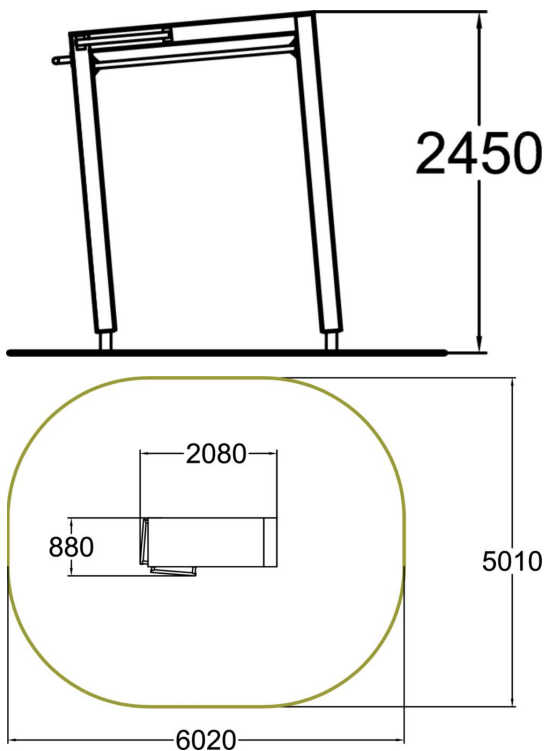

The highest Base structure has walls high enough for proper wall runs and other wall techniques for youth and adults. There are multiple rail elements that offer several options for hand placement, swinging, hanging and climbing. The slanted design offers variety to training and makes the equipment inviting and inspirational along with the graphic elements. The surfacing on the back wall ensure perfect friction for wall techniques. The mural and inner wall coloring with creative shapes give it the creative look which is characteristic to the whole Dash Parkour series.

Product length, mm	2080
Product width, mm	880
Product height, mm	2450
Impact area, m ²	26.3
Falling space, m ²	26.3
Height required, mm	4550
Max. free fall height, mm	2450
Safety info	EN 16899
Foundation options	Deep mounting Surface mounting