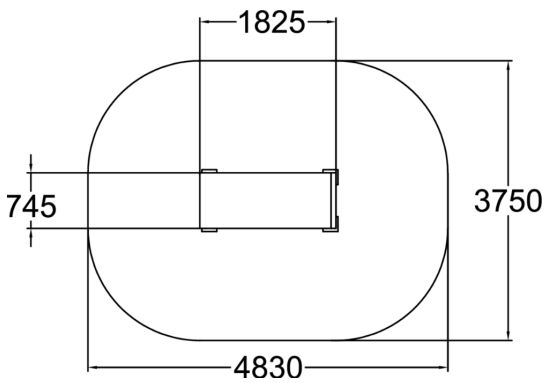

The lowest Base in Dash Parkour is a fundamental obstacle for parkour training with easy landings, vaults and rolls over a wider obstacle. The top surface is slightly inclined which makes it look inviting and inspirational. The surfacing provides perfect friction for parkour training regardless the weather conditions. Watch a wide selection of parkour techniques performed on Dash Parkour equipment. The playlist showcases how the products can be used in versatile ways: Watch the videos here.

Product length, mm	1825
Product width, mm	745
Product height, mm	920
Falling space, m ²	16.1
Height required, mm	3020
Max. free fall height, mm	920
Safety info	EN 16899 TÜV
Foundation options	deep_mounting surface_mounting
Wood	<input checked="" type="checkbox"/>
Metal	<input type="checkbox"/>