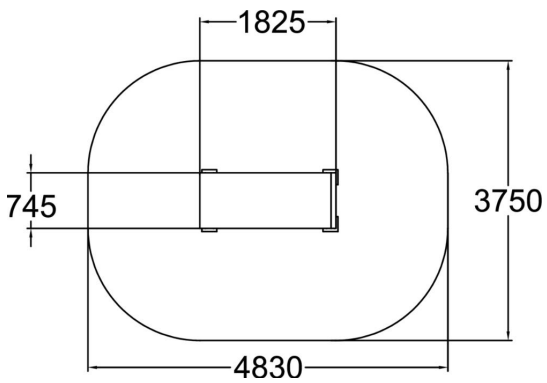

The lowest Base in Dash Parkour is a fundamental obstacle for parkour training with easy landings, vaults and rolls over a wider obstacle. The top surface is slightly inclined which makes it look inviting and inspirational. The surfacing provides perfect friction for parkour training regardless the weather conditions.

Product length, mm	1825
Product width, mm	745
Product height, mm	920
Falling space, m <sup>2</sup>	16.1
Height required, mm	3020
Max. free fall height, mm	920
Safety info	EN 16899 TÜV
Foundation options	deep_mounting surface_mounting
Wood	<input checked="" type="checkbox"/>
Metal	<input type="checkbox"/>