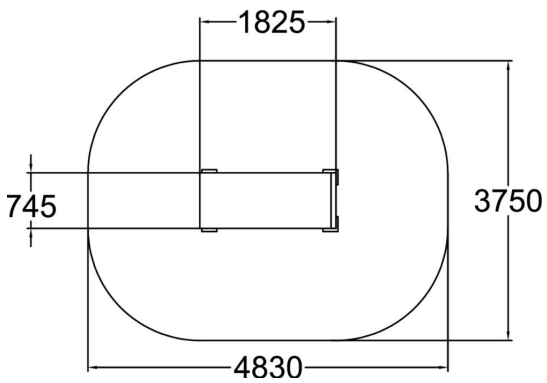

The lowest Base in Dash Parkour is a fundamental obstacle for parkour training with easy landings, vaults and rolls over a wider obstacle. The top surface is slightly inclined which makes it look inviting and inspirational. The surfacing provides perfect friction for parkour training regardless the weather conditions.

Product length, mm	1825
Product width, mm	745
Product height, mm	920
Falling space, m ²	16.1
Height required, mm	3020
Max. free fall height, mm	920
Safety info	EN 16899 TÜV
Foundation options	Deep mounting Surface mounting
Wood	<input checked="" type="checkbox"/>
Metal	<input type="checkbox"/>