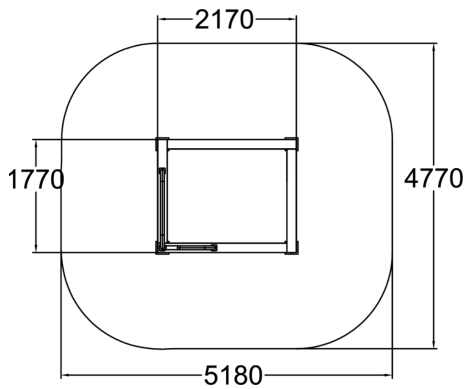

Vault Square U

Top of the line vaulting square gets your vaulting skills to a new level with perfect wall height and surface. Want to combine vault to another vault, precision landing or underbar? No problem! "Vault square U" has all these functions packed in one single product. It also offers intuitive loop for balancing drills and games. Inner walls always have coloured graphic elements. Colours are derived from other elements in the layout. Watch a wide selection of parkour techniques performed on Dash Parkour equipment. The playlist showcases how the products can be used in versatile ways: Watch the videos here.

Product length, mm	1770
Product width, mm	2170
Product height, mm	1580
Falling space, m ²	22.7
Height required, mm	3880
Max. free fall height, mm	1580
Safety info	EN 16899 TÜV
Foundation options	deep_mounting surface_mounting
Wood	<input checked="" type="checkbox"/>
Metal	<input type="checkbox"/>