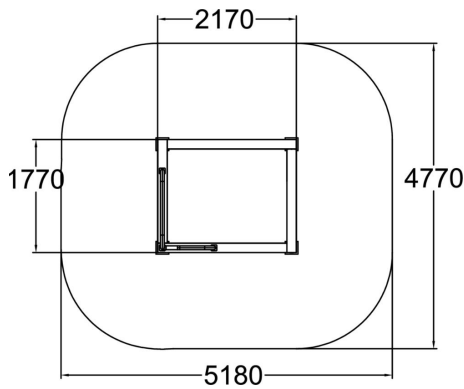

# Vault Square U

Top of the line vaulting square gets your vaulting skills to a new level with perfect wall height and surface. Want to combine vault to another vault, precision landing or underbar? No problem! "Vault square U" has all these functions packed in one single product. It also offers intuitive loop for balancing drills and games. Inner walls always have coloured graphic elements. Colours are derived from other elements in the layout.

Product length, mm	1770
Product width, mm	2170
Product height, mm	1580
Falling space, m <sup>2</sup>	22.7
Height required, mm	3880
Max. free fall height, mm	1580
Safety info	EN 16899 TÜV
Foundation options	deep_mounting surface_mounting
Wood	<input checked="" type="checkbox"/>
Metal	<input type="checkbox"/>