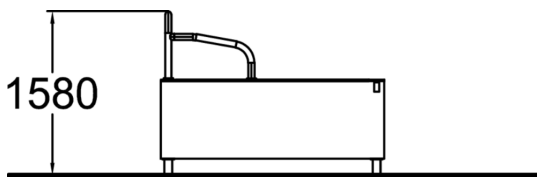

Vault Square U

Top of the line vaulting square gets your vaulting skills to a new level with perfect wall height and surface. Want to combine vault to another vault, precision landing or underbar? No problem! "Vault square U" has all these functions packed in one single product. It also offers intuitive loop for balancing drills and games. Inner walls always have coloured graphic elements. Colours are derived from other elements in the layout. Watch a wide selection of parkour techniques performed on Dash Parkour equipment. The playlist showcases how the products can be used in versatile ways: Watch the videos here.

Product length, mm	1770
Product width, mm	2170
Product height, mm	1580
Falling space, m ²	22.7
Height required, mm	3880
Max. free fall height, mm	1580
Safety info	EN 16899 TÜV
Foundation options	deep_mounting surface_mounting
Wood	<input checked="" type="checkbox"/>
Metal	<input type="checkbox"/>