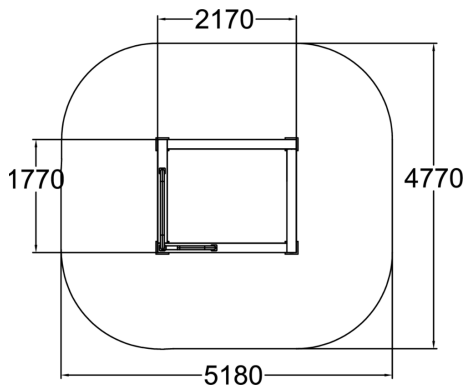

Vault Square U

Top of the line vaulting square gets your vaulting skills to a new level with perfect wall height and surface. Want to combine vault to another vault, precision landing or underbar? No problem! "Vault square U" has all these functions packed in one single product. It also offers intuitive loop for balancing drills and games. Inner walls always have coloured graphic elements. Colours are derived from other elements in the layout.

| | |
|-------------------------------|-------------------------------------|
| Product length, mm | 1770 |
| Product width, mm | 2170 |
| Product height, mm | 1580 |
| Falling space, m ² | 22.7 |
| Height required, mm | 3880 |
| Max. free fall height, mm | 1580 |
| Safety info | EN 16899 TÜV |
| Foundation options | deep_mounting surface_mounting |
| Wood | <input checked="" type="checkbox"/> |
| Metal | <input type="checkbox"/> |