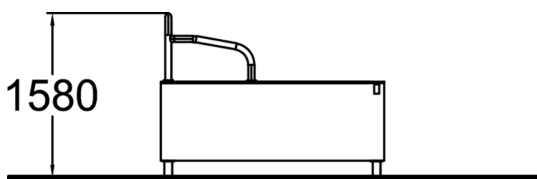

Vault Square U

Top of the line vaulting square gets your vaulting skills to a new level with perfect wall height and surface. Want to combine vault to another vault, precision landing or underbar? No problem! "Vault square U" has all these functions packed in one single product. It also offers intuitive loop for balancing drills and games. Inner walls always have coloured graphic elements. Colours are derived from other elements in the layout.

| | |
|-------------------------------|-------------------------------------|
| Product length, mm | 1770 |
| Product width, mm | 2170 |
| Product height, mm | 1580 |
| Falling space, m ² | 22.7 |
| Height required, mm | 3880 |
| Max. free fall height, mm | 1580 |
| Safety info | EN 16899 TÜV |
| Foundation options | deep_mounting surface_mounting |
| Wood | <input checked="" type="checkbox"/> |
| Metal | <input type="checkbox"/> |