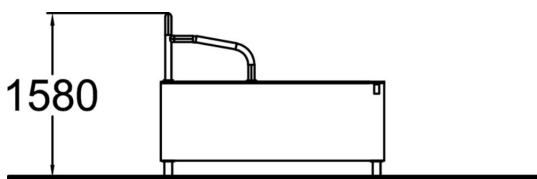

# Vault Square U

Top of the line vaulting square gets your vaulting skills to a new level with perfect wall height and surface. Want to combine vault to another vault, precision landing or underbar? No problem! "Vault square U" has all these functions packed in one single product. It also offers intuitive loop for balancing drills and games. Inner walls always have coloured graphic elements. Colours are derived from other elements in the layout.

Product length, mm	1770
Product width, mm	2170
Product height, mm	1580
Falling space, m <sup>2</sup>	22.7
Height required, mm	3880
Max. free fall height, mm	1580
Safety info	EN 16899 TÜV
Foundation options	deep_mounting surface_mounting
Wood	<input checked="" type="checkbox"/>
Metal	<input type="checkbox"/>