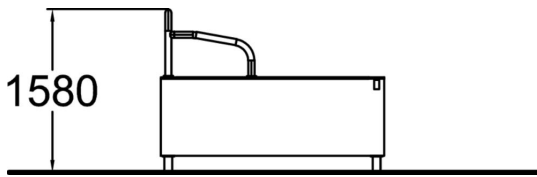

Vault Square U

Top of the line vaulting square gets your vaulting skills to a new level with perfect wall height and surface. Want to combine vault to another vault, precision landing or underbar? No problem! "Vault square U" has all these functions packed in one single product. It also offers intuitive loop for balancing drills and games. Inner walls always have coloured graphic elements. Colours are derived from other elements in the layout.

Product length, mm	2220
Product width, mm	1820
Product height, mm	1580
Height required, mm	3880
Max. free fall height, mm	1580
Safety info	EN 16899 TÜV