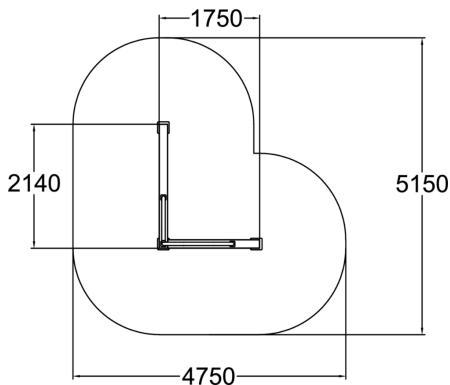

Vault LXU is made for vaulting and underbars. LXU has a beam instead a wall on one side leaving space for rolling under the beam for example as well. The L-shape provides directional versatility and invites to continue movement. With the wall height of 920mm the Vault L suits best for youth and adults. Vault products offer other functions as well such as balancing, take offs and landings, especially when combined with other products.

Product length, mm	2140
Product width, mm	1750
Product height, mm	1570
Falling space, m <sup>2</sup>	18.8
Height required, mm	3870
Max. free fall height, mm	1570
Safety info	EN 16899 TÜV
Installation time (for 1), H	1
Foundation options	deep_mounting surface_mounting
Wood	
Metal	