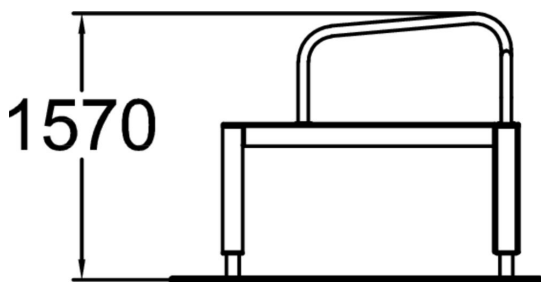

Vault LXU is made for vaulting and underbars. LXU has a beam instead a wall on one side leaving space for rolling under the beam for example as well. The L-shape provides directional versatility and invites to continue movement. With the wall height of 920mm the Vault L suits best for youth and adults. Vault products offer other functions as well such as balancing, take offs and landings, especially when combined with other products.

Product length, mm	2140
Product width, mm	1750
Product height, mm	1570
Falling space, m <sup>2</sup>	18.8
Height required, mm	3870
Max. free fall height, mm	1570
Safety info	EN 16899 TÜV
Installation time (for 1), H	1
Foundation options	Deep mounting Surface mounting
Wood	
Metal	