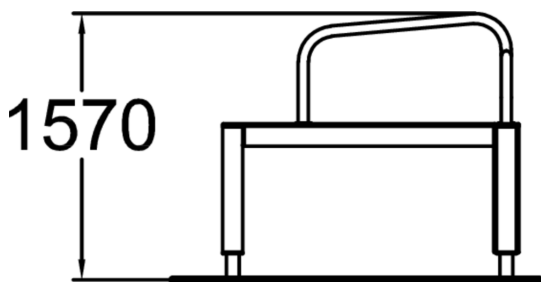

Vault LXU is made for vaulting and underbars. LXU has a beam instead a wall on one side leaving space for rolling under the beam for example as well. The L-shape provides directional versatility and invites to continue movement. With the wall height of 920mm the Vault L suits best for youth and adults. Vault products offer other functions as well such as balancing, take offs and landings, especially when combined with other products.

Product length, mm	2140
Product width, mm	1750
Product height, mm	1570
Falling space, m <sup>2</sup>	18.8
Height required, mm	3870
Max. free fall height, mm	1570
Safety info	EN 16899 TÜV
Installation time (for 1), H	1
Foundation options	deep_mounting surface_mounting
Wood	
Metal	