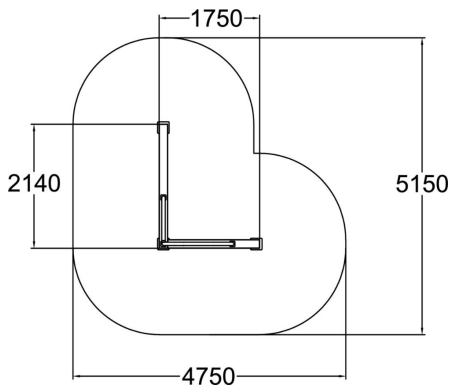

Vault LXU is made for vaulting and underbars. LXU has a beam instead a wall on one side leaving space for rolling under the beam for example as well. The L-shape provides directional versatility and invites to continue movement. With the wall height of 920mm the Vault L suits best for youth and adults. Vault products offer other functions as well such as balancing, take offs and landings, especially when combined with other products.

Product length, mm	2140
Product width, mm	1750
Product height, mm	1570
Falling space, m <sup>2</sup>	18.8
Height required, mm	3870
Max. free fall height, mm	1570
Safety info	EN 16899 TÜV
Installation time (for 1), H	1
Foundation options	Deep mounting Surface mounting
Wood	
Metal	