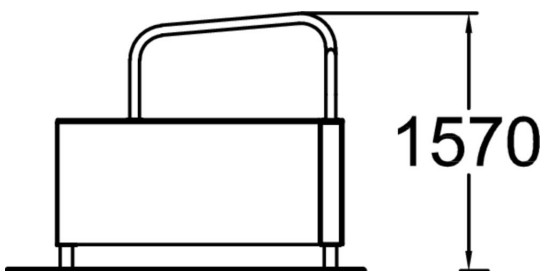

Vault LU is made for vaulting and underbars. The L-shape provides directional versatility and invites to continue movement. The wall height is perfect for vaulting for youth and adults. Vault products have other functions as well such as balancing, take offs and landing and wall techniques, especially when combined with other products. The product always comes with mural and inner wall colouring with creative shapes. Graphics give the creative look which is characteristic to the whole Dash Parkour series.

Product length, mm	1750
Product width, mm	2140
Product height, mm	1570
Falling space, m ²	18.8
Height required, mm	3670
Max. free fall height, mm	1570
Safety info	EN 16899 TÜV
Foundation options	deep_mounting surface_mounting
Wood	<input checked="" type="checkbox"/>
Metal	<input type="checkbox"/>