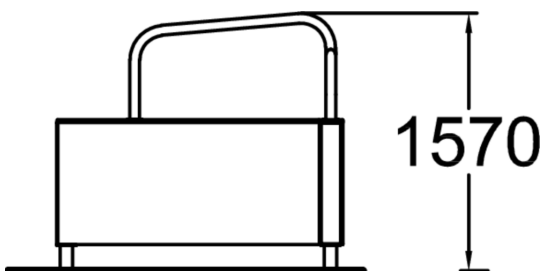

Vault LU is made for vaulting and underbars. The L-shape provides directional versatility and invites to continue movement. The wall height is perfect for vaulting for youth and adults. Vault products have other functions as well such as balancing, take offs and landing and wall techniques, especially when combined with other products. The product always comes with mural and inner wall colouring with creative shapes. Graphics give the creative look which is characteristic to the whole Dash Parkour series. Watch a wide selection of parkour techniques performed on Dash Parkour equipment. The playlist showcases how the products can be used in versatile ways: Watch the videos here.

Product length, mm	1750
Product width, mm	2140
Product height, mm	1570
Falling space, m ²	18.8
Height required, mm	3670
Max. free fall height, mm	1570
Safety info	EN 16899 TÜV
Foundation options	deep_mounting surface_mounting
Wood	<input checked="" type="checkbox"/>
Metal	<input type="checkbox"/>