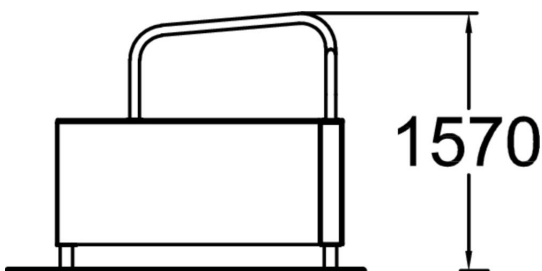

Vault LU is made for vaulting and underbars. The L-shape provides directional versatility and invites to continue movement. The wall height is perfect for vaulting for youth and adults. Vault products have other functions as well such as balancing, take offs and landing and wall techniques, especially when combined with other products. The product always comes with mural and inner wall colouring with creative shapes. Graphics give the creative look which is characteristic to the whole Dash Parkour series.

Product length, mm	1750
Product width, mm	2140
Product height, mm	1570
Falling space, m <sup>2</sup>	18.8
Height required, mm	3670
Max. free fall height, mm	1570
Safety info	EN 16899 TÜV
Foundation options	Deep mounting Surface mounting
Wood	<input checked="" type="checkbox"/>
Metal	<input type="checkbox"/>