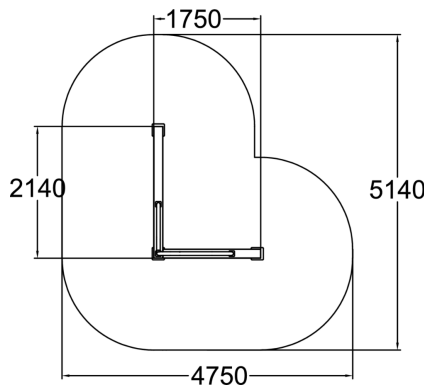

Vault LU is made for vaulting and underbars. The L-shape provides directional versatility and invites to continue movement. The wall height is perfect for vaulting for youth and adults. Vault products have other functions as well such as balancing, take offs and landing and wall techniques, especially when combined with other products. The product always comes with mural and inner wall colouring with creative shapes. Graphics give the creative look which is characteristic to the whole Dash Parkour series. Watch a wide selection of parkour techniques performed on Dash Parkour equipment. The playlist showcases how the products can be used in versatile ways: Watch the videos here.

Product length, mm	1750
Product width, mm	2140
Product height, mm	1570
Falling space, m ²	18.8
Height required, mm	3670
Max. free fall height, mm	1570
Safety info	EN 16899 TÜV
Foundation options	deep_mounting surface_mounting
Wood	<input checked="" type="checkbox"/>
Metal	<input type="checkbox"/>