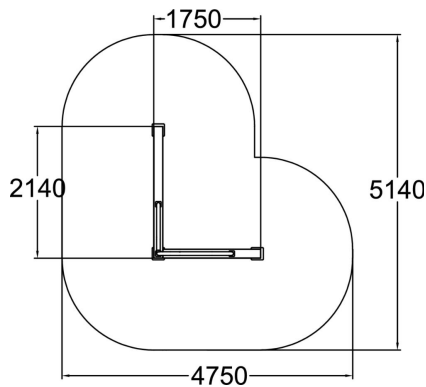

Vault LU is made for vaulting and underbars. The L-shape provides directional versatility and invites to continue movement. The wall height is perfect for vaulting for youth and adults. Vault products have other functions as well such as balancing, take offs and landing and wall techniques, especially when combined with other products. The product always comes with mural and inner wall colouring with creative shapes. Graphics give the creative look which is characteristic to the whole Dash Parkour series.

Product length, mm	1750
Product width, mm	2140
Product height, mm	1570
Falling space, m <sup>2</sup>	18.8
Height required, mm	3670
Max. free fall height, mm	1570
Safety info	EN 16899 TÜV
Foundation options	Deep mounting Surface mounting
Wood	<input checked="" type="checkbox"/>
Metal	<input type="checkbox"/>