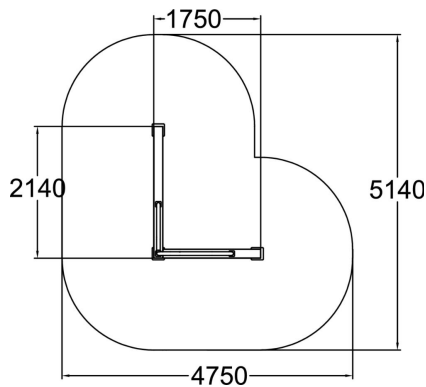

Vault LU is made for vaulting and underbars. The L-shape provides directional versatility and invites to continue movement. The wall height is perfect for vaulting for youth and adults. Vault products have other functions as well such as balancing, take offs and landing and wall techniques, especially when combined with other products. The product always comes with mural and inner wall colouring with creative shapes. Graphics give the creative look which is characteristic to the whole Dash Parkour series.

Product length, mm	1750
Product width, mm	2140
Product height, mm	1570
Falling space, m ²	18.8
Height required, mm	3670
Max. free fall height, mm	1570
Safety info	EN 16899 TÜV
Foundation options	deep_mounting surface_mounting
Wood	<input checked="" type="checkbox"/>
Metal	<input type="checkbox"/>