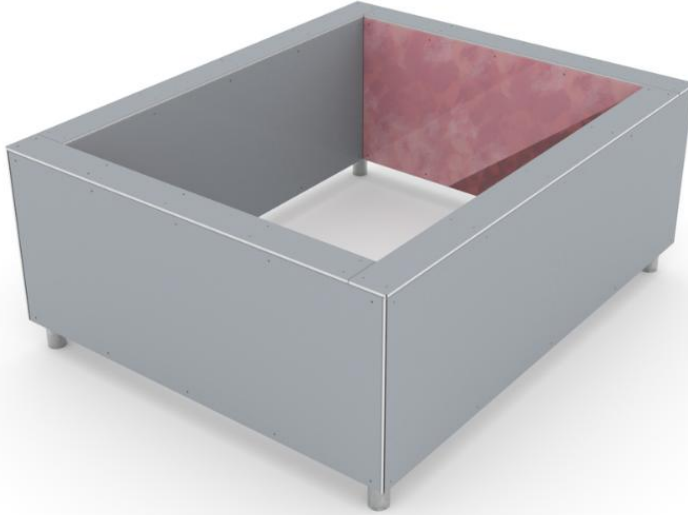

# Vault Square

Little brother of Vault Square U is a perfect friend to go out vaulting with. Combine vaults, precision jumps, balancing. Four walls in one product provide endless chances for continuing movement especially when combined with other Dash Parkour products. It also offers intuitive loop for balancing drills and games. Inner walls always have coloured graphic elements. Colours are derived from other elements in the layout.

Product length, mm	2170
Product width, mm	1770
Product height, mm	920
Falling space, m <sup>2</sup>	22.7
Height required, mm	3020
Max. free fall height, mm	920
Safety info	EN 16899