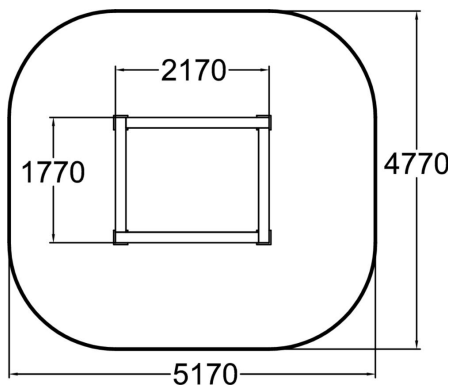

# Vault Square

Little brother of Vault Square U is a perfect friend to go out vaulting with. Combine vaults, precision jumps, balancing. Four walls in one product provide endless chances for continuing movement especially when combined with other Dash Parkour products. It also offers intuitive loop for balancing drills and games. Inner walls always have coloured graphic elements. Colours are derived from other elements in the layout.

Product length, mm	2170
Product width, mm	1770
Product height, mm	920
Falling space, m <sup>2</sup>	22.7
Height required, mm	3020
Max. free fall height, mm	920
Safety info	EN 16899
Foundation options	deep_mounting surface_mounting
Wood	<input checked="" type="checkbox"/>
Metal	<input type="checkbox"/>