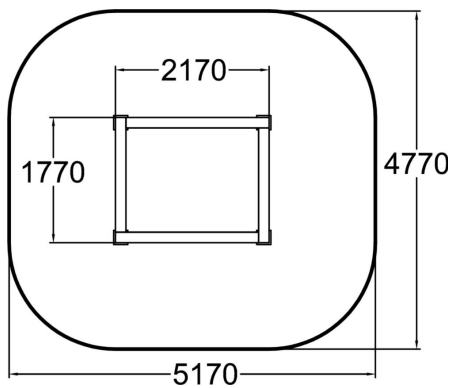

# Vault Square

Little brother of Vault Square U is a perfect friend to go out vaulting with. Combine vaults, precision jumps, balancing. Four walls in one product provide endless chances for continuing movement especially when combined with other Dash Parkour products. It also offers intuitive loop for balancing drills and games. Inner walls always have coloured graphic elements. Colours are derived from other elements in the layout.

Product length, mm	2170
Product width, mm	1770
Product height, mm	920
Falling space, m <sup>2</sup>	22.7
Height required, mm	3020
Max. free fall height, mm	920
Safety info	EN 16899