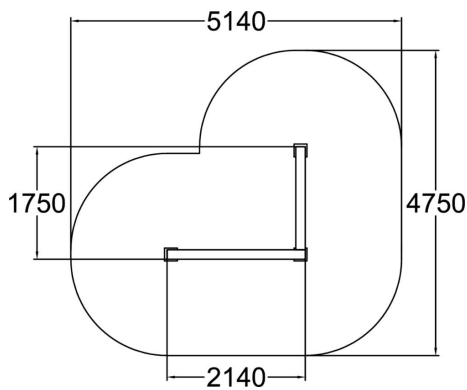

Vault L is made for vaulting first of all. The L-shape provides directional versatility and invites to continue movement. With the wall height of 920mm the Vault L suits best for youth and adults. Vault products have other functions as well such as balancing, take offs and landing and wall techniques, especially when combined with other products. The product always comes with mural and inner wall colouring with creative shapes. Graphics give the creative look which is characteristic to the whole Dash Parkour series.

Product length, mm	2140
Product width, mm	1750
Product height, mm	920
Falling space, m <sup>2</sup>	18.8
Height required, mm	3020
Max. free fall height, mm	920
Safety info	EN 16899 TÜV
Foundation options	Deep mounting Surface mounting
Wood	<input checked="" type="radio"/>
Metal	<input type="radio"/>