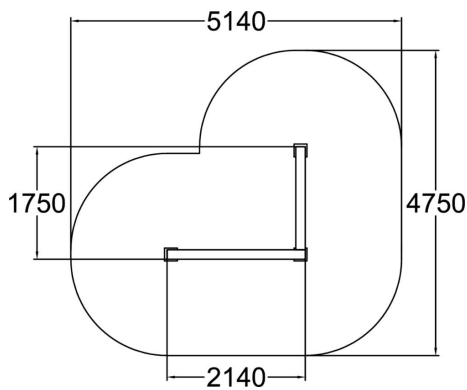

Vault L is made for vaulting first of all. The L-shape provides directional versatility and invites to continue movement. With the wall height of 920mm the Vault L suits best for youth and adults. Vault products have other functions as well such as balancing, take offs and landing and wall techniques, especially when combined with other products. The product always comes with mural and inner wall colouring with creative shapes. Graphics give the creative look which is characteristic to the whole Dash Parkour series.

Product length, mm	2140
Product width, mm	1750
Product height, mm	920
Falling space, m ²	18.8
Height required, mm	3020
Max. free fall height, mm	920
Safety info	EN 16899 TÜV
Foundation options	deep_mounting surface_mounting
Wood	<input checked="" type="radio"/>
Metal	<input type="radio"/>