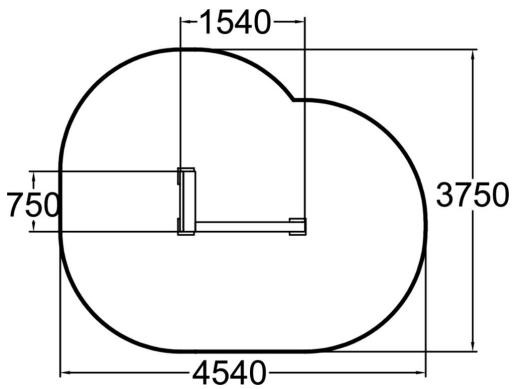

Vault M is made for vaulting first of all. The inclined L-shape provides directional versatility and invites to continue movement. With the wall height of 650mm the Vault M suits best for kids and youth. Vault products have other functions as well such as take offs and landing, especially when combined with other products.

Product length, mm	1540
Product width, mm	750
Product height, mm	650
Falling space, m <sup>2</sup>	13.8
Height required, mm	2750
Max. free fall height, mm	650
Safety info	EN 16899 TÜV
Installation time (for 1), H	0.75
Foundation options	deep_mounting surface_mounting
Wood	
Metal	