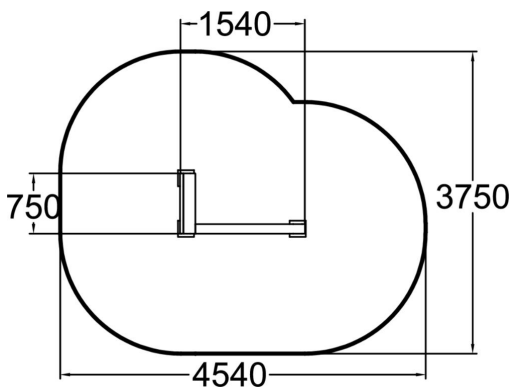

Vault M is made for vaulting first of all. The inclined L-shape provides directional versatility and invites to continue movement. With the wall height of 650mm the Vault M suits best for kids and youth. Vault products have other functions as well such as take offs and landing, especially when combined with other products.

Product length, mm	1540
Product width, mm	750
Product height, mm	650
Falling space, m <sup>2</sup>	13.8
Height required, mm	2750
Max. free fall height, mm	650
Safety info	EN 16899 TÜV
Installation time (for 1), H	0.75
Foundation options	Deep mounting Surface mounting
Wood	
Metal	