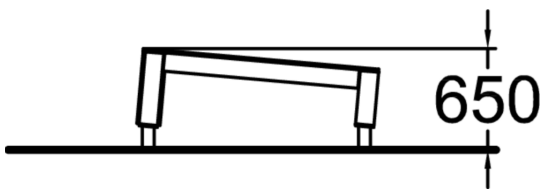

Vault M is made for vaulting first of all. The inclined L-shape provides directional versatility and invites to continue movement. With the wall height of 650mm the Vault M suits best for kids and youth. Vault products have other functions as well such as take offs and landing, especially when combined with other products. Watch a wide selection of parkour techniques performed on Dash Parkour equipment. The playlist showcases how the products can be used in versatile ways: Watch the videos here.

Product length, mm	1540
Product width, mm	750
Product height, mm	650
Falling space, m <sup>2</sup>	13.8
Height required, mm	2750
Max. free fall height, mm	650
Safety info	EN 16899 TÜV
Installation time (for 1), H	0.75
Foundation options	deep_mounting surface_mounting
Wood	<input checked="" type="checkbox"/>
Metal	<input type="checkbox"/>