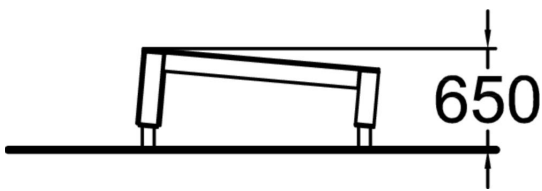

Vault M is made for vaulting first of all. The inclined L-shape provides directional versatility and invites to continue movement. With the wall height of 650mm the Vault M suits best for kids and youth. Vault products have other functions as well such as take offs and landing, especially when combined with other products.

Product length, mm	1540
Product width, mm	750
Product height, mm	650
Falling space, m <sup>2</sup>	13.8
Height required, mm	2750
Max. free fall height, mm	650
Safety info	EN 16899 TÜV
Installation time (for 1), H	0.75
Foundation options	Deep mounting Surface mounting
Wood	
Metal	