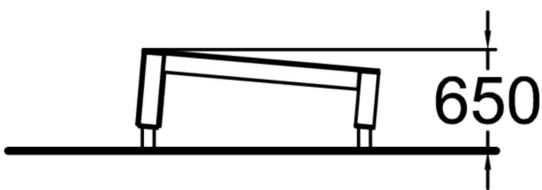

Vault M is made for vaulting first of all. The inclined L-shape provides directional versatility and invites to continue movement. With the wall height of 650mm the Vault M suits best for kids and youth. Vault products have other functions as well such as take offs and landing, especially when combined with other products.

Product length, mm	1540
Product width, mm	750
Product height, mm	650
Falling space, m <sup>2</sup>	13.8
Height required, mm	2750
Max. free fall height, mm	650
Safety info	EN 16899 TÜV
Installation time (for 1), H	0.75
Foundation options	deep_mounting surface_mounting
Wood	
Metal	