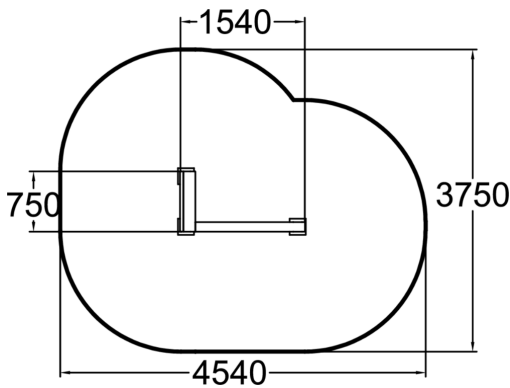

Vault M is made for vaulting first of all. The inclined L-shape provides directional versatility and invites to continue movement. With the wall height of 650mm the Vault M suits best for kids and youth. Vault products have other functions as well such as take offs and landing, especially when combined with other products. Watch a wide selection of parkour techniques performed on Dash Parkour equipment. The playlist showcases how the products can be used in versatile ways: Watch the videos here.

Product length, mm	1540
Product width, mm	750
Product height, mm	650
Falling space, m <sup>2</sup>	13.8
Height required, mm	2750
Max. free fall height, mm	650
Safety info	EN 16899 TÜV
Installation time (for 1), H	0.75
Foundation options	deep_mounting surface_mounting
Wood	<input checked="" type="checkbox"/>
Metal	<input type="checkbox"/>