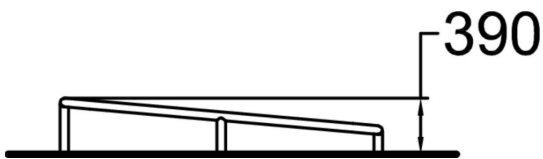

# Rail Square

Rail Square is the next level of Rail Line. It offers safe balancing, jumping and precision functions and intuitive loop for balancing drills and games. Other equipment placed next to it or even in the middle of it increase the number of functions and movement combinations. All Dash parkour rails made of galvanized steel pipe.

Product length, mm	2250
Product width, mm	1560
Product height, mm	390
Falling space, m <sup>2</sup>	22.3
Max. free fall height, mm	390
Safety info	EN 16899 TÜV
Foundation options	deep_mounting surface_mounting
Metal	