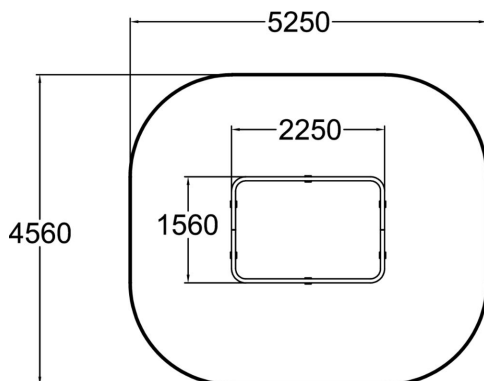

# Rail Square

Rail Square is the next level of Rail Line. It offers safe balancing, jumping and precision functions and intuitive loop for balancing drills and games. Other equipment placed next to it or even in the middle of it increase the number of functions and movement combinations. All Dash parkour rails made of galvanized steel pipe.

Product length, mm	2250
Product width, mm	1560
Product height, mm	390
Falling space, m <sup>2</sup>	22.3
Max. free fall height, mm	390
Safety info	EN 16899 TÜV
Foundation options	deep_mounting surface_mounting
Metal	