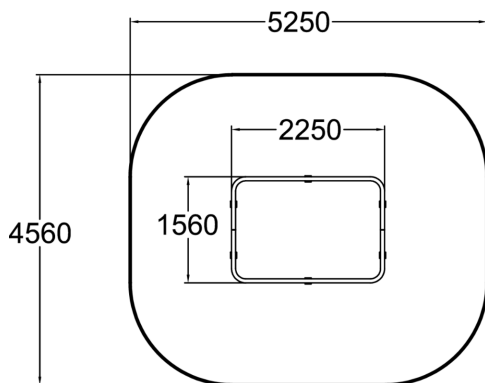

Rail Square

Rail Square is the next level of Rail Line. It offers safe balancing, jumping and precision functions and intuitive loop for balancing drills and games. Other equipment placed next to it or even in the middle of it increase the number of functions and movement combinations. All Dash parkour rails made of galvanized steel pipe. Watch a wide selection of parkour techniques performed on Dash Parkour equipment. The playlist showcases how the products can be used in versatile ways: Watch the videos here.

Product length, mm	2250
Product width, mm	1560
Product height, mm	390
Falling space, m ²	22.3
Max. free fall height, mm	390
Safety info	EN 16899 TÜV
Foundation options	deep_mounting surface_mounting
Metal	