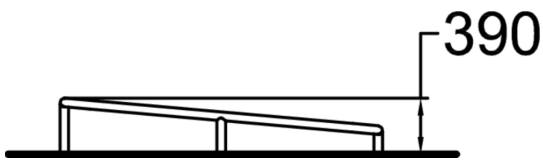

Rail Square

Rail Square is the next level of Rail Line. It offers safe balancing, jumping and precision functions and intuitive loop for balancing drills and games. Other equipment placed next to it or even in the middle of it increase the number of functions and movement combinations. All Dash parkour rails made of galvanized steel pipe. Watch a wide selection of parkour techniques performed on Dash Parkour equipment. The playlist showcases how the products can be used in versatile ways: Watch the videos here.

Product length, mm	2250
Product width, mm	1560
Product height, mm	390
Falling space, m ²	22.3
Max. free fall height, mm	390
Safety info	EN 16899 TÜV
Foundation options	deep_mounting surface_mounting
Metal	