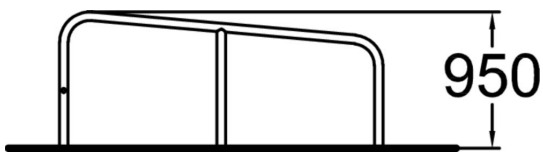

# Rail Corner High

The higher Rail Corner offers balancing and underbar functions as well as variety of vaults for adults and youth. The inclined rails are intuitive and inviting. The lower rail is good for precise stepping, landing and balance drills combined to vaults. All Dash parkour rails are made of galvanized steel pipe.

Product length, mm	2260
Product width, mm	870
Product height, mm	950
Falling space, m <sup>2</sup>	16.2
Height required, mm	3150
Max. free fall height, mm	950
Safety info	EN 16899 TÜV
Foundation options	deep_mounting surface_mounting
Metal	