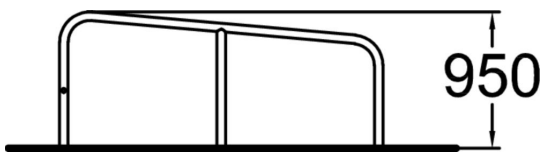

Rail Corner High

The higher Rail Corner offers balancing and underbar functions as well as variety of vaults for adults and youth. The inclined rails are intuitive and inviting. The lower rail is good for precise stepping, landing and balance drills combined to vaults. All Dash parkour rails are made of galvanized steel pipe.

Product length, mm	2260
Product width, mm	870
Product height, mm	950
Falling space, m ²	16.2
Height required, mm	3150
Max. free fall height, mm	950
Safety info	EN 16899 TÜV
Foundation options	deep_mounting surface_mounting
Metal	