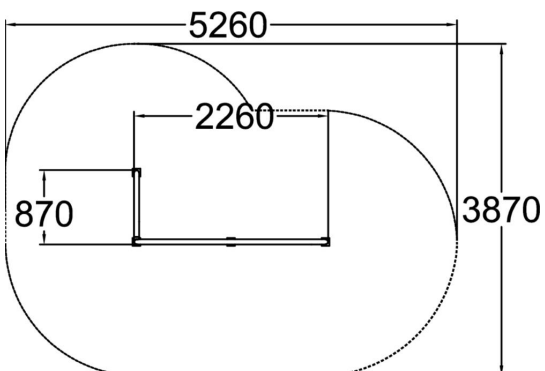

Rail Corner High

The higher Rail Corner offers balancing and underbar functions as well as variety of vaults for adults and youth. The inclined rails are intuitive and inviting. The lower rail is good for precise stepping, landing and balance drills combined to vaults. All Dash parkour rails are made of galvanized steel pipe.

Product length, mm	2260
Product width, mm	870
Product height, mm	950
Falling space, m ²	16.2
Height required, mm	3150
Max. free fall height, mm	950
Safety info	EN 16899 TÜV
Foundation options	deep_mounting surface_mounting
Metal	