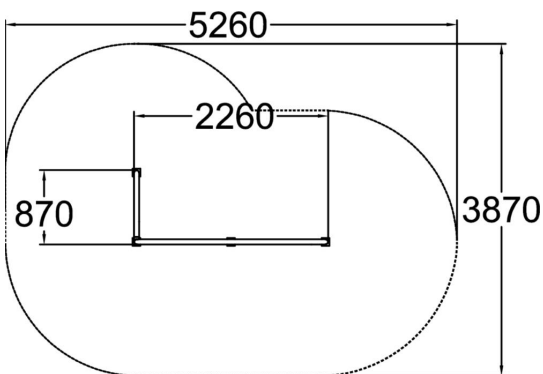

# Rail Corner High

The higher Rail Corner offers balancing and underbar functions as well as variety of vaults for adults and youth. The inclined rails are intuitive and inviting. The lower rail is good for precise stepping, landing and balance drills combined to vaults. All Dash parkour rails are made of galvanized steel pipe.

Product length, mm	2260
Product width, mm	870
Product height, mm	950
Falling space, m <sup>2</sup>	16.2
Height required, mm	3150
Max. free fall height, mm	950
Safety info	EN 16899 TÜV
Foundation options	deep_mounting surface_mounting
Metal	