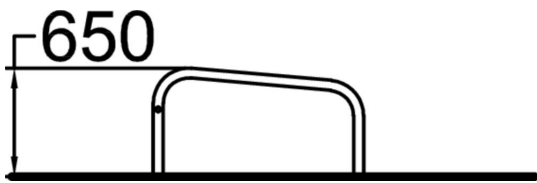

Rail Corner Low

The low Rail Corner contains vault, jump & landings and balancing functions. The vault height is best suited for children and youth. Compared to a single rail, the two rails combined create variety and give the product a personalized look and feel. All Dash parkour rails are made of galvanized steel pipe.

Product length, mm	1260
Product width, mm	870
Product height, mm	650
Falling space, m ²	13.1
Height required, mm	2750
Max. free fall height, mm	650
Safety info	EN 16899 TÜV
Foundation options	deep_mounting surface_mounting
Metal	