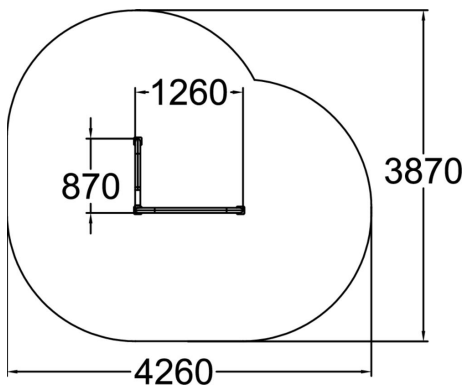

Rail Corner Low

The low Rail Corner contains vault, jump & landings and balancing functions. The vault height is best suited for children and youth. Compared to a single rail, the two rails combined create variety and give the product a personalized look and feel. All Dash parkour rails are made of galvanized steel pipe.

Product length, mm	1260
Product width, mm	870
Product height, mm	650
Falling space, m ²	13.1
Height required, mm	2750
Max. free fall height, mm	650
Safety info	EN 16899 TÜV
Foundation options	deep_mounting surface_mounting
Metal	