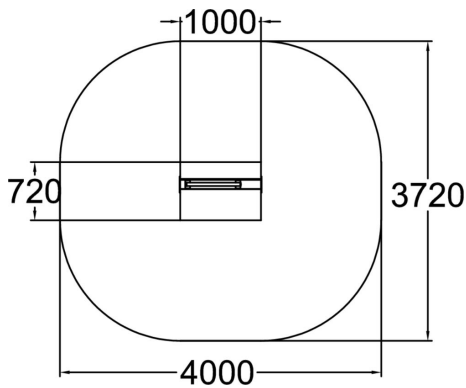

The irregular shape of Dex Box provides a large variety of functions and makes it part of the unique and unified look of Dash Parkour product line. Along with other Dex equipment the Dex Box offers very intuitive ways to do landings, take offs and foot placement drills. The rail on top is good for balancing and even for small cat leaps for kids.

Product length, mm	1000
Product width, mm	720
Product height, mm	660
Falling space, m ²	13
Height required, mm	2760
Max. free fall height, mm	660
Safety info	EN 16899
Foundation options	deep_mounting surface_mounting
Wood	<input checked="" type="checkbox"/>
Metal	<input type="checkbox"/>