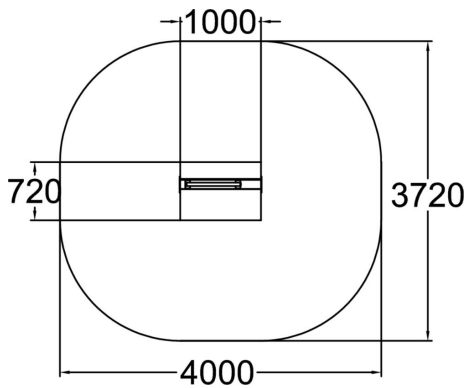

The irregular shape of Dex Box provides a large variety of functions and makes it part of the unique and unified look of Dash Parkour product line. Along with other Dex equipment the Dex Box offers very intuitive ways to do landings, take offs and foot placement drills. The rail on top is good for balancing and even for small cat leaps for kids.

Product length, mm	1000
Product width, mm	720
Product height, mm	660
Falling space, m ²	13
Height required, mm	2760
Max. free fall height, mm	660
Safety info	EN 16899
Foundation options	<input type="checkbox"/> deep_mounting <input checked="" type="checkbox"/> surface_mounting
Wood	<input checked="" type="checkbox"/>
Metal	<input type="checkbox"/>