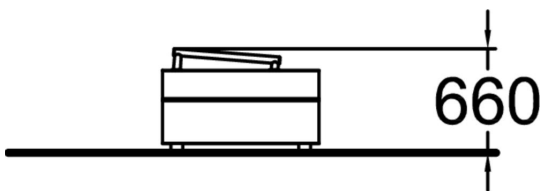

The irregular shape of Dex Box provides a large variety of functions and makes it part of the unique and unified look of Dash Parkour product line. Along with other Dex equipment the Dex Box offers very intuitive ways to do landings, take offs and foot placement drills. The rail on top is good for balancing and even for small cat leaps for kids.

Product length, mm	1000
Product width, mm	720
Product height, mm	660
Falling space, m ²	13
Height required, mm	2760
Max. free fall height, mm	660
Safety info	EN 16899
Foundation options	deep_mounting surface_mounting
Wood	<input checked="" type="checkbox"/>
Metal	<input type="checkbox"/>