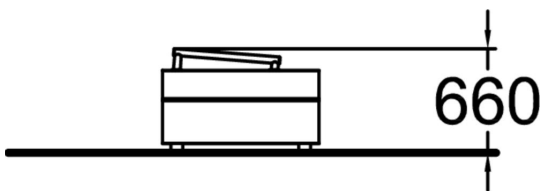

The irregular shape of Dex Box provides a large variety of functions and makes it part of the unique and unified look of Dash Parkour product line. Along with other Dex equipment the Dex Box offers very intuitive ways to do landings, take offs and foot placement drills. The rail on top is good for balancing and even for small cat leaps for kids.

Product length, mm	1000
Product width, mm	720
Product height, mm	660
Falling space, m ²	13
Height required, mm	2760
Max. free fall height, mm	660
Safety info	EN 16899
Foundation options	<input type="checkbox"/> deep_mounting <input checked="" type="checkbox"/> surface_mounting
Wood	<input checked="" type="checkbox"/>
Metal	<input type="checkbox"/>