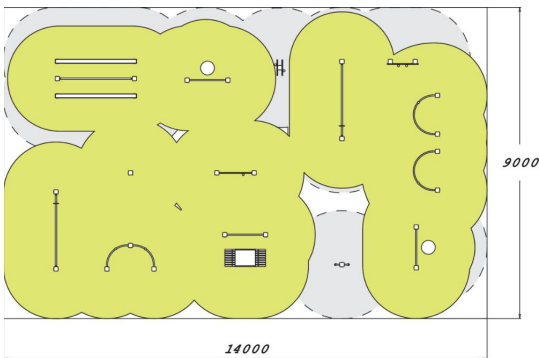

# SENIOR PARK L

A senior park whose products are selected to maintain and develop balance, motor skills, walking ability, lower body strength, mobility and general fitness. The size of the park is 9.5 x 14.5 m.

Product length, mm	14500
Product width, mm	9500
Product height, mm	2125
Height required, mm	2410
Max. free fall height, mm	610
Safety info	EN 1176-1, EN 16630
Foundation options	Deep mounting Surface mounting
Wood	
Metal	