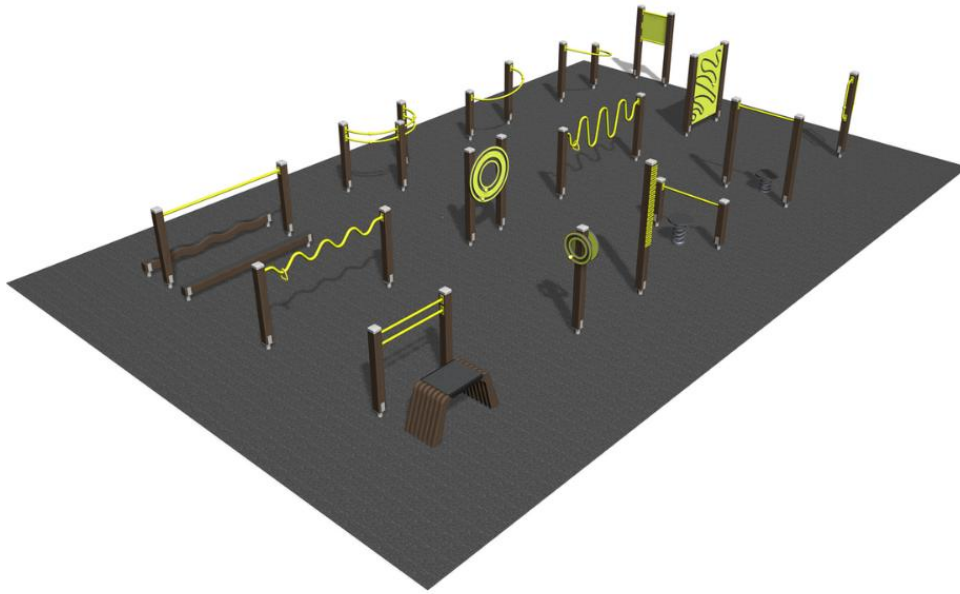

# SENIOR PARK L

A senior park whose products are selected to maintain and develop balance, motor skills, walking ability, lower body strength, mobility and general fitness. The size of the park is 9.5 x 14.5 m.

Product length, mm	14500
Product width, mm	9500
Product height, mm	2125
Height required, mm	2410
Max. free fall height, mm	610
Safety info	EN 1176-1, EN 16630
Foundation options	Deep mounting Surface mounting
Wood	
Metal	