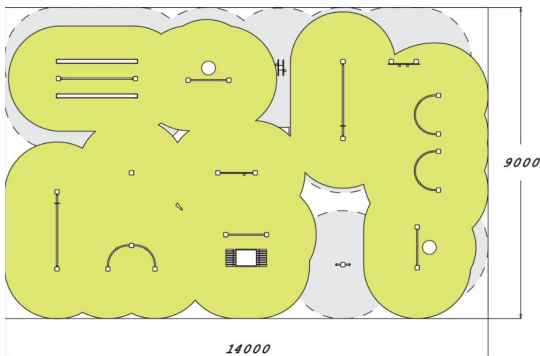

A senior park whose products are selected to maintain and develop balance, motor skills, walking ability, lower body strength, mobility and general fitness. The size of the park is 9.5 x 14.5 m.

Product length, mm	14500
Product width, mm	9500
Product height, mm	2125
Height required, mm	2410
Max. free fall height, mm	610
Safety info	EN 1176-1, EN 16630
Foundation options	deep_mounting surface_mounting
Wood	
Metal	