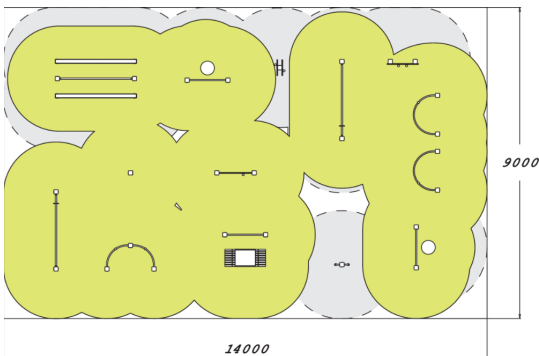

# SENIOR PARK L

A senior park whose products are selected to maintain and develop balance, motor skills, walking ability, lower body strength, mobility and general fitness. The size of the park is 9.5 x 14.5 m.

Product length, mm	14500
Product width, mm	9500
Product height, mm	2125
Height required, mm	2410
Max. free fall height, mm	610
Safety info	EN 1176-1, EN 16630
Foundation options	deep_mounting surface_mounting
Wood	
Metal	