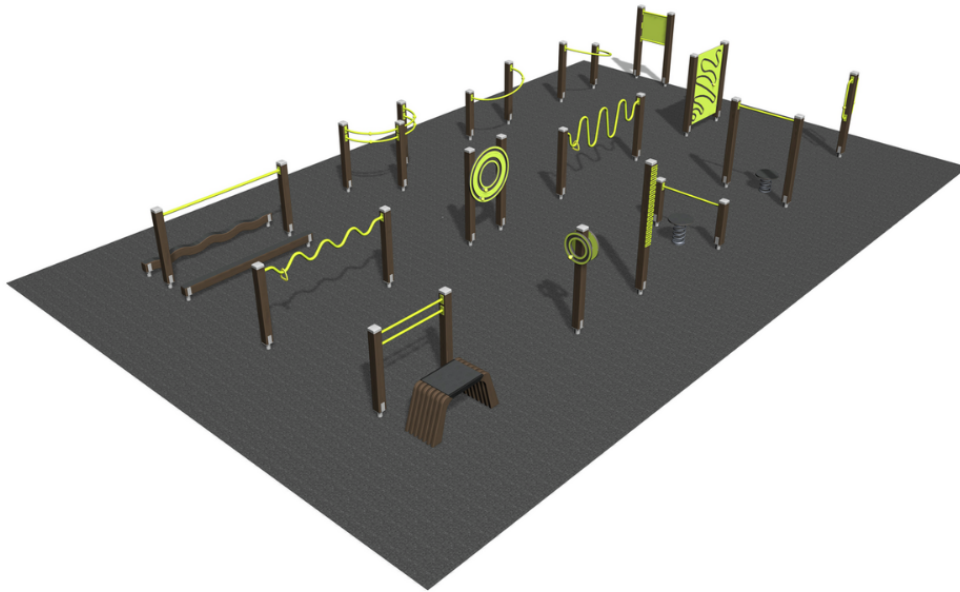

# SENIOR PARK L

A senior park whose products are selected to maintain and develop balance, motor skills, walking ability, lower body strength, mobility and general fitness. The size of the park is 9.5 x 14.5 m.

Product length, mm	14500
Product width, mm	9500
Product height, mm	2125
Height required, mm	2410
Max. free fall height, mm	610
Safety info	EN 1176-1, EN 16630
Foundation options	deep_mounting surface_mounting
Wood	
Metal	