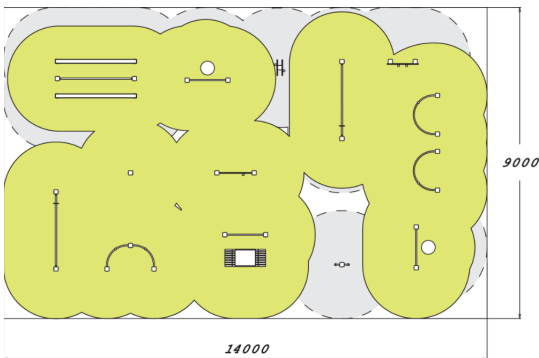

# SENIOR PARK L

A senior park whose products are selected to maintain and develop balance, motor skills, walking ability, lower body strength, mobility and general fitness. The size of the park is 9.5 x 14.5 m.

Product length, mm	14500
Product width, mm	9500
Product height, mm	2125
Height required, mm	2410
Max. free fall height, mm	610
Safety info	EN 1176-1, EN 16630
Foundation options	deep_mounting surface_mounting
Wood	
Metal	