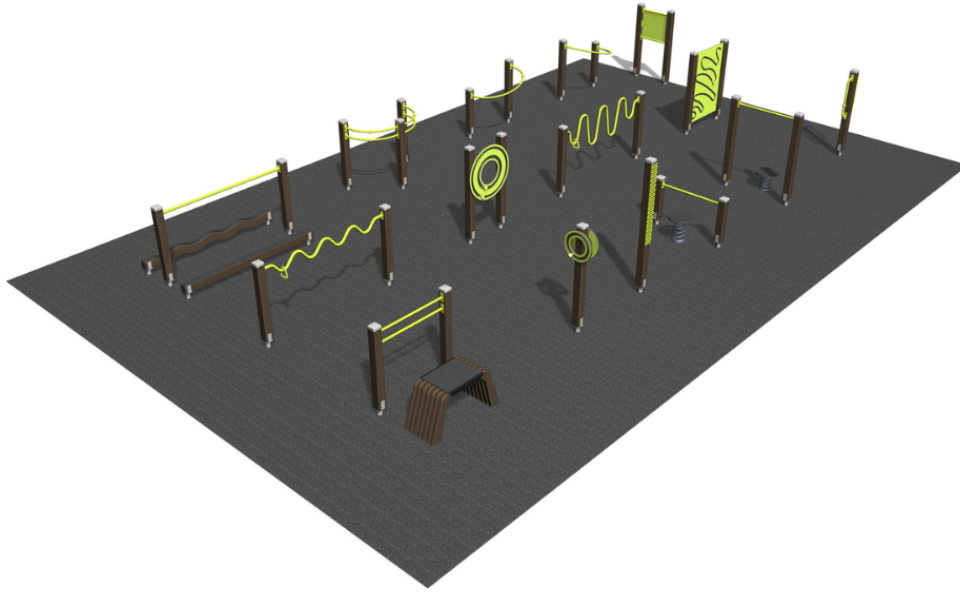

# SENIOR PARK L

A senior park whose products are selected to maintain and develop balance, motor skills, walking ability, lower body strength, mobility and general fitness. The size of the park is 9.5 x 14.5 m.

Product length, mm	14500
Product width, mm	9500
Product height, mm	2125
Height required, mm	2410
Max. free fall height, mm	610
Safety info	EN 1176-1, EN 16630
Foundation options	deep_mounting surface_mounting
Wood	
Metal	