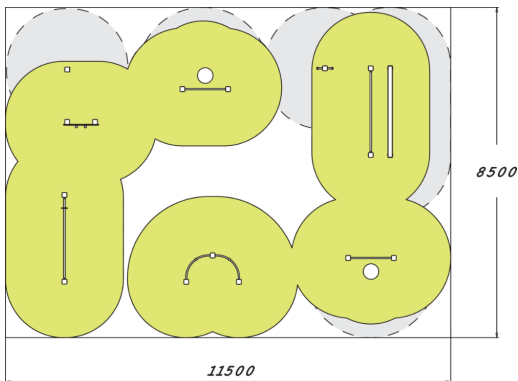

SENIOR PARK M

A senior park whose products are selected to maintain and develop balance, motor skills, walking ability and mobility. The size of the park is 8.5 x 11 m.

Product length, mm	10700
Product width, mm	8500
Product height, mm	2125
Height required, mm	2700
Max. free fall height, mm	420
Safety info	EN 1176-1, EN 16630
Foundation options	deep_mounting surface_mounting
Wood	
Metal	
Colour of walls and HPL	