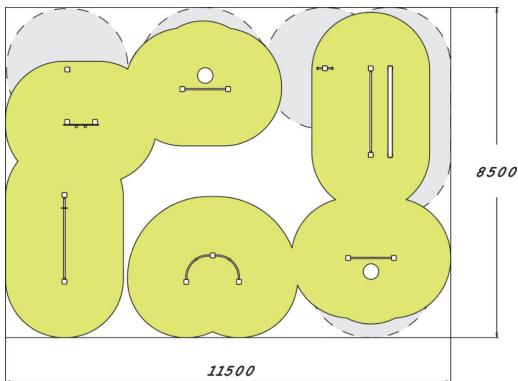

SENIOR PARK M

A senior park whose products are selected to maintain and develop balance, motor skills, walking ability and mobility. The size of the park is 8.5 x 11 m.

Product length, mm	10700
Product width, mm	8500
Product height, mm	2125
Height required, mm	2700
Max. free fall height, mm	420
Safety info	EN 1176-1, EN 16630
Foundation options	deep_mounting surface_mounting
Wood	
Metal	
Colour of walls and HPL	