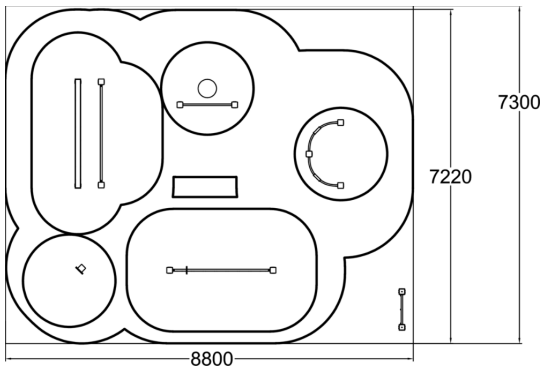

SENIOR PARK S

A small senior park whose products maintain and develop balance, motor skills, and mobility. The size of the park is 7.5 x 9m.

Product length, mm	8800
Product width, mm	7300
Product height, mm	2125
Height required, mm	2700
Max. free fall height, mm	420
Safety info	EN 1176-1, EN 16630
Foundation options	deep_mounting surface_mounting
Wood	
Metal	
Colour of walls and HPL	