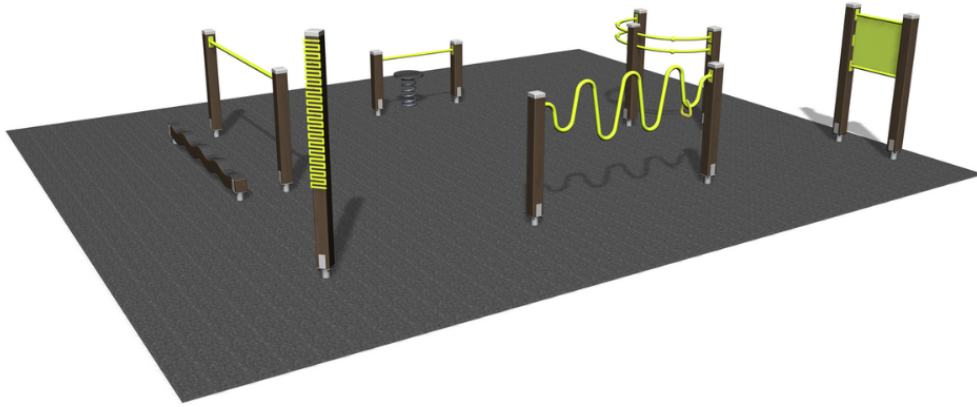

SENIOR PARK S

A small senior park whose products maintain and develop balance, motor skills, and mobility. The size of the park is 7.5 x 9m.

Product length, mm	8800
Product width, mm	7300
Product height, mm	2125
Height required, mm	2700
Max. free fall height, mm	420
Safety info	EN 1176-1, EN 16630
Foundation options	deep_mounting surface_mounting
Wood	
Metal	
Colour of walls and HPL	