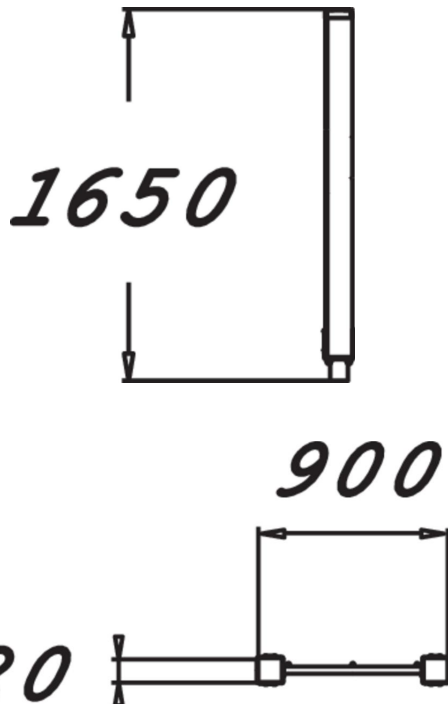

Information panel with picture instructions intended for use with Senior Sport products. The sign height is 1,650 mm. Parts built of high pressure laminate panels (HPL) are very strong and impact resistant. Temperature changes do not affect the measurements or stiffness of the plates.

Product length, mm	900
Product width, mm	120
Product height, mm	1650
Installation time (for 1), H	2
Foundation options	Deep mounting Surface mounting