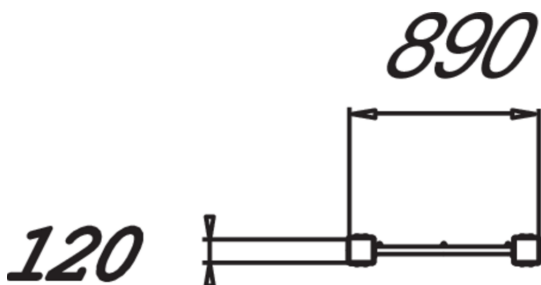

Information panel with picture instructions intended for use with Senior Sport products. The sign height is 1,650 mm. Parts built of high pressure laminate panels (HPL) are very strong and impact resistant. Temperature changes do not affect the measurements or stiffness of the plates.

Product length, mm	890
Product width, mm	120
Product height, mm	1650
Installation time (for 1), H	2
Foundation options	deep_mounting surface_mounting
Wood	
Metal	
Colour of walls and HPL	