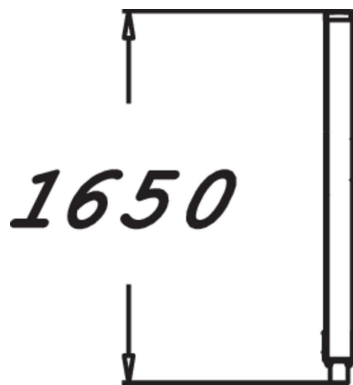

Information panel with picture instructions intended for use with Senior Sport products. The sign height is 1,650 mm. Parts built of high pressure laminate panels (HPL) are very strong and impact resistant. Temperature changes do not affect the measurements or stiffness of the plates.

Product length, mm	890
Product width, mm	120
Product height, mm	1650
Installation time (for 1), H	2
Foundation options	deep_mounting surface_mounting
Wood	
Metal	
Colour of walls and HPL	