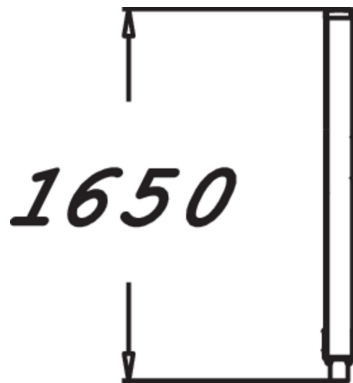

Information panel with picture instructions intended for use with Senior Sport products. The sign height is 1,650 mm. Parts built of high pressure laminate panels (HPL) are very strong and impact resistant. Temperature changes do not affect the measurements or stiffness of the plates.

Product length, mm	890
Product width, mm	120
Product height, mm	1650
Installation time (for 1), H	2
Foundation options	deep_mounting surface_mounting
Wood	
Metal	
Colour of walls and HPL	