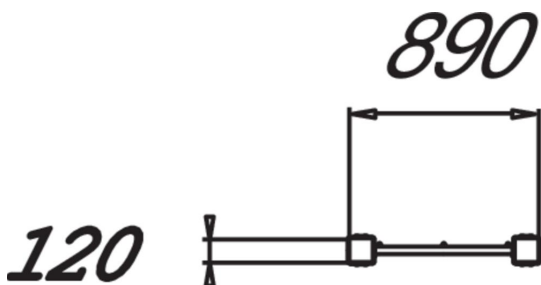

Information panel with picture instructions intended for use with Senior Sport products. The sign height is 1,650 mm. Parts built of high pressure laminate panels (HPL) are very strong and impact resistant. Temperature changes do not affect the measurements or stiffness of the plates.

Product length, mm	890
Product width, mm	120
Product height, mm	1650
Installation time (for 1), H	2
Foundation options	deep_mounting surface_mounting
Wood	
Metal	
Colour of walls and HPL	