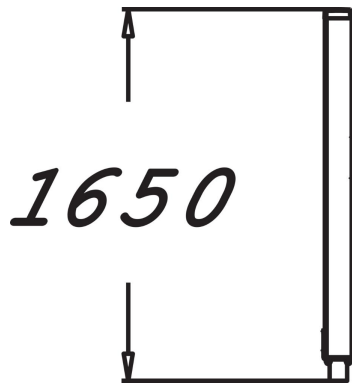

Information panel with picture instructions intended for use with Senior Sport products. The sign height is 1,650 mm. Parts built of high pressure laminate panels (HPL) are very strong and impact resistant. Temperature changes do not affect the measurements or stiffness of the plates.

Product length, mm	890
Product width, mm	120
Product height, mm	1650
Installation time (for 1), H	2
Foundation options	Deep mounting Surface mounting