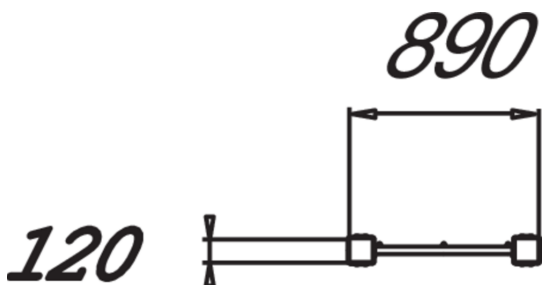

Information panel with picture instructions intended for use with Senior Sport products. The sign height is 1,650 mm. Parts built of high pressure laminate panels (HPL) are very strong and impact resistant. Temperature changes do not affect the measurements or stiffness of the plates.

Product length, mm	890
Product width, mm	120
Product height, mm	1650
Installation time (for 1), H	2
Foundation options	deep_mounting surface_mounting
Wood	
Metal	
Colour of walls and HPL	