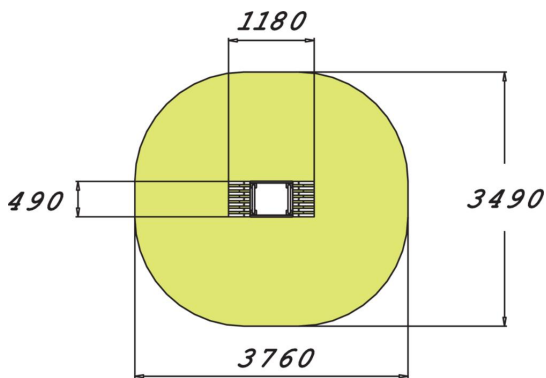

BENCH WORKOUT

Bench intended for seniors, with two hand grips. The bench height is 610 mm. It can be used for practising safe sitting down and standing up movements. It is also suitable for stretching.

Product length, mm	1180
Product width, mm	490
Product height, mm	730
Impact area, m ²	10.7
Height required, mm	2410
Max. free fall height, mm	610
Safety info	EN 16630, EN 1176-1 TÜV
Installation time (for 1), H	2
Foundation options	Deep mounting Surface mounting