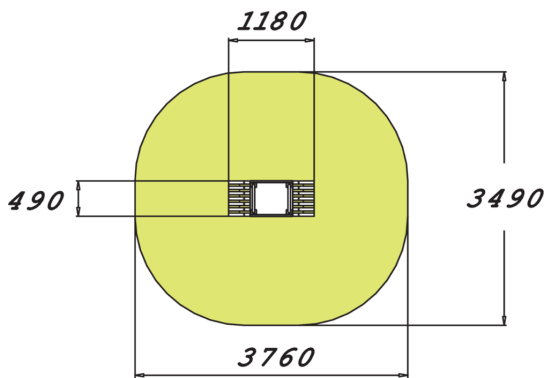

BENCH WORKOUT

Bench intended for seniors, with two hand grips. The bench height is 610 mm. It can be used for practising safe sitting down and standing up movements. It is also suitable for stretching.

Product length, mm	1180
Product width, mm	490
Product height, mm	730
Impact area, m ²	10.7
Falling space, m ²	10.7
Height required, mm	2410
Max. free fall height, mm	610
Safety info	EN 16630, EN 1176-1 TÜV
Installation time (for 1), H	2
Foundation options	deep_mounting surface_mounting
Wood	
Metal	