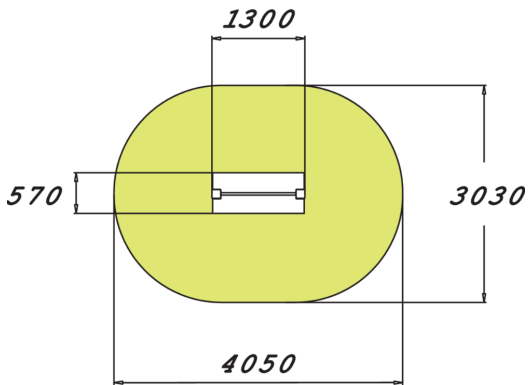

STEP AND CALF

Fitness equipment intended for seniors, consisting of two wooden uprights holding a straight metal bar and a step. The step is curved on one side and straight on the other. The step height is 350 mm. The total height is 1,485 mm. Walking on a slanted surface increases leg mobility and helps to maintain good balance.

Product length, mm	1300
Product width, mm	570
Product height, mm	1485
Max. free fall height, mm	350
Safety info	EN 16630, EN 1176-1 TÜV
Installation time (for 1), H	4
Foundation options	deep_mounting surface_mounting
Wood	
Metal	