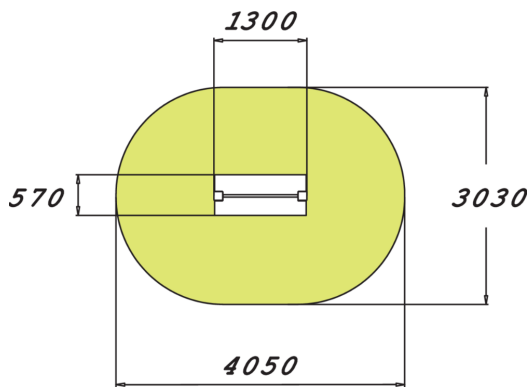

# STEP AND CALF

Fitness equipment intended for seniors, consisting of two wooden uprights holding a straight metal bar and a step. The step is curved on one side and straight on the other. The step height is 350 mm. The total height is 1,485 mm. Walking on a slanted surface increases leg mobility and helps to maintain good balance.

Product length, mm	1300
Product width, mm	570
Product height, mm	1485
Max. free fall height, mm	350
Safety info	EN 16630, EN 1176-1 TÜV
Installation time (for 1), H	4
Foundation options	deep_mounting surface_mounting
Wood	
Metal	