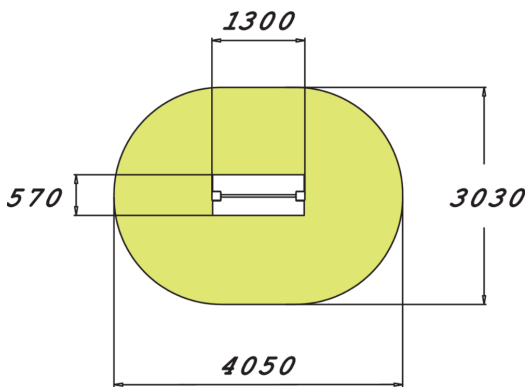

STEP AND CALF

Fitness equipment intended for seniors, consisting of two wooden uprights holding a straight metal bar and a step. The step is curved on one side and straight on the other. The step height is 350 mm. The total height is 1,485 mm. Walking on a slanted surface increases leg mobility and helps to maintain good balance.

Product length, mm	1300
Product width, mm	570
Product height, mm	1485
Max. free fall height, mm	350
Safety info	EN 16630, EN 1176-1 TÜV
Installation time (for 1), H	4
Foundation options	deep_mounting surface_mounting
Wood	
Metal	