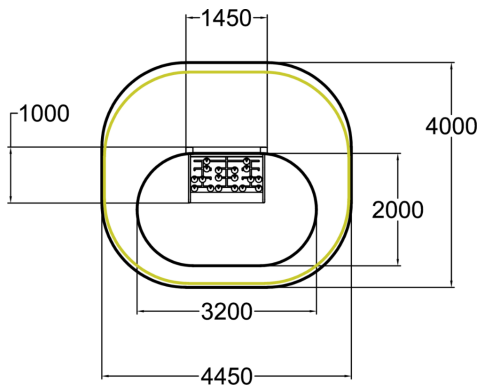

Product length, mm	1450
Product width, mm	1000
Product height, mm	1005
Impact area, m ²	14.5
Falling space, m ²	14.5
Height required, mm	2675
Safety info	EN 16630, EN 1176-1 TÜV
Installation time (for 1), H	4
Foundation options	deep_mounting surface_mounting
Wood	
Metal	
Colour of walls and HPL	