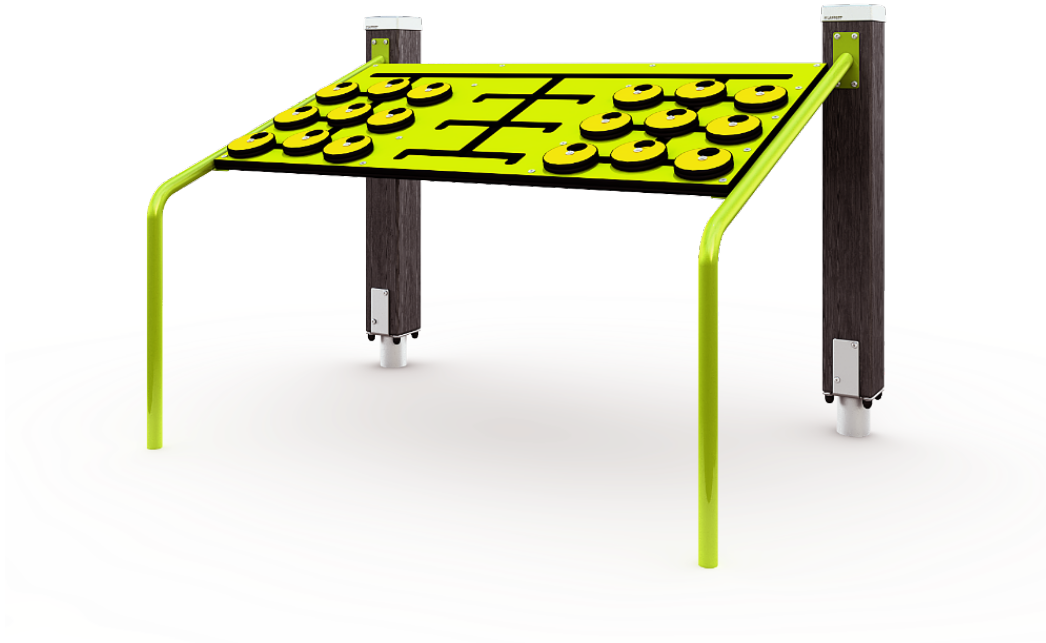

MEMORY GAME

Memory game intended for seniors. Two wooden uprights and two metal beams holding a memory game. The game consists of finding pattern pairs and moving game pieces on the tabletop. This can also be played with children.

Product length, mm	1450
Product width, mm	1000
Product height, mm	1005
Impact area, m ²	14.5
Falling space, m ²	14.5
Height required, mm	2675
Safety info	EN 16630, EN 1176-1 TÜV
Installation time (for 1), H	4
Foundation options	deep_mounting surface_mounting
Wood	
Metal	
Colour of walls and HPL	