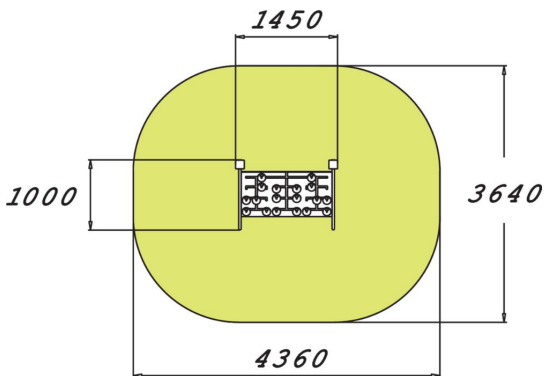

Product length, mm	1450
Product width, mm	1000
Product height, mm	1005
Impact area, m ²	14.5
Height required, mm	2675
Max. free fall height, mm	875
Safety info	EN 16630, EN 1176-1 TÜV
Installation time (for 1), H	4
Foundation options	deep_mounting surface_mounting