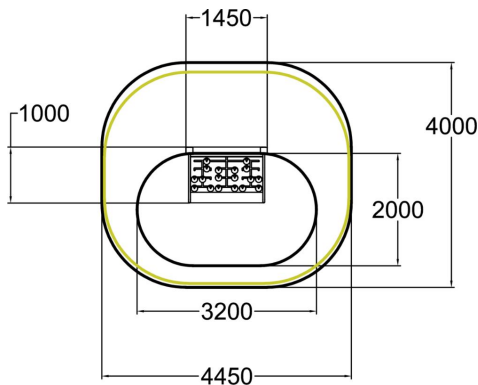

| | |
|-------------------------------|-----------------------------------|
| Product length, mm | 1450 |
| Product width, mm | 1000 |
| Product height, mm | 1005 |
| Impact area, m ² | 14.5 |
| Falling space, m ² | 14.5 |
| Height required, mm | 2675 |
| Max. free fall height, mm | 875 |
| Safety info | EN 16630, EN 1176-1 TÜV |
| Installation time (for 1), H | 4 |
| Foundation options | deep_mounting surface_mounting |