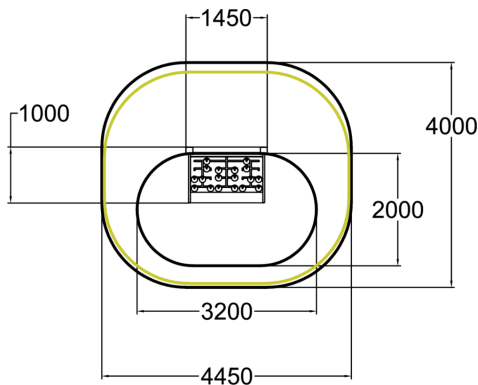

Product length, mm	1450
Product width, mm	1000
Product height, mm	1005
Impact area, m <sup>2</sup>	14.5
Falling space, m <sup>2</sup>	14.5
Height required, mm	2675
Safety info	EN 16630, EN 1176-1 TÜV
Installation time (for 1), H	4
Foundation options	deep_mounting surface_mounting
Wood	
Metal	
Colour of walls and HPL	