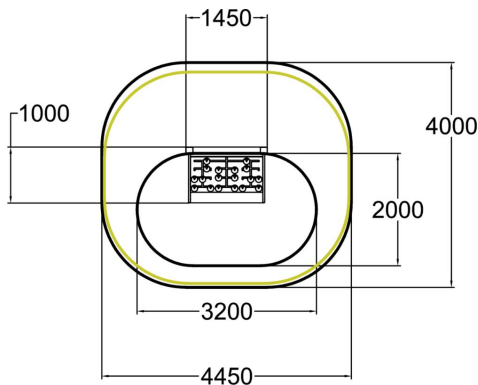

|                               |                                   |
|-------------------------------|-----------------------------------|
| Product length, mm            | 1450                              |
| Product width, mm             | 1000                              |
| Product height, mm            | 1005                              |
| Impact area, m <sup>2</sup>   | 14.5                              |
| Falling space, m <sup>2</sup> | 14.5                              |
| Height required, mm           | 2675                              |
| Max. free fall height, mm     | 875                               |
| Safety info                   | EN 16630, EN 1176-1 TÜV           |
| Installation time (for 1), H  | 4                                 |
| Foundation options            | Deep mounting<br>Surface mounting |