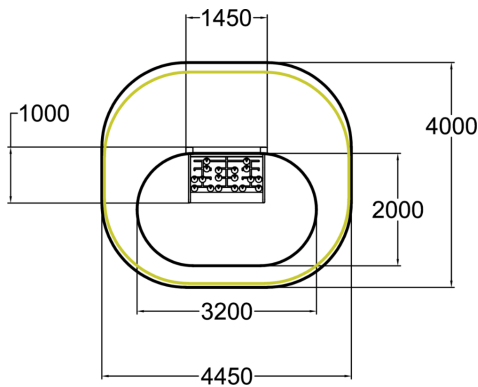

Product length, mm	1450
Product width, mm	1000
Product height, mm	1005
Impact area, m ²	14.5
Falling space, m ²	14.5
Height required, mm	2675
Safety info	EN 16630, EN 1176-1 TÜV
Installation time (for 1), H	4
Foundation options	deep_mounting surface_mounting
Wood	
Metal	
Colour of walls and HPL	