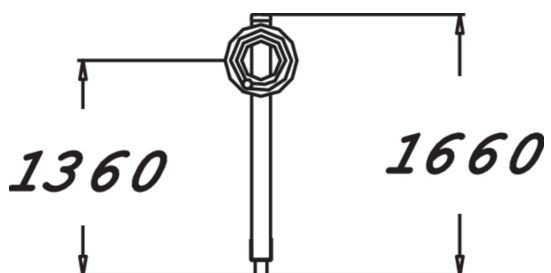

Fitness equipment intended for seniors, consisting of a beam flanked on either side by wheels holding small movable balls. The total height is 1,660 mm. Rolling the balls with the hands improves elbow and shoulder mobility.

Product length, mm	310
Product width, mm	460
Product height, mm	1660
Safety info	EN 16630, EN 1176-1 TÜV
Installation time (for 1), H	2
Wood	
Colour of walls and HPL	