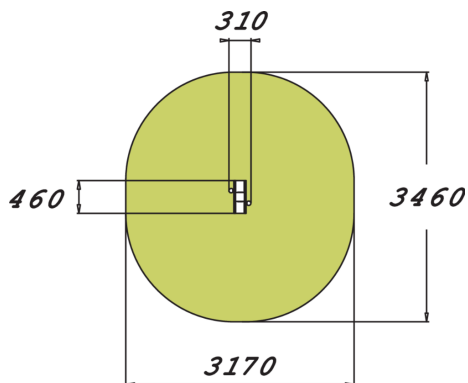

Fitness equipment intended for seniors, consisting of a beam flanked on either side by wheels holding small movable balls. The total height is 1,660 mm. Rolling the balls with the hands improves elbow and shoulder mobility.

Product length, mm	310
Product width, mm	460
Product height, mm	1660
Safety info	EN 16630, EN 1176-1 TÜV
Installation time (for 1), H	2
Wood	
Colour of walls and HPL	