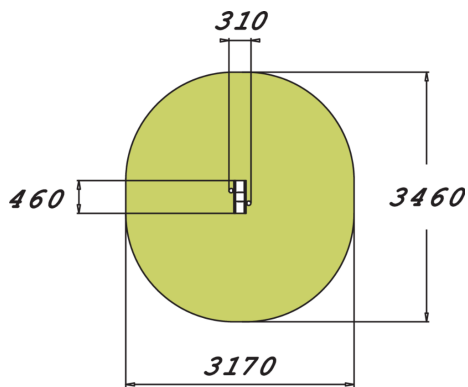

Fitness equipment intended for seniors, consisting of a beam flanked on either side by wheels holding small movable balls. The total height is 1,660 mm. Rolling the balls with the hands improves elbow and shoulder mobility.

Product length, mm	310
Product width, mm	460
Product height, mm	1660
Safety info	EN 16630, EN 1176-1 TÜV
Installation time (for 1), H	2
Wood	
Colour of walls and HPL	