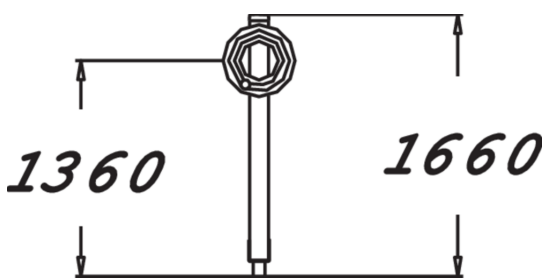

Fitness equipment intended for seniors, consisting of a beam flanked on either side by wheels holding small movable balls. The total height is 1,660 mm. Rolling the balls with the hands improves elbow and shoulder mobility.

Product length, mm	310
Product width, mm	460
Product height, mm	1660
Safety info	EN 16630, EN 1176-1 TÜV
Installation time (for 1), H	2
Wood	
Colour of walls and HPL	