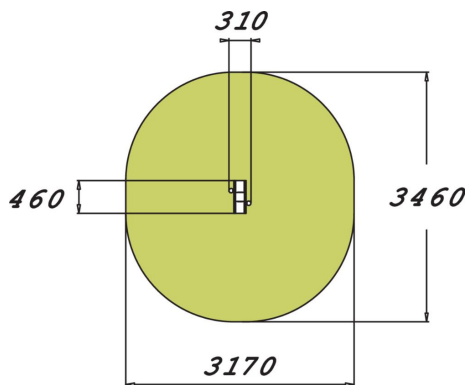

Fitness equipment intended for seniors, consisting of a beam flanked on either side by wheels holding small movable balls. The total height is 1,660 mm. Rolling the balls with the hands improves elbow and shoulder mobility.

Product length, mm	310
Product width, mm	460
Product height, mm	1660
Safety info	EN 16630, EN 1176-1 TÜV
Installation time (for 1), H	2