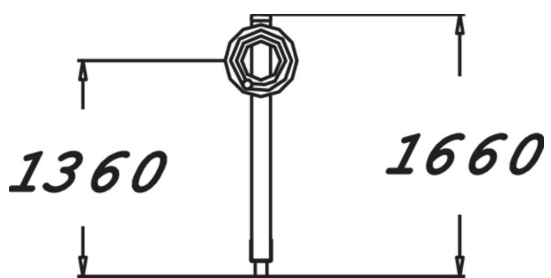

Fitness equipment intended for seniors, consisting of a beam flanked on either side by wheels holding small movable balls. The total height is 1,660 mm. Rolling the balls with the hands improves elbow and shoulder mobility.

Product length, mm	310
Product width, mm	460
Product height, mm	1660
Safety info	EN 16630, EN 1176-1 TÜV
Installation time (for 1), H	2