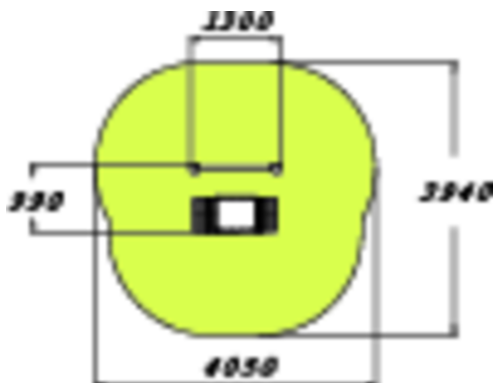

Fitness equipment intended for seniors, consisting of a bench and a support with two bars. The 620 mm high bench is excellent for practising safe sitting down and standing up movements. The equipment is suitable for people of different heights thanks to the supports being at two levels (1,020 mm and 1,180 mm).

Product length, mm	1300
Product width, mm	990
Product height, mm	1305
Impact area, m ²	10.7
Falling space, m ²	10.7
Height required, mm	2410
Max. free fall height, mm	610
Safety info	EN 16630, EN 1176-1 TÜV
Installation time (for 1), H	4
Foundation options	deep_mounting surface_mounting
Wood	
Metal	