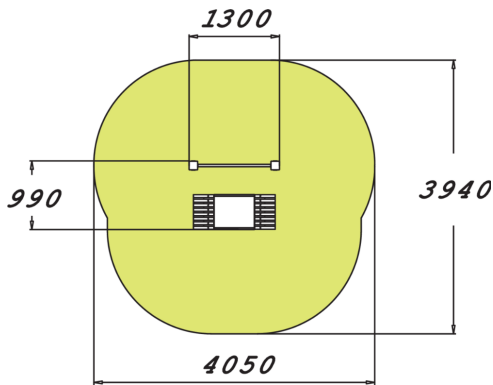

Fitness equipment intended for seniors, consisting of a bench and a support with two bars. The 620 mm high bench is excellent for practising safe sitting down and standing up movements. The equipment is suitable for people of different heights thanks to the supports being at two levels (1,020 mm and 1,180 mm).

Product length, mm	1300
Product width, mm	990
Product height, mm	1305
Impact area, m ²	10.7
Falling space, m ²	10.7
Height required, mm	2410
Max. free fall height, mm	610
Safety info	EN 16630, EN 1176-1 TÜV
Installation time (for 1), H	4
Foundation options	deep_mounting surface_mounting
Wood	
Metal	