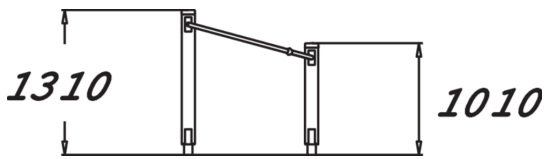

SHOULDER ARCHES LEFT

Fitness equipment intended for seniors, consisting of two upright posts and a curved metal bar holding a movable ball. The total height is 1,305 mm. The idea is to move the ball along the bar. The curved motion can be used to rotate the shoulders and open the chest. Highly effective stretching device when used from the outside. Provides exercise for the chest, elbows and shoulders.

| | |
|------------------------------|-----------------------------------|
| Product length, mm | 1240 |
| Product width, mm | 770 |
| Product height, mm | 1305 |
| Safety info | EN 16630, EN 1176-1 TÜV |
| Installation time (for 1), H | 3 |
| Foundation options | deep_mounting surface_mounting |
| Wood | |
| Metal | |