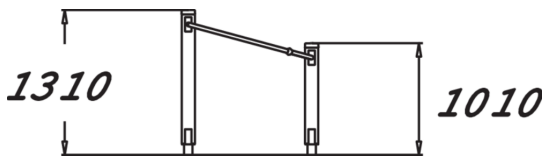

SHOULDER ARCHES LEFT

Fitness equipment intended for seniors, consisting of two upright posts and a curved metal bar holding a movable ball. The total height is 1,305 mm. The idea is to move the ball along the bar. The curved motion can be used to rotate the shoulders and open the chest. Highly effective stretching device when used from the outside. Provides exercise for the chest, elbows and shoulders.

Product length, mm	1240
Product width, mm	770
Product height, mm	1305
Safety info	EN 16630, EN 1176-1 TÜV
Installation time (for 1), H	3
Foundation options	deep_mounting surface_mounting
Wood	
Metal	