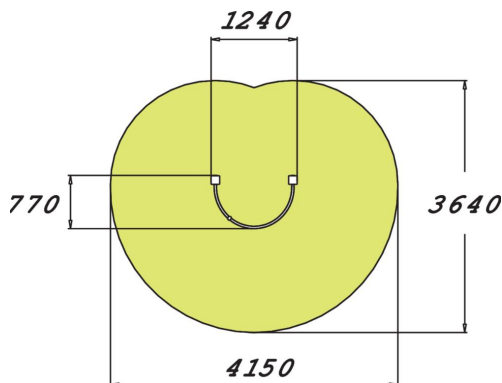

SHOULDER ARCHES LEFT

Fitness equipment intended for seniors, consisting of two upright posts and a curved metal bar holding a movable ball. The total height is 1,305 mm. The idea is to move the ball along the bar. The curved motion can be used to rotate the shoulders and open the chest. Highly effective stretching device when used from the outside. Provides exercise for the chest, elbows and shoulders.

Product length, mm	1240
Product width, mm	770
Product height, mm	1305
Safety info	EN 16630, EN 1176-1 TÜV
Installation time (for 1), H	3
Foundation options	deep_mounting surface_mounting