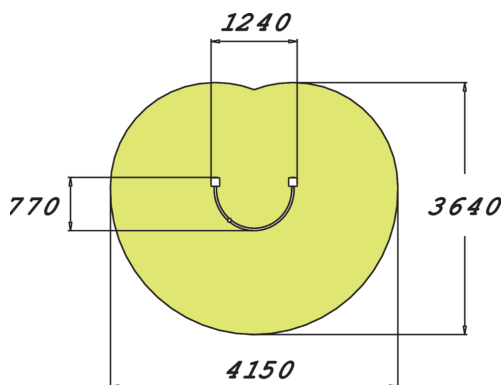

SHOULDER ARCHES LEFT

Fitness equipment intended for seniors, consisting of two upright posts and a curved metal bar holding a movable ball. The total height is 1,305 mm. The idea is to move the ball along the bar. The curved motion can be used to rotate the shoulders and open the chest. Highly effective stretching device when used from the outside. Provides exercise for the chest, elbows and shoulders.

Product length, mm	1240
Product width, mm	770
Product height, mm	1305
Safety info	EN 16630, EN 1176-1 TÜV
Installation time (for 1), H	3
Foundation options	deep_mounting surface_mounting
Wood	
Metal	