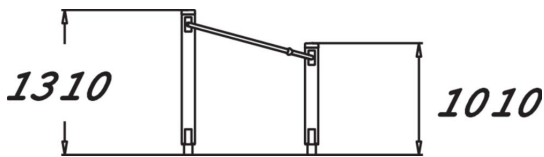

SHOULDER ARCHES LEFT

Fitness equipment intended for seniors, consisting of two upright posts and a curved metal bar holding a movable ball. The total height is 1,305 mm. The idea is to move the ball along the bar. The curved motion can be used to rotate the shoulders and open the chest. Highly effective stretching device when used from the outside. Provides exercise for the chest, elbows and shoulders.

Product length, mm	1240
Product width, mm	770
Product height, mm	1305
Safety info	EN 16630, EN 1176-1 TÜV
Installation time (for 1), H	3
Foundation options	deep_mounting surface_mounting