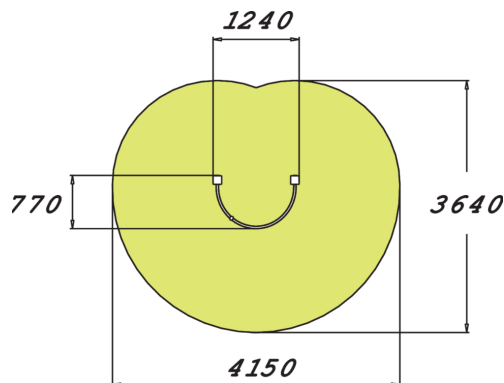

SHOULDER ARCHES LEFT

Fitness equipment intended for seniors, consisting of two upright posts and a curved metal bar holding a movable ball. The total height is 1,305 mm. The idea is to move the ball along the bar. The curved motion can be used to rotate the shoulders and open the chest. Highly effective stretching device when used from the outside. Provides exercise for the chest, elbows and shoulders.

| | |
|------------------------------|-----------------------------------|
| Product length, mm | 1240 |
| Product width, mm | 770 |
| Product height, mm | 1305 |
| Safety info | EN 16630, EN 1176-1 TÜV |
| Installation time (for 1), H | 3 |
| Foundation options | deep_mounting surface_mounting |
| Wood | |
| Metal | |