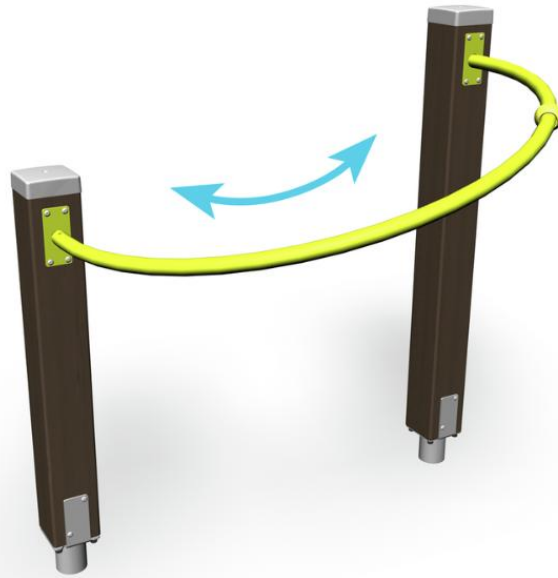

SHOULDER ARCHES LEFT

Fitness equipment intended for seniors, consisting of two upright posts and a curved metal bar holding a movable ball. The total height is 1,305 mm. The idea is to move the ball along the bar. The curved motion can be used to rotate the shoulders and open the chest. Highly effective stretching device when used from the outside. Provides exercise for the chest, elbows and shoulders.

Product length, mm	1240
Product width, mm	770
Product height, mm	1305
Safety info	EN 16630, EN 1176-1 TÜV
Installation time (for 1), H	3
Foundation options	deep_mounting surface_mounting