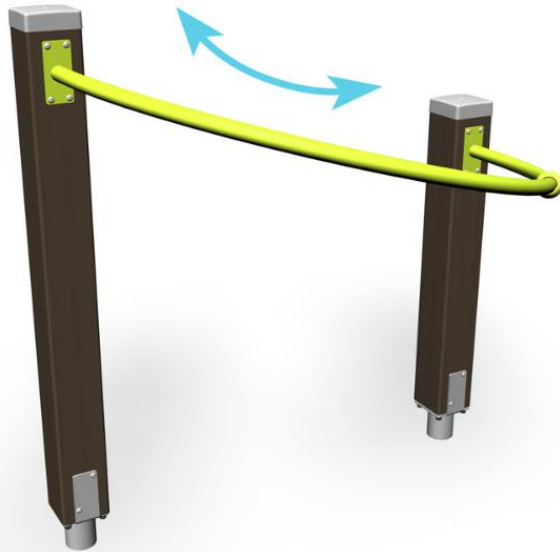

SHOULDER ARCHES RIGHT

Fitness equipment intended for seniors, consisting of two upright posts and a curved metal bar holding a movable ball. The total height is 1,305 mm. The idea is to move the ball along the bar. The curved motion can be used to rotate the shoulders and open the chest. Highly effective stretching device when used from the outside. Provides exercise for the chest, elbows and shoulders.

| | |
|------------------------------|-----------------------------------|
| Product length, mm | 1240 |
| Product width, mm | 770 |
| Product height, mm | 1305 |
| Safety info | EN 16630, EN 1176-1 TÜV |
| Installation time (for 1), H | 3 |
| Foundation options | Deep mounting Surface mounting |