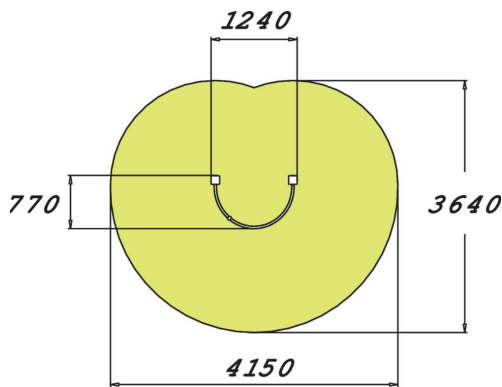

SHOULDER ARCHES RIGHT

Fitness equipment intended for seniors, consisting of two upright posts and a curved metal bar holding a movable ball. The total height is 1,305 mm. The idea is to move the ball along the bar. The curved motion can be used to rotate the shoulders and open the chest. Highly effective stretching device when used from the outside. Provides exercise for the chest, elbows and shoulders.

| | |
|------------------------------|-----------------------------------|
| Product length, mm | 1240 |
| Product width, mm | 770 |
| Product height, mm | 1305 |
| Safety info | EN 16630, EN 1176-1 TÜV |
| Installation time (for 1), H | 3 |
| Foundation options | Deep mounting Surface mounting |