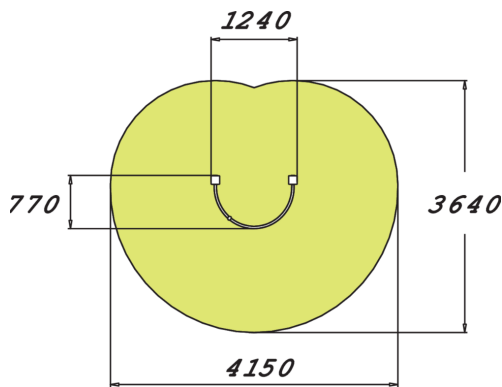

SHOULDER ARCHES RIGHT

Fitness equipment intended for seniors, consisting of two upright posts and a curved metal bar holding a movable ball. The total height is 1,305 mm. The idea is to move the ball along the bar. The curved motion can be used to rotate the shoulders and open the chest. Highly effective stretching device when used from the outside. Provides exercise for the chest, elbows and shoulders.

Product length, mm	1240
Product width, mm	770
Product height, mm	1305
Safety info	EN 16630, EN 1176-1 TÜV
Installation time (for 1), H	3
Foundation options	deep_mounting surface_mounting
Wood	
Metal	