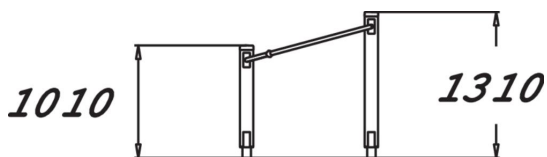

# SHOULDER ARCHES RIGHT

Fitness equipment intended for seniors, consisting of two upright posts and a curved metal bar holding a movable ball. The total height is 1,305 mm. The idea is to move the ball along the bar. The curved motion can be used to rotate the shoulders and open the chest. Highly effective stretching device when used from the outside. Provides exercise for the chest, elbows and shoulders.

Product length, mm	1240
Product width, mm	770
Product height, mm	1305
Safety info	EN 16630, EN 1176-1 TÜV
Installation time (for 1), H	3
Foundation options	deep_mounting surface_mounting
Wood	
Metal	