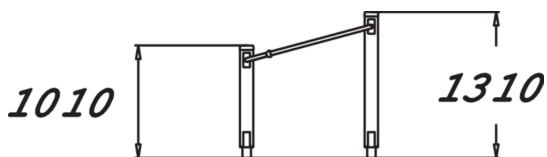

SHOULDER ARCHES RIGHT

Fitness equipment intended for seniors, consisting of two upright posts and a curved metal bar holding a movable ball. The total height is 1,305 mm. The idea is to move the ball along the bar. The curved motion can be used to rotate the shoulders and open the chest. Highly effective stretching device when used from the outside. Provides exercise for the chest, elbows and shoulders.

Product length, mm	1240
Product width, mm	770
Product height, mm	1305
Safety info	EN 16630, EN 1176-1 TÜV
Installation time (for 1), H	3
Foundation options	deep_mounting surface_mounting
Wood	
Metal	