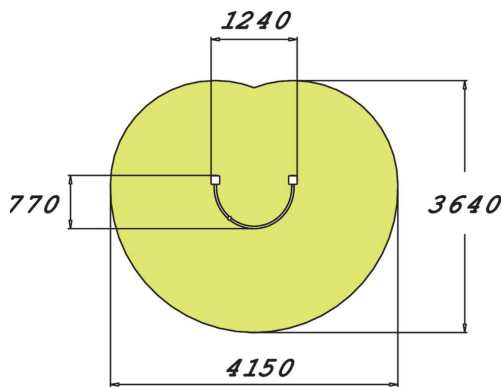

# SHOULDER ARCHES RIGHT

Fitness equipment intended for seniors, consisting of two upright posts and a curved metal bar holding a movable ball. The total height is 1,305 mm. The idea is to move the ball along the bar. The curved motion can be used to rotate the shoulders and open the chest. Highly effective stretching device when used from the outside. Provides exercise for the chest, elbows and shoulders.

Product length, mm	1240
Product width, mm	770
Product height, mm	1305
Safety info	EN 16630, EN 1176-1 TÜV
Installation time (for 1), H	3
Foundation options	deep_mounting surface_mounting
Wood	
Metal	