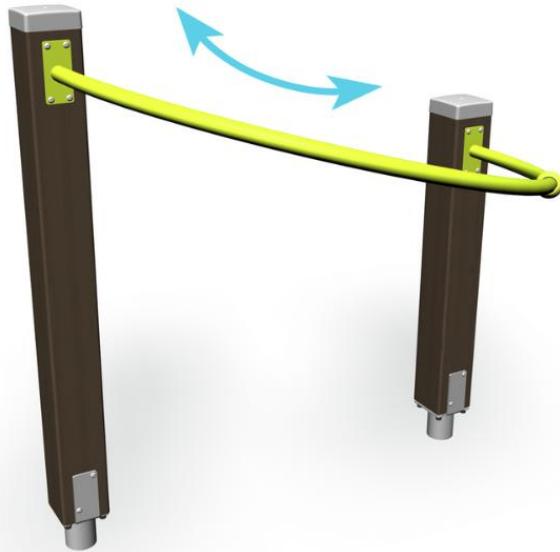

# SHOULDER ARCHES RIGHT

Fitness equipment intended for seniors, consisting of two upright posts and a curved metal bar holding a movable ball. The total height is 1,305 mm. The idea is to move the ball along the bar. The curved motion can be used to rotate the shoulders and open the chest. Highly effective stretching device when used from the outside. Provides exercise for the chest, elbows and shoulders.

Product length, mm	1240
Product width, mm	770
Product height, mm	1305
Safety info	EN 16630, EN 1176-1 TÜV
Installation time (for 1), H	3
Foundation options	deep_mounting surface_mounting
Wood	
Metal	