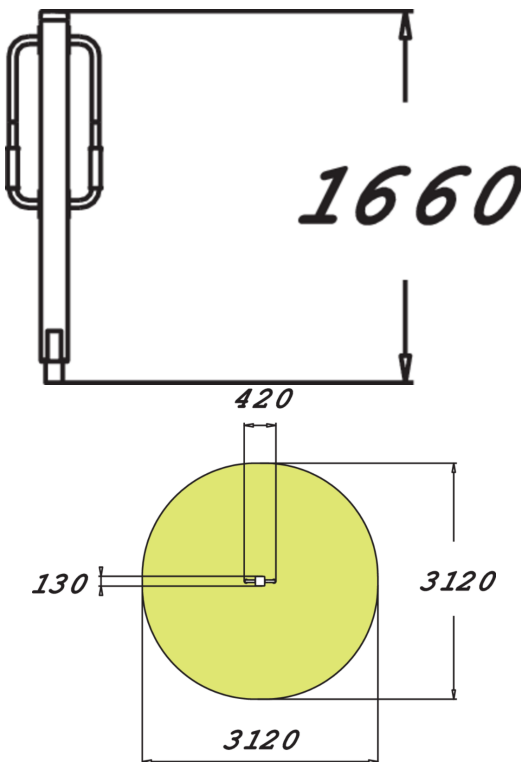

WRIST WORKOUT

Fitness equipment intended for seniors, consisting of a beam with two metal bars holding movable balls for exercising the wrists. The total height is 1,660 mm. It improves the range of wrist movement and wrist flexibility.

Product length, mm	420
Product width, mm	130
Product height, mm	1660
Safety info	EN 16630, EN 1176-1 TÜV
Installation time (for 1), H	2
Foundation options	deep_mounting surface_mounting
Wood	
Metal	