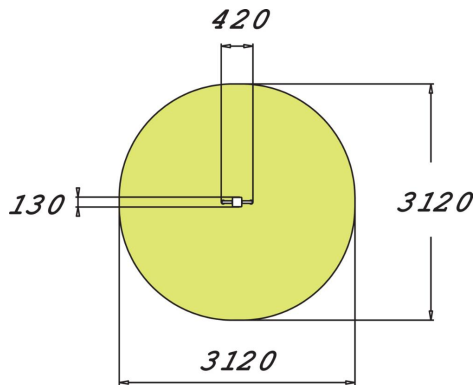

WRIST WORKOUT

Fitness equipment intended for seniors, consisting of a beam with two metal bars holding movable balls for exercising the wrists. The total height is 1,660 mm. It improves the range of wrist movement and wrist flexibility.

Product length, mm	420
Product width, mm	130
Product height, mm	1660
Safety info	EN 16630, EN 1176-1 TÜV
Installation time (for 1), H	2
Foundation options	deep_mounting surface_mounting