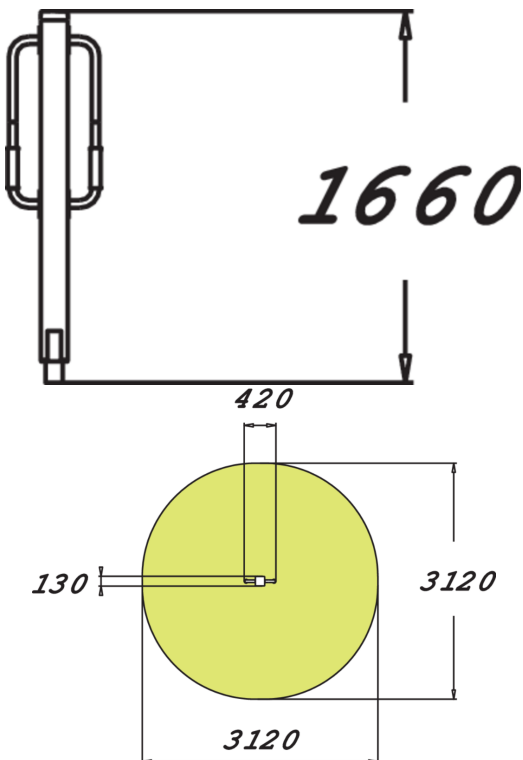

WRIST WORKOUT

Fitness equipment intended for seniors, consisting of a beam with two metal bars holding movable balls for exercising the wrists. The total height is 1,660 mm. It improves the range of wrist movement and wrist flexibility.

Product length, mm	420
Product width, mm	130
Product height, mm	1660
Safety info	EN 16630, EN 1176-1 TÜV
Installation time (for 1), H	2
Foundation options	deep_mounting surface_mounting
Wood	
Metal	