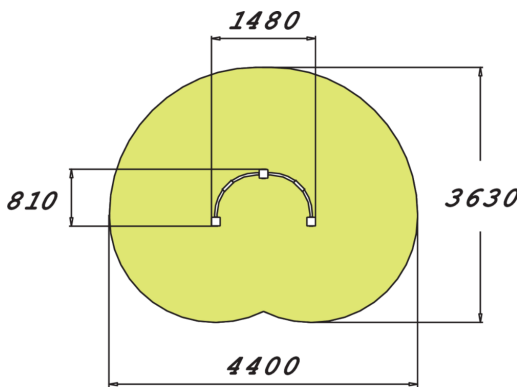

SHOULDER ARCHES

Fitness equipment intended for seniors, consisting of three upright posts and four curved metal bars, each holding a movable ball. The total height is 1,305 mm. The idea is to move the balls along the bar. The curved motion can be used to rotate the shoulders and open the chest. Highly effective stretching device when used from the outside. Provides exercise for the chest, elbows and shoulders.

Product length, mm	1480
Product width, mm	810
Product height, mm	1305
Safety info	EN 16630, EN 1176-1 TÜV
Installation time (for 1), H	4
Foundation options	deep_mounting surface_mounting
Wood	
Metal	