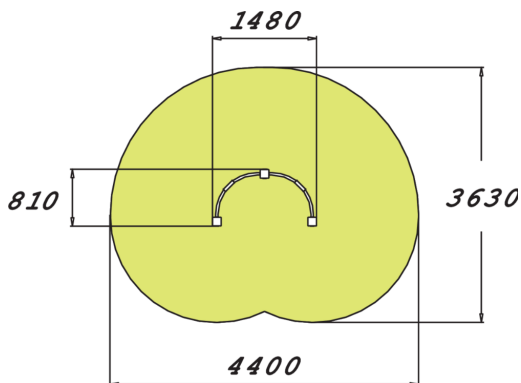

# SHOULDER ARCHES

Fitness equipment intended for seniors, consisting of three upright posts and four curved metal bars, each holding a movable ball. The total height is 1,305 mm. The idea is to move the balls along the bar. The curved motion can be used to rotate the shoulders and open the chest. Highly effective stretching device when used from the outside. Provides exercise for the chest, elbows and shoulders.

Product length, mm	1480
Product width, mm	810
Product height, mm	1305
Safety info	EN 16630, EN 1176-1 TÜV
Installation time (for 1), H	4
Foundation options	deep_mounting surface_mounting
Wood	
Metal	