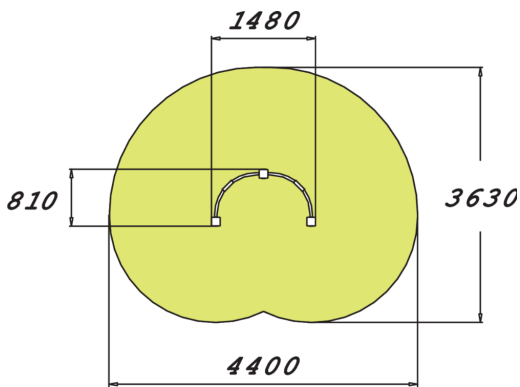

# SHOULDER ARCHES

Fitness equipment intended for seniors, consisting of three upright posts and four curved metal bars, each holding a movable ball. The total height is 1,305 mm. The idea is to move the balls along the bar. The curved motion can be used to rotate the shoulders and open the chest. Highly effective stretching device when used from the outside. Provides exercise for the chest, elbows and shoulders.

Product length, mm	1480
Product width, mm	810
Product height, mm	1305
Safety info	EN 16630, EN 1176-1 TÜV
Installation time (for 1), H	4
Foundation options	deep_mounting surface_mounting
Wood	
Metal	