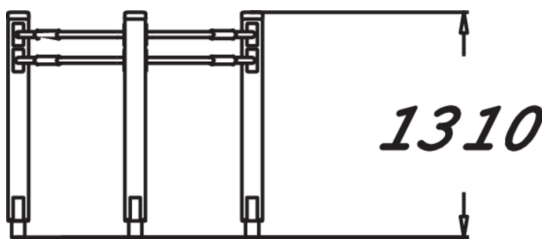

# SHOULDER ARCHES

Fitness equipment intended for seniors, consisting of three upright posts and four curved metal bars, each holding a movable ball. The total height is 1,305 mm. The idea is to move the balls along the bar. The curved motion can be used to rotate the shoulders and open the chest. Highly effective stretching device when used from the outside. Provides exercise for the chest, elbows and shoulders.

Product length, mm	1480
Product width, mm	810
Product height, mm	1305
Safety info	EN 16630, EN 1176-1 TÜV
Installation time (for 1), H	4
Foundation options	deep_mounting surface_mounting
Wood	
Metal	