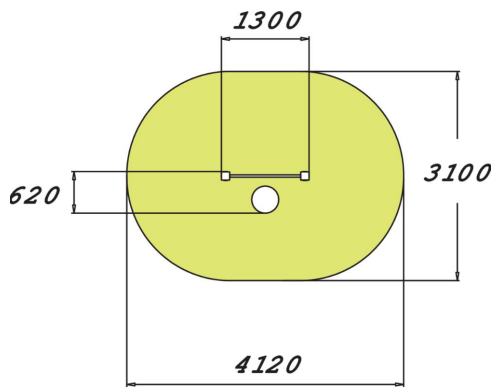

# BALANCE SPRING

Rocking platform placed in front of a bar for holding on to, intended for seniors. The platform height is 320 mm, and the bar is at 1,550 mm. Balancing on the platform improves body control and balance, with a particular focus on the deep muscles. This is also a fun way of improving one's posture. Slippery surfaces are equipped with a rubber granule mat whose non-slip qualities improve the product's usability.

Product length, mm	1300
Product width, mm	620
Product height, mm	1655
Max. free fall height, mm	320
Safety info	EN 16630, EN 1176-1 TÜV
Installation time (for 1), H	4
Foundation options	deep_mounting surface_mounting
Wood	
Metal	