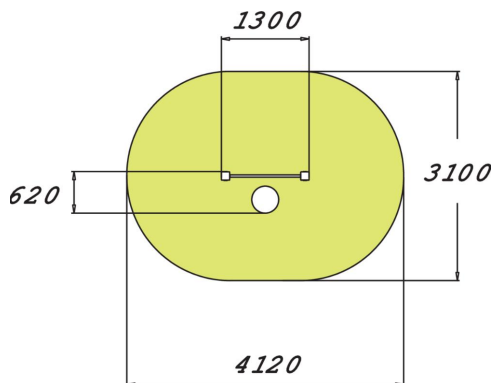

BALANCE SPRING

Rocking platform placed in front of a bar for holding on to, intended for seniors. The platform height is 320 mm, and the bar is at 1,550 mm. Balancing on the platform improves body control and balance, with a particular focus on the deep muscles. This is also a fun way of improving one's posture. Slippery surfaces are equipped with a rubber granule mat whose non-slip qualities improve the product's usability.

Product length, mm	1300
Product width, mm	620
Product height, mm	1655
Max. free fall height, mm	320
Safety info	EN 16630, EN 1176-1 TÜV
Installation time (for 1), H	4
Foundation options	deep_mounting surface_mounting