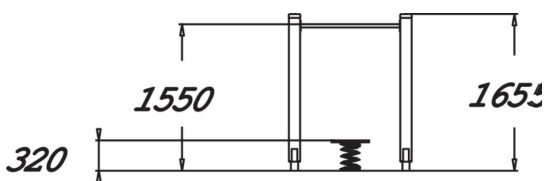

# BALANCE SPRING

Rocking platform placed in front of a bar for holding on to, intended for seniors. The platform height is 320 mm, and the bar is at 1,550 mm. Balancing on the platform improves body control and balance, with a particular focus on the deep muscles. This is also a fun way of improving one's posture. Slippery surfaces are equipped with a rubber granule mat whose non-slip qualities improve the product's usability.

Product length, mm	1300
Product width, mm	620
Product height, mm	1655
Max. free fall height, mm	320
Safety info	EN 16630, EN 1176-1 TÜV
Installation time (for 1), H	4
Foundation options	deep_mounting surface_mounting
Wood	
Metal	