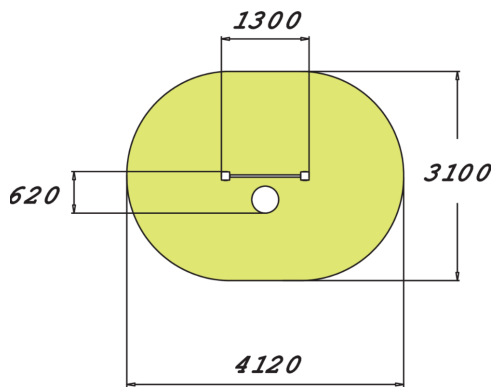

BALANCE SPRING

Rocking platform placed in front of a bar for holding on to, intended for seniors. The platform height is 320 mm, and the bar is at 1,550 mm. Balancing on the platform improves body control and balance, with a particular focus on the deep muscles. This is also a fun way of improving one's posture. Slippery surfaces are equipped with a rubber granule mat whose non-slip qualities improve the product's usability.

Product length, mm	1300
Product width, mm	620
Product height, mm	1655
Max. free fall height, mm	320
Safety info	EN 16630, EN 1176-1 TÜV
Installation time (for 1), H	4
Foundation options	deep_mounting surface_mounting
Wood	
Metal	