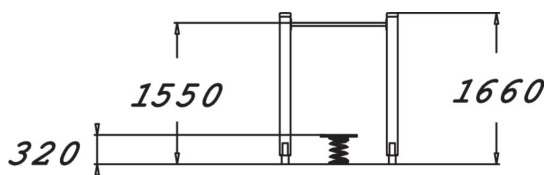

# BALANCE SPRING

Rocking platform placed in front of a bar for holding on to, intended for seniors. The platform height is 320 mm, and the bar is at 1,550 mm. Balancing on the platform improves body control and balance, with a particular focus on the deep muscles. This is also a fun way of improving one's posture. Slippery surfaces are equipped with a rubber granule mat whose non-slip qualities improve the product's usability.

Product length, mm	1300
Product width, mm	620
Product height, mm	1655
Max. free fall height, mm	320
Safety info	EN 16630, EN 1176-1 TÜV
Installation time (for 1), H	4
Foundation options	Deep mounting Surface mounting