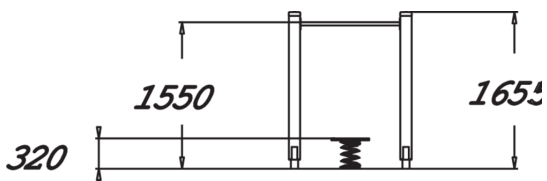

BALANCE SPRING

Rocking platform placed in front of a bar for holding on to, intended for seniors. The platform height is 320 mm, and the bar is at 1,550 mm. Balancing on the platform improves body control and balance, with a particular focus on the deep muscles. This is also a fun way of improving one's posture. Slippery surfaces are equipped with a rubber granule mat whose non-slip qualities improve the product's usability.

Product length, mm	1300
Product width, mm	620
Product height, mm	1655
Max. free fall height, mm	320
Safety info	EN 16630, EN 1176-1 TÜV
Installation time (for 1), H	4
Foundation options	deep_mounting surface_mounting
Wood	
Metal	