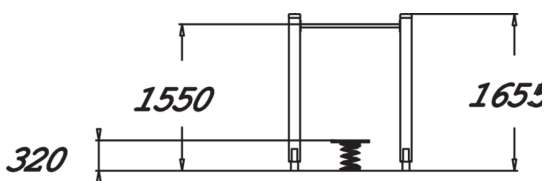

BALANCE SPRING

Rocking platform placed in front of a bar for holding on to, intended for seniors. The platform height is 320 mm, and the bar is at 1,550 mm. Balancing on the platform improves body control and balance, with a particular focus on the deep muscles. This is also a fun way of improving one's posture. Slippery surfaces are equipped with a rubber granule mat whose non-slip qualities improve the product's usability.

Product length, mm	1300
Product width, mm	620
Product height, mm	1655
Max. free fall height, mm	320
Safety info	EN 16630, EN 1176-1 TÜV
Installation time (for 1), H	4
Foundation options	deep_mounting surface_mounting
Wood	
Metal	