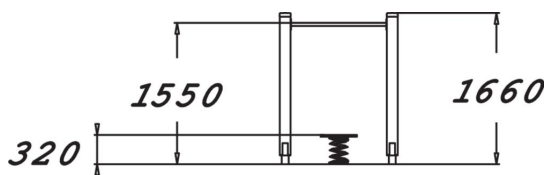

# BALANCE SPRING

Rocking platform placed in front of a bar for holding on to, intended for seniors. The platform height is 320 mm, and the bar is at 1,550 mm. Balancing on the platform improves body control and balance, with a particular focus on the deep muscles. This is also a fun way of improving one's posture. Slippery surfaces are equipped with a rubber granule mat whose non-slip qualities improve the product's usability.

Product length, mm	1300
Product width, mm	620
Product height, mm	1655
Max. free fall height, mm	320
Safety info	EN 16630, EN 1176-1 TÜV
Installation time (for 1), H	4
Foundation options	Deep mounting Surface mounting