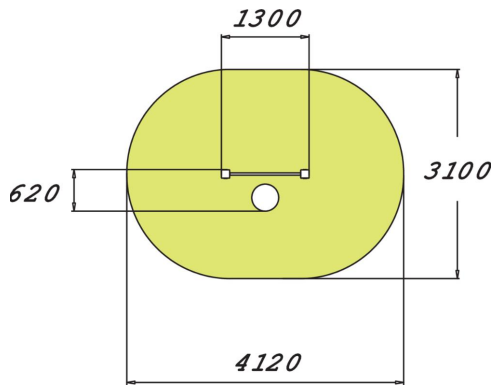

# BALANCE SPRING

Rocking platform placed in front of a bar for holding on to, intended for seniors. The platform height is 320 mm, and the bar is at 1,550 mm. Balancing on the platform improves body control and balance, with a particular focus on the deep muscles. This is also a fun way of improving one's posture. Slippery surfaces are equipped with a rubber granule mat whose non-slip qualities improve the product's usability.

Product length, mm	1300
Product width, mm	620
Product height, mm	1655
Max. free fall height, mm	320
Safety info	EN 16630, EN 1176-1 TÜV
Installation time (for 1), H	4
Foundation options	Deep mounting Surface mounting