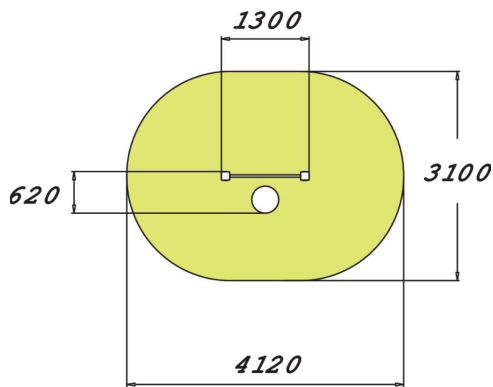

# BALANCE SPRING

Rocking platform placed in front of a bar for holding on to, intended for seniors. The platform height is 320 mm, and the bar is at 1,550 mm. Balancing on the platform improves body control and balance, with a particular focus on the deep muscles. This is also a fun way of improving one's posture. Slippery surfaces are equipped with a rubber granule mat whose non-slip qualities improve the product's usability.

Product length, mm	1300
Product width, mm	620
Product height, mm	1655
Max. free fall height, mm	320
Safety info	EN 16630, EN 1176-1 TÜV
Installation time (for 1), H	4
Foundation options	Deep mounting Surface mounting