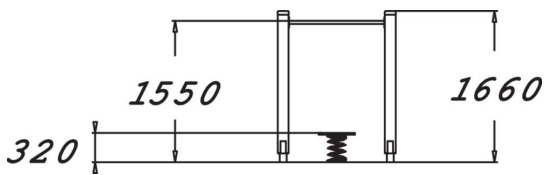

BALANCE SPRING

Rocking platform placed in front of a bar for holding on to, intended for seniors. The platform height is 320 mm, and the bar is at 1,550 mm. Balancing on the platform improves body control and balance, with a particular focus on the deep muscles. This is also a fun way of improving one's posture. Slippery surfaces are equipped with a rubber granule mat whose non-slip qualities improve the product's usability.

Product length, mm	1300
Product width, mm	620
Product height, mm	1655
Max. free fall height, mm	320
Safety info	EN 16630, EN 1176-1 TÜV
Installation time (for 1), H	4
Foundation options	deep_mounting surface_mounting