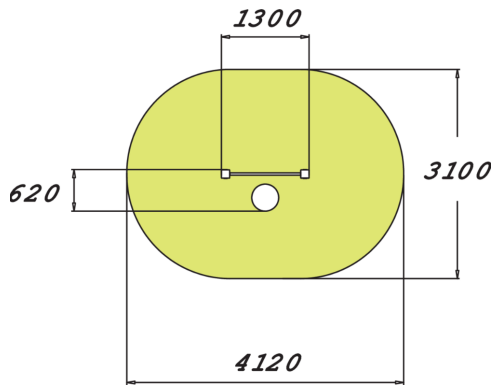

BALANCE SPRING

Rocking platform placed in front of a bar for holding on to, intended for seniors. The platform height is 320 mm, and the bar is at 1,550 mm. Balancing on the platform improves body control and balance, with a particular focus on the deep muscles. This is also a fun way of improving one's posture. Slippery surfaces are equipped with a rubber granule mat whose non-slip qualities improve the product's usability.

Product length, mm	1300
Product width, mm	620
Product height, mm	1655
Max. free fall height, mm	320
Safety info	EN 16630, EN 1176-1 TÜV
Installation time (for 1), H	4
Foundation options	deep_mounting surface_mounting
Wood	
Metal	