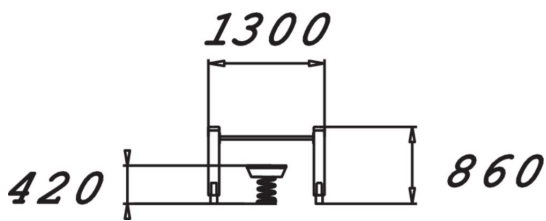

Rocking bench placed in front of a bar for holding on to, intended for seniors. The bench height is 450 mm, and the bar is at 750 mm. Balancing on the unstable bench improves body control and balance, with a particular focus on the deep muscles. This is also a fun way of improving one's posture.

Product length, mm	1300
Product width, mm	610
Product height, mm	855
Max. free fall height, mm	420
Safety info	EN 16630, EN 1176-1 TÜV
Installation time (for 1), H	4
Foundation options	deep_mounting surface_mounting