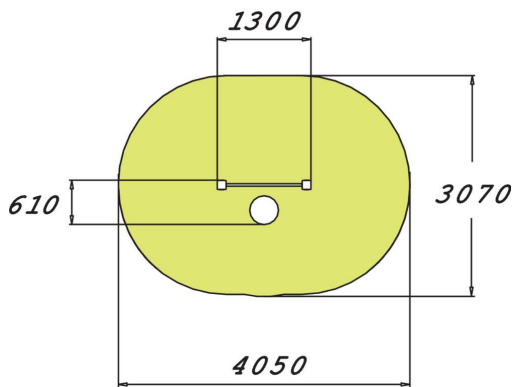

Rocking bench placed in front of a bar for holding on to, intended for seniors. The bench height is 450 mm, and the bar is at 750 mm. Balancing on the unstable bench improves body control and balance, with a particular focus on the deep muscles. This is also a fun way of improving one's posture.

Product length, mm	1300
Product width, mm	610
Product height, mm	860
Max. free fall height, mm	420
Safety info	EN 16630, EN 1176-1 TÜV
Installation time (for 1), H	4
Foundation options	Deep mounting Surface mounting