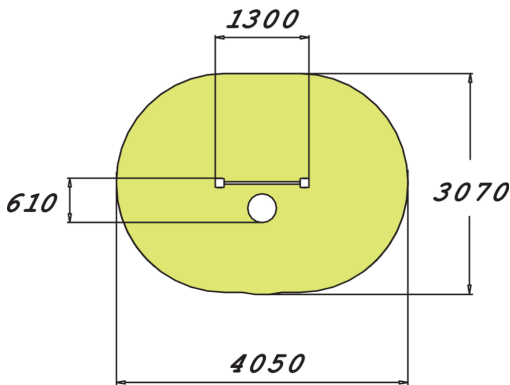

Rocking bench placed in front of a bar for holding on to, intended for seniors. The bench height is 450 mm, and the bar is at 750 mm. Balancing on the unstable bench improves body control and balance, with a particular focus on the deep muscles. This is also a fun way of improving one's posture.

Product length, mm	1300
Product width, mm	610
Product height, mm	855
Max. free fall height, mm	420
Safety info	EN 16630, EN 1176-1 TÜV
Installation time (for 1), H	4
Foundation options	deep_mounting surface_mounting
Wood	
Metal	