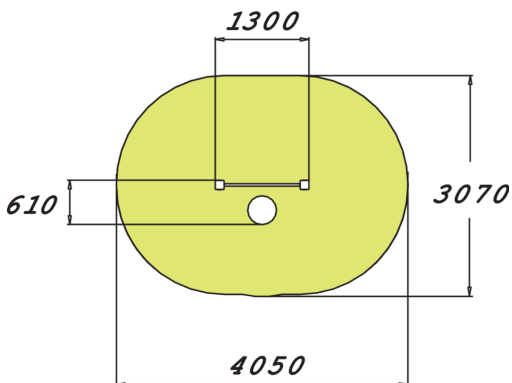

Rocking bench placed in front of a bar for holding on to, intended for seniors. The bench height is 450 mm, and the bar is at 750 mm. Balancing on the unstable bench improves body control and balance, with a particular focus on the deep muscles. This is also a fun way of improving one's posture.

Product length, mm	1300
Product width, mm	610
Product height, mm	855
Max. free fall height, mm	420
Safety info	EN 16630, EN 1176-1 TÜV
Installation time (for 1), H	4
Foundation options	deep_mounting surface_mounting
Wood	
Metal	