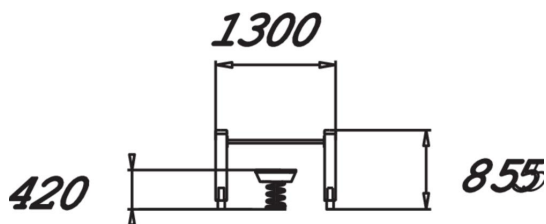

Rocking bench placed in front of a bar for holding on to, intended for seniors. The bench height is 450 mm, and the bar is at 750 mm. Balancing on the unstable bench improves body control and balance, with a particular focus on the deep muscles. This is also a fun way of improving one's posture.

Product length, mm	1300
Product width, mm	610
Product height, mm	855
Max. free fall height, mm	420
Safety info	EN 16630, EN 1176-1 TÜV
Installation time (for 1), H	4
Foundation options	deep_mounting surface_mounting
Wood	
Metal	