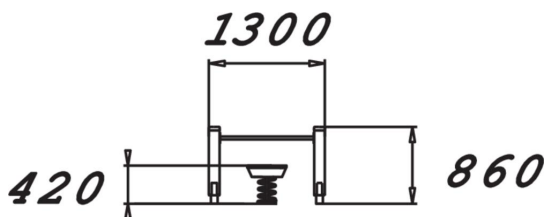

Rocking bench placed in front of a bar for holding on to, intended for seniors. The bench height is 450 mm, and the bar is at 750 mm. Balancing on the unstable bench improves body control and balance, with a particular focus on the deep muscles. This is also a fun way of improving one's posture.

Product length, mm	1300
Product width, mm	610
Product height, mm	860
Max. free fall height, mm	420
Safety info	EN 16630, EN 1176-1 TÜV
Installation time (for 1), H	4
Foundation options	Deep mounting Surface mounting