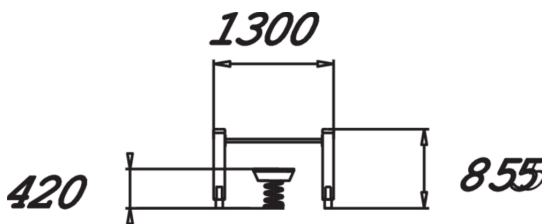

Rocking bench placed in front of a bar for holding on to, intended for seniors. The bench height is 450 mm, and the bar is at 750 mm. Balancing on the unstable bench improves body control and balance, with a particular focus on the deep muscles. This is also a fun way of improving one's posture.

Product length, mm	1300
Product width, mm	610
Product height, mm	855
Max. free fall height, mm	420
Safety info	EN 16630, EN 1176-1 TÜV
Installation time (for 1), H	4
Foundation options	deep_mounting surface_mounting
Wood	
Metal	