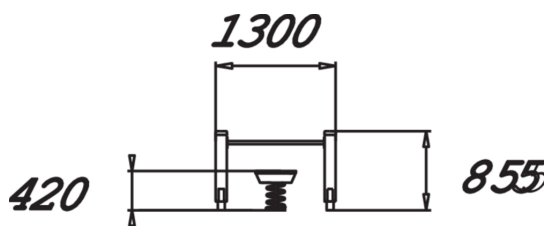

Rocking bench placed in front of a bar for holding on to, intended for seniors. The bench height is 450 mm, and the bar is at 750 mm. Balancing on the unstable bench improves body control and balance, with a particular focus on the deep muscles. This is also a fun way of improving one's posture.

Product length, mm	1300
Product width, mm	610
Product height, mm	855
Max. free fall height, mm	420
Safety info	EN 16630, EN 1176-1 TÜV
Installation time (for 1), H	4
Foundation options	deep_mounting surface_mounting
Wood	
Metal	