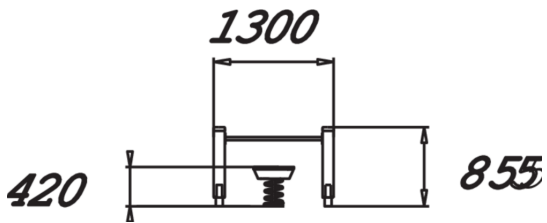

Rocking bench placed in front of a bar for holding on to, intended for seniors. The bench height is 450 mm, and the bar is at 750 mm. Balancing on the unstable bench improves body control and balance, with a particular focus on the deep muscles. This is also a fun way of improving one's posture.

Product length, mm	1300
Product width, mm	610
Product height, mm	855
Max. free fall height, mm	420
Safety info	EN 16630, EN 1176-1 TÜV
Installation time (for 1), H	4
Foundation options	deep_mounting surface_mounting
Wood	
Metal	