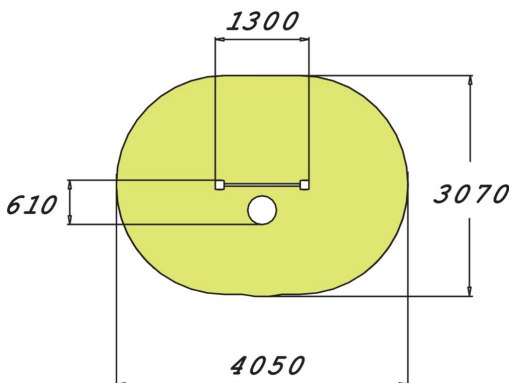

Rocking bench placed in front of a bar for holding on to, intended for seniors. The bench height is 450 mm, and the bar is at 750 mm. Balancing on the unstable bench improves body control and balance, with a particular focus on the deep muscles. This is also a fun way of improving one's posture.

Product length, mm	1300
Product width, mm	610
Product height, mm	855
Max. free fall height, mm	420
Safety info	EN 16630, EN 1176-1 TÜV
Installation time (for 1), H	4
Foundation options	deep_mounting surface_mounting