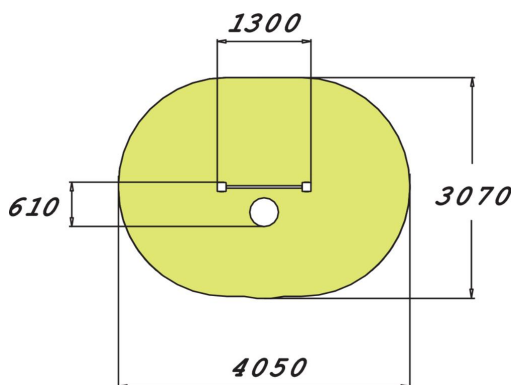

Rocking bench placed in front of a bar for holding on to, intended for seniors. The bench height is 450 mm, and the bar is at 750 mm. Balancing on the unstable bench improves body control and balance, with a particular focus on the deep muscles. This is also a fun way of improving one's posture.

Product length, mm	1300
Product width, mm	610
Product height, mm	855
Max. free fall height, mm	420
Safety info	EN 16630, EN 1176-1 TÜV
Installation time (for 1), H	4
Foundation options	deep_mounting surface_mounting
Wood	
Metal	