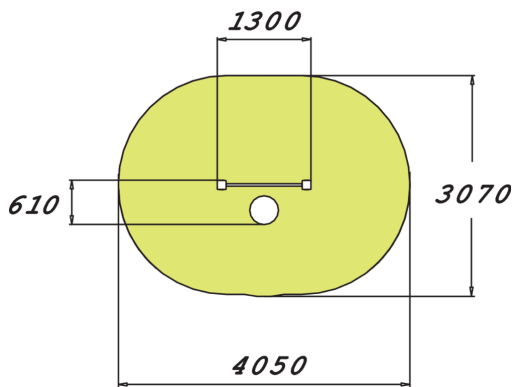

Rocking bench placed in front of a bar for holding on to, intended for seniors. The bench height is 450 mm, and the bar is at 750 mm. Balancing on the unstable bench improves body control and balance, with a particular focus on the deep muscles. This is also a fun way of improving one's posture.

Product length, mm	1300
Product width, mm	610
Product height, mm	855
Max. free fall height, mm	420
Safety info	EN 16630, EN 1176-1 TÜV
Installation time (for 1), H	4
Foundation options	deep_mounting surface_mounting
Wood	
Metal	