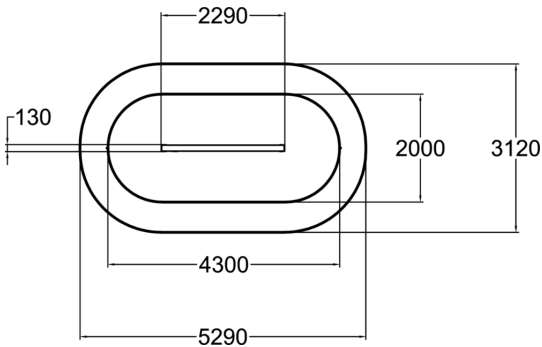

BALANCE BEAM

Wooden balancing beam intended for seniors. Balancing on the beam develops the balance organs and the sense of balance. The importance of taking care of our muscles and balance becomes evident in many small things, from buttoning a shirt to travelling on public transport.

Product length, mm	2295
Product width, mm	130
Product height, mm	240
Max. free fall height, mm	245
Safety info	EN 16630, EN 1176-1 TÜV
Installation time (for 1), H	4
Foundation options	deep_mounting surface_mounting