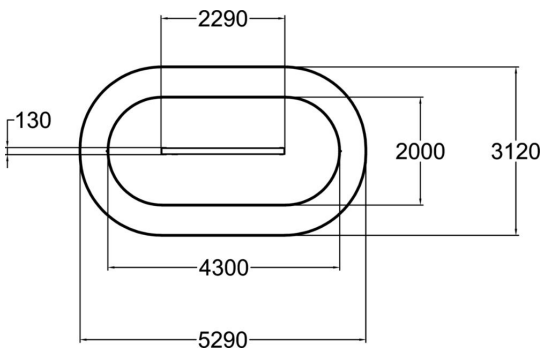

BALANCE BEAM

Wooden balancing beam intended for seniors. Balancing on the beam develops the balance organs and the sense of balance. The importance of taking care of our muscles and balance becomes evident in many small things, from buttoning a shirt to travelling on public transport.

Product length, mm	2295
Product width, mm	130
Product height, mm	240
Max. free fall height, mm	245
Safety info	EN 16630, EN 1176-1 TÜV
Installation time (for 1), H	4
Foundation options	deep_mounting surface_mounting
Wood	