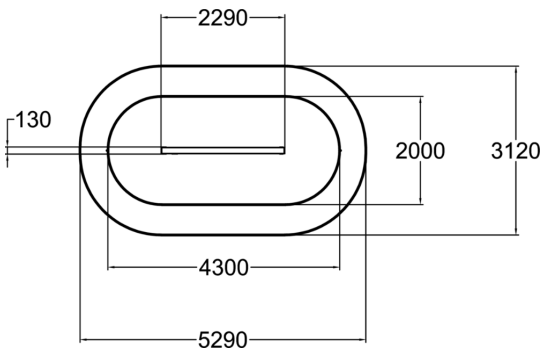

BALANCE BEAM

Wooden balancing beam intended for seniors. Balancing on the beam develops the balance organs and the sense of balance. The importance of taking care of our muscles and balance becomes evident in many small things, from buttoning a shirt to travelling on public transport.

Product length, mm	2295
Product width, mm	130
Product height, mm	240
Max. free fall height, mm	245
Safety info	EN 16630, EN 1176-1 TÜV
Installation time (for 1), H	4
Foundation options	deep_mounting surface_mounting