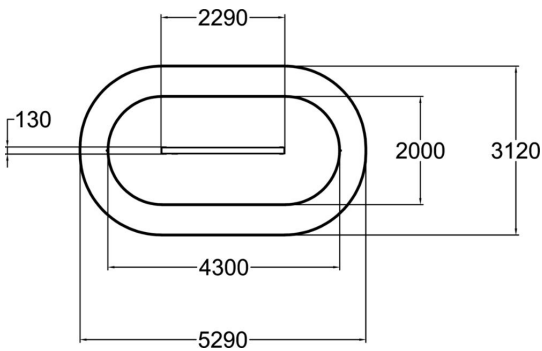

BALANCE BEAM

Wooden balancing beam intended for seniors. Balancing on the beam develops the balance organs and the sense of balance. The importance of taking care of our muscles and balance becomes evident in many small things, from buttoning a shirt to travelling on public transport.

| | |
|------------------------------|-----------------------------------|
| Product length, mm | 2295 |
| Product width, mm | 130 |
| Product height, mm | 240 |
| Max. free fall height, mm | 245 |
| Safety info | EN 16630, EN 1176-1 TÜV |
| Installation time (for 1), H | 4 |
| Foundation options | Deep mounting Surface mounting |