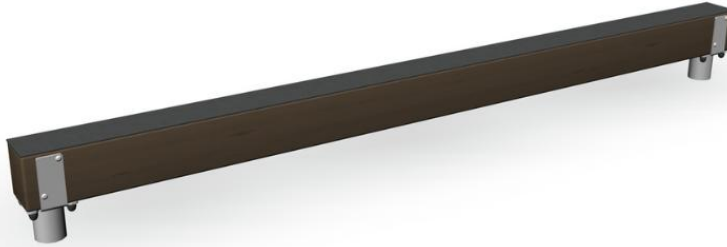

BALANCE BEAM

Wooden balancing beam intended for seniors. Balancing on the beam develops the balance organs and the sense of balance. The importance of taking care of our muscles and balance becomes evident in many small things, from buttoning a shirt to travelling on public transport.

| | |
|------------------------------|-----------------------------------|
| Product length, mm | 2295 |
| Product width, mm | 130 |
| Product height, mm | 240 |
| Max. free fall height, mm | 245 |
| Safety info | EN 16630, EN 1176-1 TÜV |
| Installation time (for 1), H | 4 |
| Foundation options | Deep mounting Surface mounting |