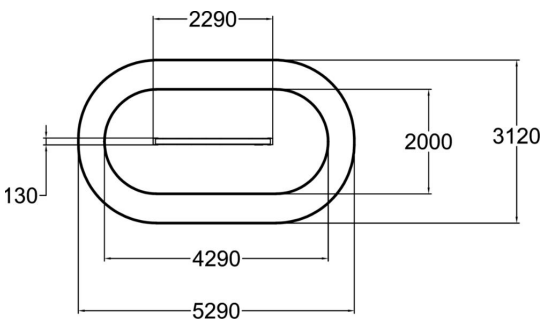

Curved wooden balancing beam intended for seniors. The beam is 130 mm wide, 275 mm high and 2,360 mm long. Balancing on the undulating beam develops the balance organs and the sense of balance. The importance of taking care of our muscles and balance becomes evident in many small things, from buttoning a shirt to travelling on public transport.

Product length, mm	2295
Product width, mm	130
Product height, mm	275
Max. free fall height, mm	275
Safety info	EN 16630, EN 1176-1 TÜV
Installation time (for 1), H	4
Foundation options	Deep mounting Surface mounting