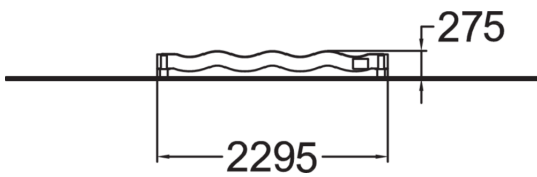

Curved wooden balancing beam intended for seniors. The beam is 130 mm wide, 275 mm high and 2,295 mm long. Balancing on the undulating beam develops the balance organs and the sense of balance. The importance of taking care of our muscles and balance becomes evident in many small things, from buttoning a shirt to travelling on public transport.

Product length, mm	2295
Product width, mm	130
Product height, mm	275
Max. free fall height, mm	275
Safety info	EN 16630, EN 1176-1 TÜV
Installation time (for 1), H	4
Foundation options	deep_mounting surface_mounting
Wood	