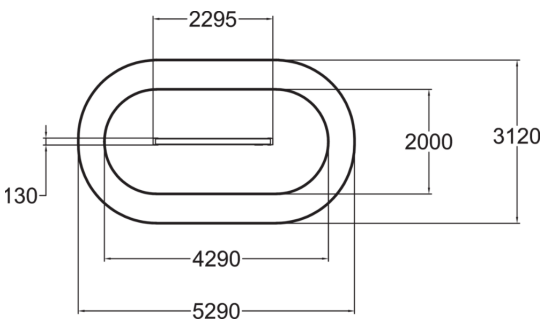

Curved wooden balancing beam intended for seniors. The beam is 130 mm wide, 275 mm high and 2,295 mm long. Balancing on the undulating beam develops the balance organs and the sense of balance. The importance of taking care of our muscles and balance becomes evident in many small things, from buttoning a shirt to travelling on public transport.

Product length, mm	2295
Product width, mm	130
Product height, mm	275
Max. free fall height, mm	275
Safety info	EN 16630, EN 1176-1 TÜV
Installation time (for 1), H	4
Foundation options	deep_mounting surface_mounting
Wood	