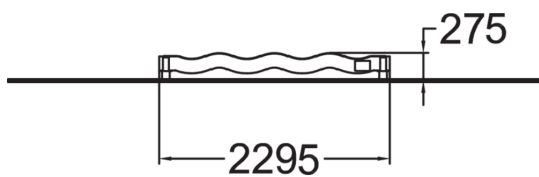

Curved wooden balancing beam intended for seniors. The beam is 130 mm wide, 275 mm high and 2,295 mm long. Balancing on the undulating beam develops the balance organs and the sense of balance. The importance of taking care of our muscles and balance becomes evident in many small things, from buttoning a shirt to travelling on public transport.

Product length, mm	2295
Product width, mm	130
Product height, mm	275
Max. free fall height, mm	275
Safety info	EN 16630, EN 1176-1 TÜV
Installation time (for 1), H	4
Foundation options	deep_mounting surface_mounting
Wood	