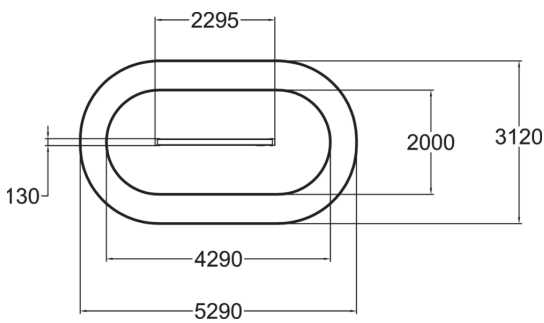

Curved wooden balancing beam intended for seniors. The beam is 130 mm wide, 275 mm high and 2,295 mm long. Balancing on the undulating beam develops the balance organs and the sense of balance. The importance of taking care of our muscles and balance becomes evident in many small things, from buttoning a shirt to travelling on public transport.

Product length, mm	2295
Product width, mm	130
Product height, mm	275
Max. free fall height, mm	275
Safety info	EN 16630, EN 1176-1 TÜV
Installation time (for 1), H	4
Foundation options	deep_mounting surface_mounting
Wood	