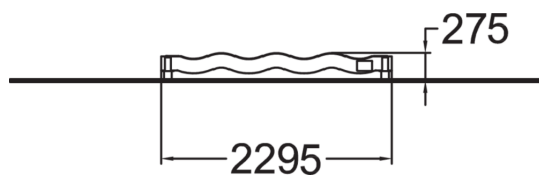

Curved wooden balancing beam intended for seniors. The beam is 130 mm wide, 275 mm high and 2,295 mm long. Balancing on the undulating beam develops the balance organs and the sense of balance. The importance of taking care of our muscles and balance becomes evident in many small things, from buttoning a shirt to travelling on public transport.

Product length, mm	2295
Product width, mm	130
Product height, mm	275
Max. free fall height, mm	275
Safety info	EN 16630, EN 1176-1 TÜV
Installation time (for 1), H	4
Foundation options	deep_mounting surface_mounting
Wood	