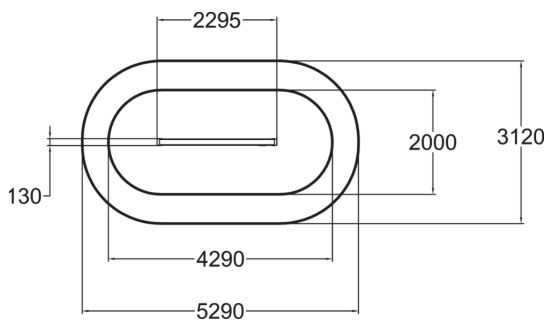

Curved wooden balancing beam intended for seniors. The beam is 130 mm wide, 275 mm high and 2,295 mm long. Balancing on the undulating beam develops the balance organs and the sense of balance. The importance of taking care of our muscles and balance becomes evident in many small things, from buttoning a shirt to travelling on public transport.

Product length, mm	2295
Product width, mm	130
Product height, mm	275
Max. free fall height, mm	275
Safety info	EN 16630, EN 1176-1 TÜV
Installation time (for 1), H	4
Foundation options	deep_mounting surface_mounting
Wood	