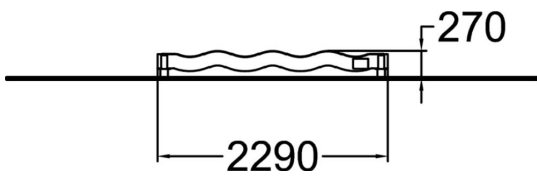

Curved wooden balancing beam intended for seniors. The beam is 130 mm wide, 275 mm high and 2,360 mm long. Balancing on the undulating beam develops the balance organs and the sense of balance. The importance of taking care of our muscles and balance becomes evident in many small things, from buttoning a shirt to travelling on public transport.

Product length, mm	2295
Product width, mm	130
Product height, mm	275
Max. free fall height, mm	275
Safety info	EN 16630, EN 1176-1 TÜV
Installation time (for 1), H	4
Foundation options	Deep mounting Surface mounting