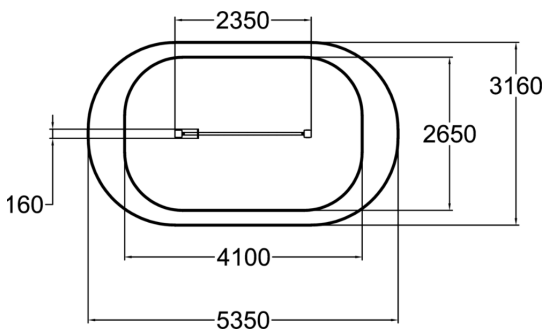

BICYCLE STAND

Free-standing bicycle parking. Spiral cycle rack for multiple bikes (6-10). The cycle rack is free-standing and can be approached from either side.

Number of users	0
Installation time (for 1), H	0
Foundation options	free_standing
Metal	