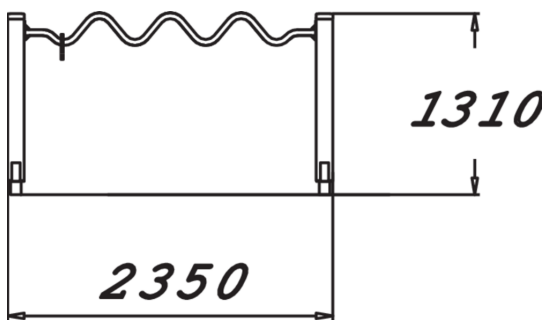

BICYCLE STAND

Free-standing bicycle parking. Spiral cycle rack for multiple bikes (6-10). The cycle rack is free-standing and can be approached from either side.

Number of users	0
Installation time (for 1), H	0
Foundation options	free_standing
Metal	