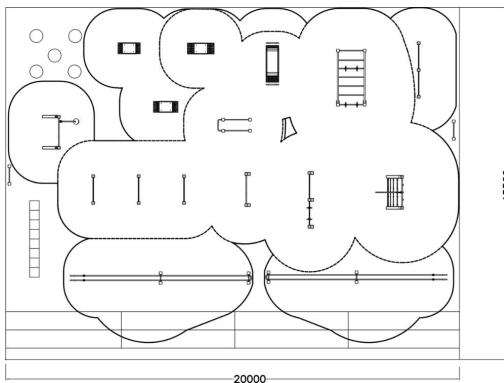

Complete and comprehensive functional training area without free weight products. 081255M Battling ropes x 2, 081240M Medicine ball throw, 081230M Monkey bars, 081235M Rope wall, 081220M Dip bar, 081225M Push-up, 081200M, 081201M ja 081202M Boxit S - L, 081210M Back 'n Abs, 081245M Flying rings, 081236 Obstacle wall, 081250M Jumper, 081290M Infokyltti x 2

Product length, mm	10660
Product width, mm	17670
Product height, mm	4115
Impact area, m ²	138.1
Foundation options	deep_mounting surface_mounting
Wood	
Metal	
Colour of walls and HPL	