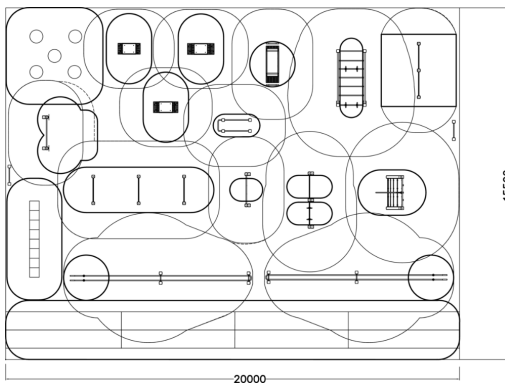

Complete and comprehensive functional training area without free weight products. 081255M Battling ropes x 2, 081240M Medicine ball throw, 081230M Monkey bars, 081235M Rope wall, 081220M Dip bar, 081225M Push-up, 081200M, 081201M ja 081202M Boxit S - L, 081210M Back 'n Abs, 081245M Flying rings, 081236 Obstacle wall, 081250M Jumper, 081290M Infokyltti x 2

Product length, mm	10660
Product width, mm	17670
Product height, mm	4115
Impact area, m <sup>2</sup>	138.1
Max. free fall height, mm	2960
Foundation options	deep_mounting surface_mounting
Wood	
Metal	
Colour of walls and HPL	