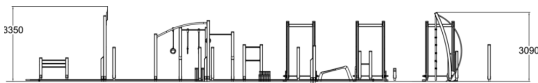

L-size Fitness Park includes all elements for functional training movements.

Product length, mm	22000
Product width, mm	15700
Product height, mm	4125
Impact area, m ²	145.5
Height required, mm	4460
Max. free fall height, mm	2960
Foundation options	deep_mounting surface_mounting
Wood	
Metal	
Colour of walls and HPL	