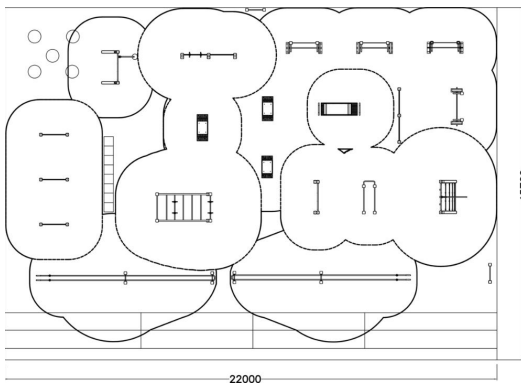

L-size Fitness Park includes all elements for functional training movements.

Product length, mm	22000
Product width, mm	15700
Product height, mm	4125
Impact area, m ²	145.5
Height required, mm	4460
Max. free fall height, mm	2960
Foundation options	Deep mounting Surface mounting