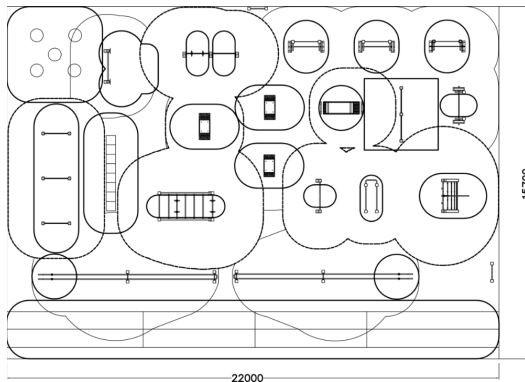

L-size Fitness Park includes all elements for functional training movements.

Product length, mm	22000
Product width, mm	15700
Product height, mm	4125
Impact area, m ²	145.5
Height required, mm	4460
Max. free fall height, mm	2960
Foundation options	deep_mounting surface_mounting
Wood	
Metal	
Colour of walls and HPL	