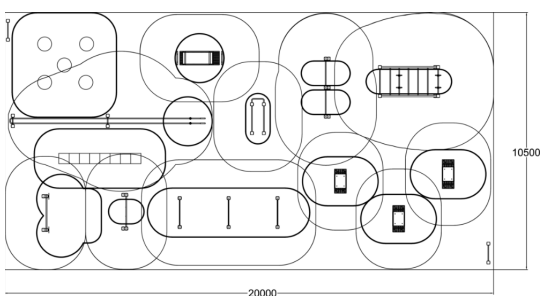

# FITNESS PARK M

M-size Fitness Park offers wide-range and challenging functional training movements without free weight products. Park includes: 081290M SIGN x 2, 081200M BOX S, 081201M BOX M, 081202M BOX L, 081255M BATTLING ROPES, 081210M BACK'N ABS, 081220M DIP BAR, 081265M PULL-UP, 081230M MONKEY BARS, 081236M OBSTACLE WALL, 081240M TRAINING WALL, 081250M JUMPER.

Product length, mm	19800
Product width, mm	9100
Product height, mm	3550
Impact area, m <sup>2</sup>	114.2
Height required, mm	3650
Max. free fall height, mm	2620
Foundation options	deep_mounting surface_mounting
Wood	
Metal	
Colour of walls and HPL	