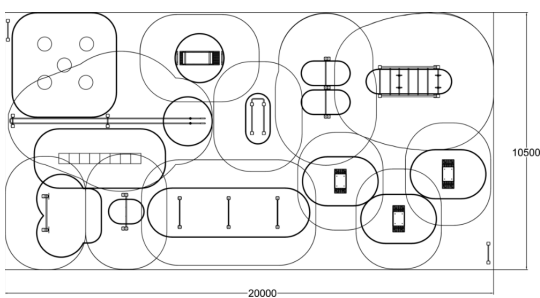

FITNESS PARK M

M-size Fitness Park offers wide-range and challenging functional training movements without free weight products. Park includes: 081290M SIGN x 2, 081200M BOX S, 081201M BOX M, 081202M BOX L, 081255M BATTLING ROPES, 081210M BACK'N ABS, 081220M DIP BAR, 081265M PULL-UP, 081230M MONKEY BARS, 081236M OBSTACLE WALL, 081240M MEDICINE BALL THROW, 081250M JUMPER.

Product length, mm	19800
Product width, mm	9100
Product height, mm	3550
Impact area, m ²	114.2
Height required, mm	3650
Max. free fall height, mm	2620
Foundation options	deep_mounting surface_mounting
Wood	
Metal	
Colour of walls and HPL	