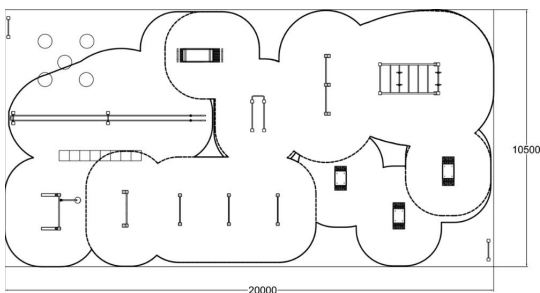

# FITNESS PARK M

M-size Fitness Park offers wide-range and challenging functional training movements without free weight products. Park includes: 081290M SIGN x 2, 081200M BOX S, 081201M BOX M, 081202M BOX L, 081255M BATTLEING ROPES, 081210M BACK'N ABS, 081220M DIP BAR, 081265M PULL-UP, 081230M MONKEY BARS, 081236M OBSTACLE WALL, 081240M MEDICINE BALL THROW, 081250M JUMPER.

Product length, mm	20000
Product width, mm	10500
Foundation options	Deep mounting Surface mounting