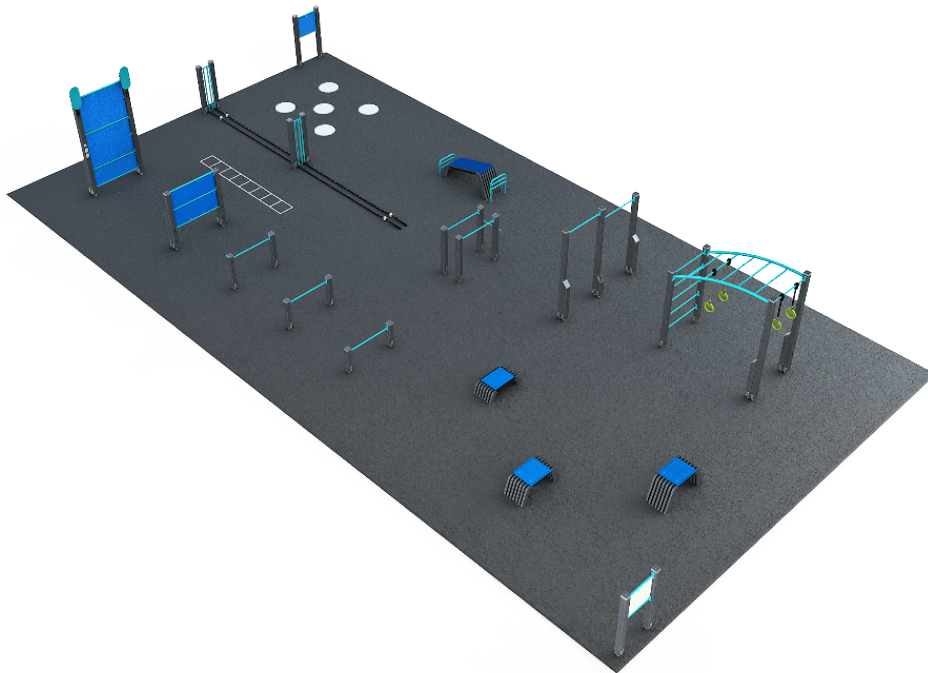

FITNESS PARK M

M-size Fitness Park offers wide-range and challenging functional training movements without free weight products. Park includes: 081290M SIGN x 2, 081200M BOX S, 081201M BOX M, 081202M BOX L, 081255M BATTLING ROPES, 081210M BACK'N ABS, 081220M DIP BAR, 081265M PULL-UP, 081230M MONKEY BARS, 081236M OBSTACLE WALL, 081240M MEDICINE BALL THROW, 081250M JUMPER.

Product length, mm	19800
Product width, mm	9100
Product height, mm	3550
Impact area, m ²	114.2
Height required, mm	3650
Max. free fall height, mm	2620
Foundation options	deep_mounting surface_mounting
Wood	
Metal	
Colour of walls and HPL	