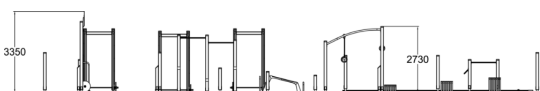

FITNESS PARK M

M-size Fitness Park offers wide-range and challenging functional training movements. Park includes: 081290M SIGN x 2; 081200M BOX S; 081201M BOX M; 081202M BOX L; 081255M BATTLEING ROPES; 081210M BACK;N ABS; 081220M DIP BAR; 081265M PULL-UP; 081205M BARBELL S; 081206M BARBELL M; 081207M BARBELL L; 081275M DEAD LIFT; 081230M MONKEY BARS; 081236M OBSTACLE WALL; 081240M MEDICINE BALL THROW; 081250M JUMPER

Product length, mm	20540
Product width, mm	10870
Product height, mm	3550
Impact area, m ²	124.4
Height required, mm	3650
Max. free fall height, mm	2620
Foundation options	deep_mounting surface_mounting
Wood	
Metal	
Colour of walls and HPL	