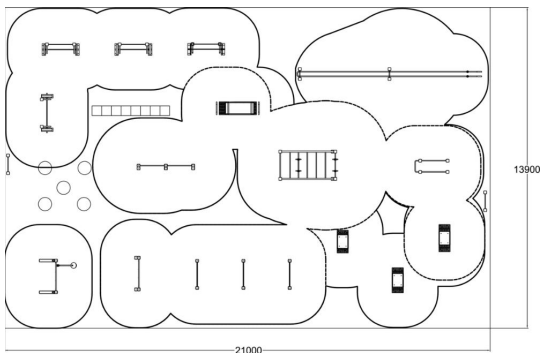

# FITNESS PARK M

M-size Fitness Park offers wide-range and challenging functional training movements. Park includes: 081290M SIGN x 2; 081200M BOX S; 081201M BOX M; 081202M BOX L; 081255M BATTLING ROPES; 081210M BACK;N ABS; 081220M DIP BAR; 081265M PULL-UP; 081205M BARBELL S; 081206M BARBELL M; 081207M BARBELL L; 081275M DEAD LIFT; 081230M MONKEY BARS; 081236M OBSTACLE WALL; 081240M MEDICINE BALL THROW; 081250M JUMPER

Product length, mm	21000
Product width, mm	13900
Product height, mm	4125
Impact area, m <sup>2</sup>	124.4
Height required, mm	4460
Max. free fall height, mm	2620
Foundation options	Deep mounting Surface mounting