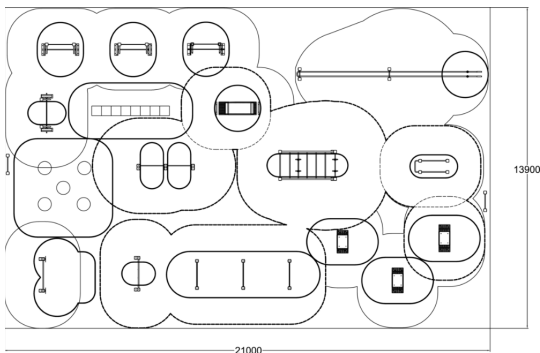

FITNESS PARK M

M-size Fitness Park offers wide-range and challenging functional training movements. Park includes: 081290M SIGN x 2; 081200M BOX S; 081201M BOX M; 081202M BOX L; 081255M BATTLEING ROPES; 081210M BACK;N ABS; 081220M DIP BAR; 081265M PULL-UP; 081205M BARBELL S; 081206M BARBELL M; 081207M BARBELL L; 081275M DEAD LIFT; 081230M MONKEY BARS; 081236M OBSTACLE WALL; 081240M MEDICINE BALL THROW; 081250M JUMPER

Product length, mm	20540
Product width, mm	10870
Product height, mm	3550
Impact area, m ²	124.4
Height required, mm	3650
Max. free fall height, mm	2620
Foundation options	deep_mounting surface_mounting
Wood	
Metal	
Colour of walls and HPL	