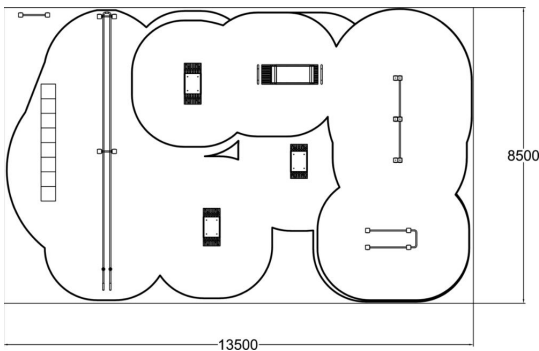

S-sized park offers basics for functional training. In this park there aren't any free weight products. Park includes: 081255M Battling ropes, 081220M Dip bar, 081265M Pull-up, 081200M, 081201M and 081202M Boxes S - L, 081210M Back 'n Abs, 081290M Info sign

Product length, mm	7996
Product width, mm	11430
Product height, mm	2379
Impact area, m ²	50.4
Foundation options	Deep mounting Surface mounting