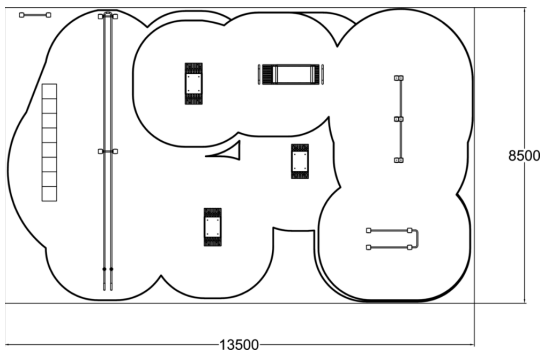

S-sized park offers basics for functional training. In this park there aren't any free weight products. Park includes: 081255M Battling ropes, 081220M Dip bar, 081265M Pull-up, 081200M, 081201M and 081202M Boxes S - L, 081210M Back 'n Abs, 081290M Info sign

Number of users	9
Product length, mm	7996
Product width, mm	11430
Product height, mm	2379
Impact area, m <sup>2</sup>	50.4
Max. free fall height, mm	2320
Foundation options	deep_mounting surface_mounting
Wood	
Metal	
Colour of walls and HPL	