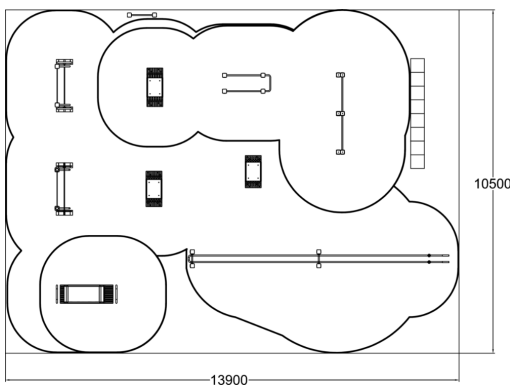

S-size Fitness Park includes basic equipments for functional training movements. Park includes next products: 081255M BATTLING ROPES 081205M BARBELL S 081206M BARBELL M 081220M DIP BAR 081290M SIGN 081265M PULL-UP 081200M BOX S 081201M BOX M 081202M BOX L 081210M BACK;N ABS

Product length, mm	13900
Product width, mm	10500
Product height, mm	2425
Impact area, m ²	51.6
Height required, mm	2620
Max. free fall height, mm	2320
Foundation options	deep_mounting surface_mounting
Wood	
Metal	
Colour of walls and HPL	