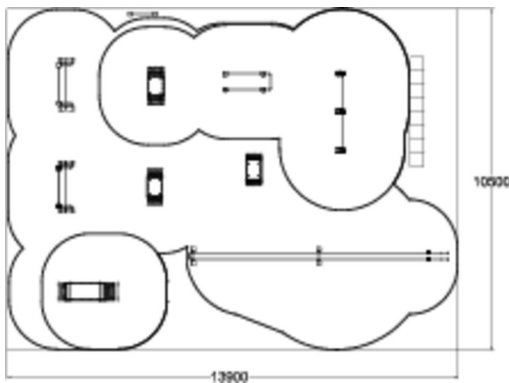

FITNESS PARK S

S-size Fitness Park includes basic equipments for functional training movements. Park includes next products: 081255M BATTLING ROPES 081205M BARBELL S 081206M BARBELL M 081220M DIP BAR 081290M SIGN 081265M PULL-UP 081200M BOX S 081201M BOX M 081202M BOX L 081210M BACK;N ABS

Product length, mm	13900
Product width, mm	10500
Product height, mm	2425
Impact area, m ²	51.6
Height required, mm	2620
Max. free fall height, mm	2320
Foundation options	Deep mounting Surface mounting