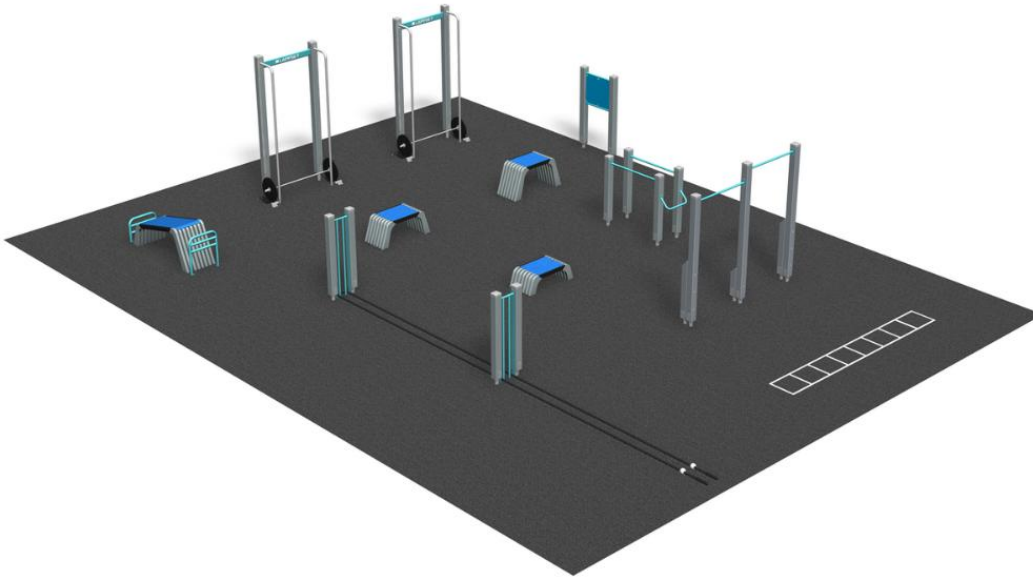

# FITNESS PARK S

S-size Fitness Park includes basic equipments for functional training movements. Park includes next products: 081255M BATTLING ROPES 081205M BARBELL S 081206M BARBELL M 081220M DIP BAR 081290M SIGN 081265M PULL-UP 081200M BOX S 081201M BOX M 081202M BOX L 081210M BACK;N ABS

Product length, mm	13900
Product width, mm	10500
Product height, mm	2425
Impact area, m <sup>2</sup>	51.6
Height required, mm	2620
Max. free fall height, mm	2320
Foundation options	Deep mounting Surface mounting