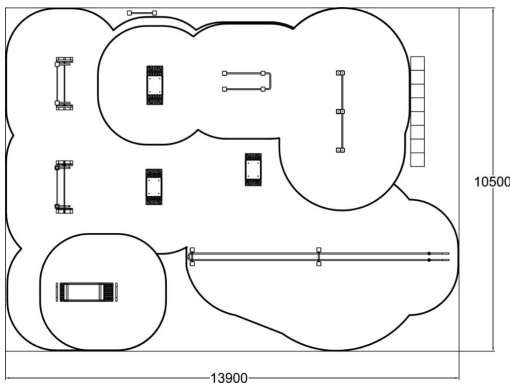

# FITNESS PARK S

S-size Fitness Park includes basic equipments for functional training movements. Park includes next products: 081255M BATTLING ROPES 081205M BARBELL S 081206M BARBELL M 081220M DIP BAR 081290M SIGN 081265M PULL-UP 081200M BOX S 081201M BOX M 081202M BOX L 081210M BACK;N ABS

Product length, mm	13900
Product width, mm	10500
Product height, mm	2425
Impact area, m <sup>2</sup>	51.6
Height required, mm	2620
Max. free fall height, mm	2320
Foundation options	Deep mounting Surface mounting