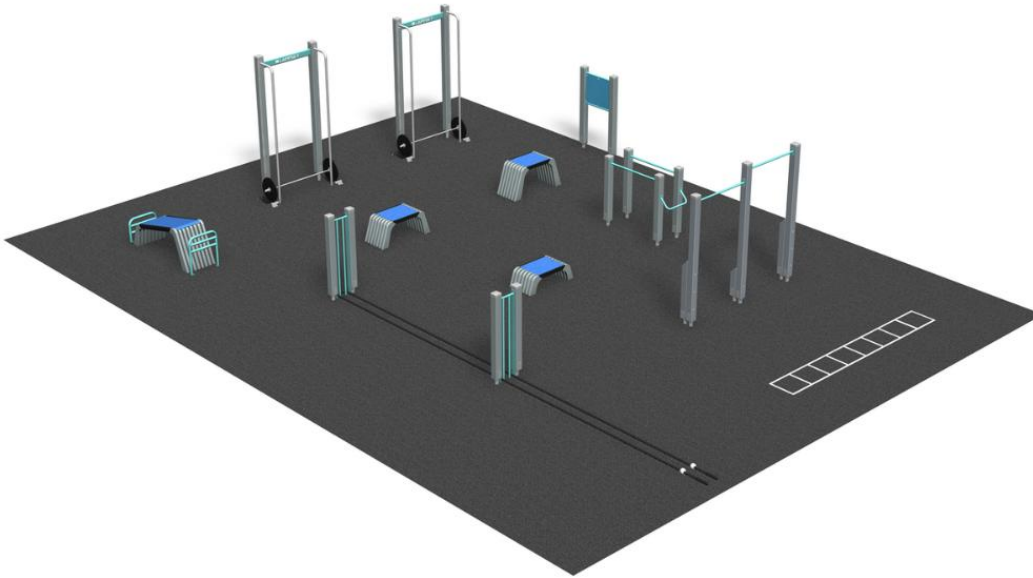

FITNESS PARK S

S-size Fitness Park includes basic equipments for functional training movements. Park includes next products: 081255M BATTLING ROPES 081205M BARBELL S 081206M BARBELL M 081220M DIP BAR 081290M SIGN 081265M PULL-UP 081200M BOX S 081201M BOX M 081202M BOX L 081210M BACK;N ABS

Product length, mm	13900
Product width, mm	10500
Product height, mm	2425
Impact area, m ²	51.6
Height required, mm	2620
Max. free fall height, mm	2320
Foundation options	Deep mounting Surface mounting