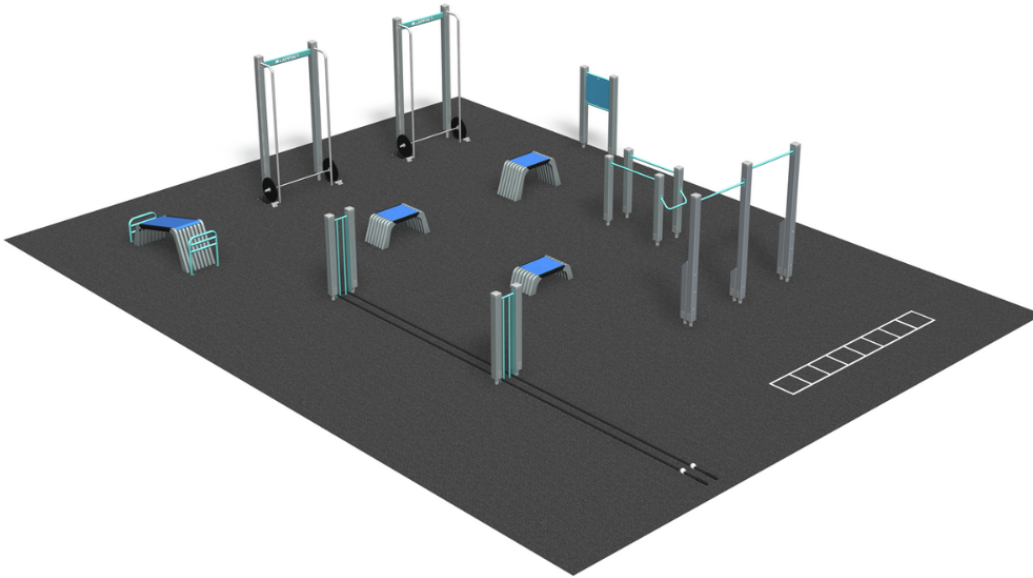

FITNESS PARK S

S-size Fitness Park includes basic equipments for functional training movements. Park includes next products: 081255M BATTLING ROPES 081205M BARBELL S 081206M BARBELL M 081220M DIP BAR 081290M SIGN 081265M PULL-UP 081200M BOX S 081201M BOX M 081202M BOX L 081210M BACK;N ABS

Product length, mm	13900
Product width, mm	10500
Product height, mm	2425
Impact area, m ²	51.6
Height required, mm	2620
Max. free fall height, mm	2320
Foundation options	deep_mounting surface_mounting
Wood	
Metal	
Colour of walls and HPL	