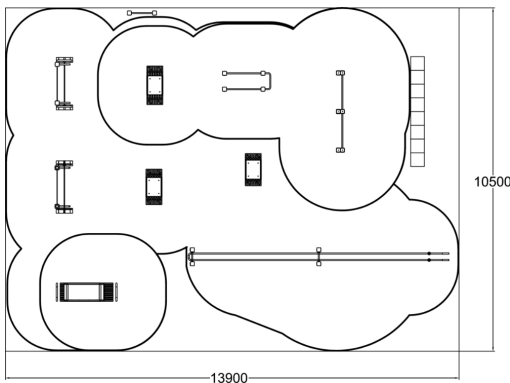

FITNESS PARK S

S-size Fitness Park includes basic equipments for functional training movements. Park includes next products: 081255M BATTLING ROPES 081205M BARBELL S 081206M BARBELL M 081220M DIP BAR 081290M SIGN 081265M PULL-UP 081200M BOX S 081201M BOX M 081202M BOX L 081210M BACK;N ABS

Product length, mm	13900
Product width, mm	10500
Product height, mm	2425
Impact area, m ²	51.6
Height required, mm	2620
Max. free fall height, mm	2320
Foundation options	deep_mounting surface_mounting
Wood	
Metal	
Colour of walls and HPL	