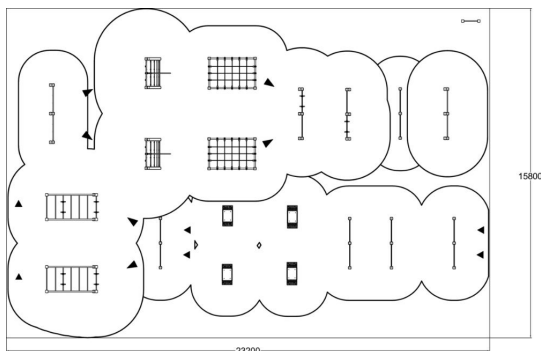

# FITNESS TRACK L

Tracks are designed especially for high school yard environment, but suits also to other surroundings. L-size track includes next products: 081290M SIGN, 081200M BOX S x 2, 081201M BOX M x 2, 081250M JUMPER x 2, 081282M LADDERS x 2, 081235M ROPE WALL x 2, 081245M, FLYING RINGS x 2, 081280M LEOPARD CRAWL x 2, 081236M OBSTACLE WALL x 2, 081230M MONKEY BARS x 2, 081225M PUSH-UP x 2

Product length, mm	23200
Product width, mm	15800
Product height, mm	2985
Impact area, m <sup>2</sup>	190.9
Height required, mm	4460
Max. free fall height, mm	2960
Safety info	EN 1176-1, EN 16630
Foundation options	Deep mounting Surface mounting