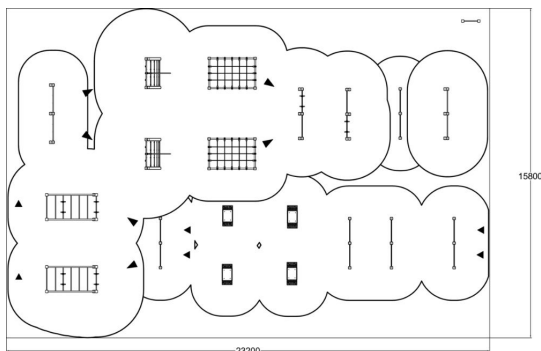

FITNESS TRACK L

Tracks are designed especially for high school yard environment, but suits also to other surroundings. L-size track includes next products: 081290M SIGN, 081200M BOX S x 2, 081201M BOX M x 2, 081250M JUMPER x 2, 081282M LADDERS x 2, 081235M ROPE WALL x 2, 081245M, FLYING RINGS x 2, 081280M LEOPARD CRAWL x 2, 081236M OBSTACLE WALL x 2, 081230M MONKEY BARS x 2, 081225M PUSH-UP x 2

Product length, mm	23200
Product width, mm	15800
Product height, mm	2985
Impact area, m ²	190.9
Height required, mm	4460
Max. free fall height, mm	2960
Safety info	EN 1176-1, EN 16630
Foundation options	Deep mounting Surface mounting