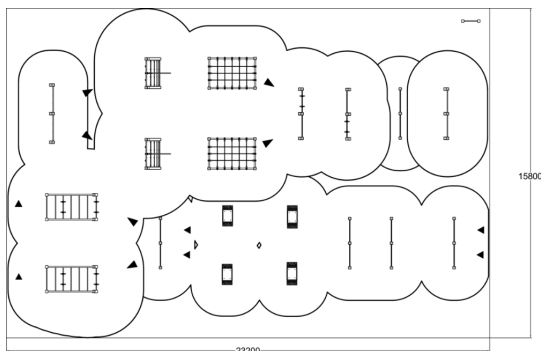

FITNESS TRACK L

Tracks are designed especially for high school yard environment, but suits also to other surroundings. L-size track includes next products: 081290M SIGN, 081200M BOX S x 2, 081201M BOX M x 2, 081250M JUMPER x 2, 081282M LADDERS x 2, 081235M ROPE WALL x 2, 081245M, FLYING RINGS x 2, 081280M LEOPARD CRAWL x 2, 081236M OBSTACLE WALL x 2, 081230M MONKEY BARS x 2, 081225M PUSH-UP x 2

Product length, mm	23200
Product width, mm	15800
Product height, mm	2985
Impact area, m ²	190.9
Height required, mm	4460
Max. free fall height, mm	2960
Safety info	EN 1176-1, EN 16630
Foundation options	deep_mounting surface_mounting
Wood	
Metal	
Colour of walls and HPL	