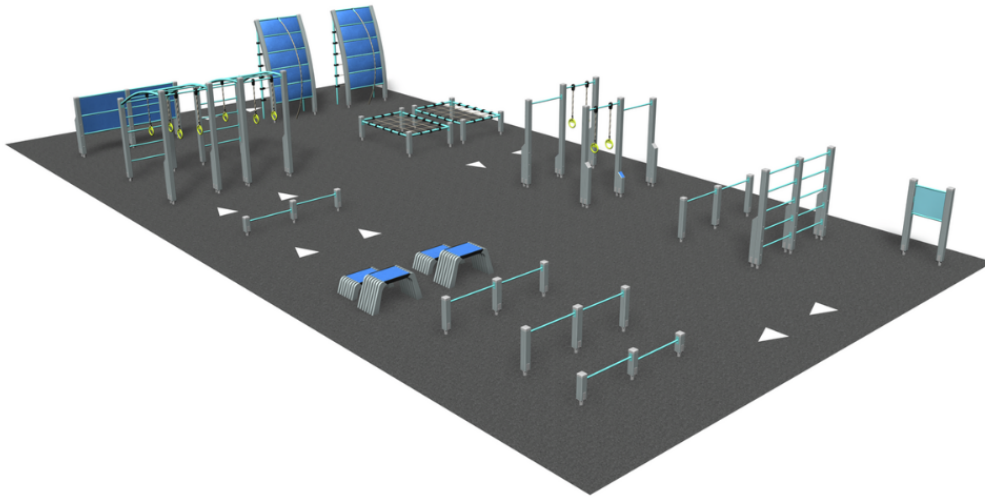

FITNESS TRACK L

Tracks are designed especially for high school yard environment, but suits also to other surroundings. L-size track includes next products: 081290M SIGN, 081200M BOX S x 2, 081201M BOX M x 2, 081250M JUMPER x 2, 081282M LADDERS x 2, 081235M ROPE WALL x 2, 081245M, FLYING RINGS x 2, 081280M LEOPARD CRAWL x 2, 081236M OBSTACLE WALL x 2, 081230M MONKEY BARS x 2, 081225M PUSH-UP x 2

Product length, mm	23200
Product width, mm	15800
Product height, mm	2985
Impact area, m ²	190.9
Height required, mm	4460
Max. free fall height, mm	2960
Safety info	EN 1176-1, EN 16630
Foundation options	deep_mounting surface_mounting
Wood	
Metal	
Colour of walls and HPL	