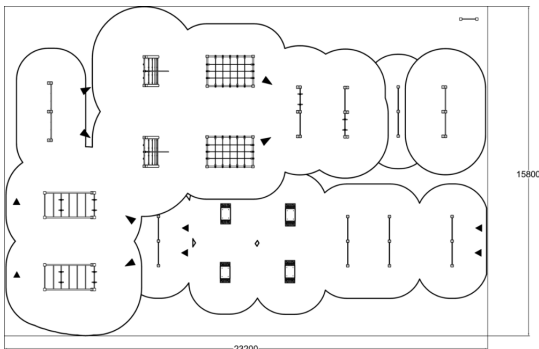

# FITNESS TRACK L

Tracks are designed especially for high school yard environment, but suits also to other surroundings. L-size track includes next products: 081290M SIGN, 081200M BOX S x 2, 081201M BOX M x 2, 081250M JUMPER x 2, 081282M LADDERS x 2, 081235M ROPE WALL x 2, 081245M, FLYING RINGS x 2, 081280M LEOPARD CRAWL x 2, 081236M OBSTACLE WALL x 2, 081230M MONKEY BARS x 2, 081225M PUSH-UP x 2

Product length, mm	23200
Product width, mm	15800
Product height, mm	2985
Impact area, m <sup>2</sup>	190.9
Height required, mm	4460
Max. free fall height, mm	2960
Safety info	EN 1176-1, EN 16630
Foundation options	deep_mounting surface_mounting
Wood	
Metal	
Colour of walls and HPL	