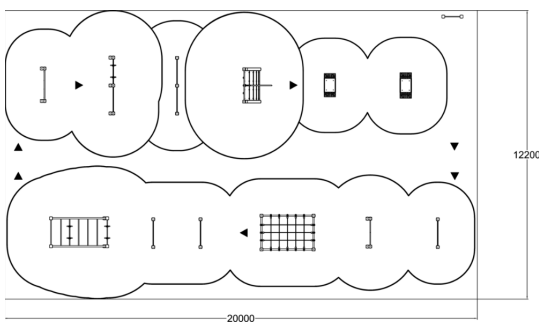

# FITNESS TRACK M

Tracks are designed especially for high school yard environment, but suits also to other surroundings. M-size track includes: 081290M SIGN, 081200M BOX S, 081201M BOX M, 081250M JUMPER, 081282M LADDERS, 081235M ROPE WALL, 081245M FLYING RINGS, 081280M LEOPARD CRAWL, 081236M OBSTACLE WALL, 081230M MONKEY BARS, 081225M PUSH-UP

Product length, mm	20000
Product width, mm	12200
Product height, mm	2985
Impact area, m <sup>2</sup>	145.7
Height required, mm	4460
Max. free fall height, mm	2960
Safety info	EN 1176-1, EN 16630
Foundation options	deep_mounting surface_mounting
Wood	
Metal	
Colour of walls and HPL	