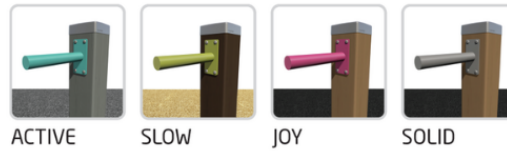

# FITNESS TRACK M

Tracks are designed especially for high school yard environment, but suits also to other surroundings. M-size track includes: 081290M SIGN, 081200M BOX S, 081201M BOX M, 081250M JUMPER, 081282M LADDERS, 081235M ROPE WALL, 081245M FLYING RINGS, 081280M LEOPARD CRAWL, 081236M OBSTACLE WALL, 081230M MONKEY BARS, 081225M PUSH-UP

Product length, mm	20000
Product width, mm	12200
Product height, mm	2985
Impact area, m <sup>2</sup>	145.7
Height required, mm	4460
Max. free fall height, mm	2960
Safety info	EN 1176-1, EN 16630
Foundation options	deep_mounting surface_mounting
Wood	
Metal	
Colour of walls and HPL	