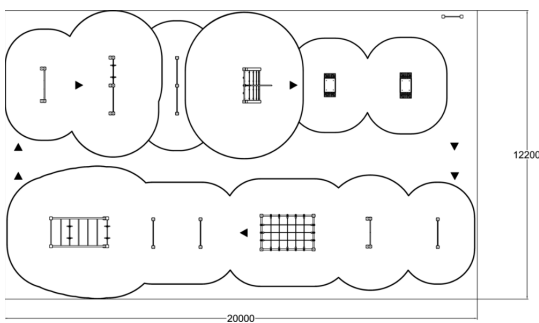

FITNESS TRACK M

Tracks are designed especially for high school yard environment, but suits also to other surroundings. M-size track includes: 081290M SIGN, 081200M BOX S, 081201M BOX M, 081250M JUMPER, 081282M LADDERS, 081235M ROPE WALL, 081245M FLYING RINGS, 081280M LEOPARD CRAWL, 081236M OBSTACLE WALL, 081230M MONKEY BARS, 081225M PUSH-UP

Product length, mm	20000
Product width, mm	12200
Product height, mm	2985
Impact area, m ²	145.7
Height required, mm	4460
Max. free fall height, mm	2960
Safety info	EN 1176-1, EN 16630
Foundation options	deep_mounting surface_mounting
Wood	
Metal	
Colour of walls and HPL	