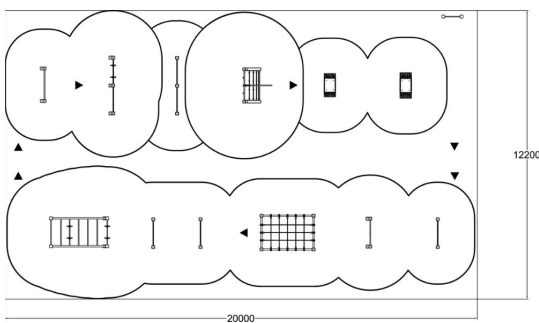

FITNESS TRACK M

Tracks are designed especially for high school yard environment, but suits also to other surroundings. M-size track includes: 081290M SIGN, 081200M BOX S, 081201M BOX M, 081250M JUMPER, 081282M LADDERS, 081235M ROPE WALL, 081245M FLYING RINGS, 081280M LEOPARD CRAWL, 081236M OBSTACLE WALL, 081230M MONKEY BARS, 081225M PUSH-UP

Product length, mm	20000
Product width, mm	12200
Product height, mm	2985
Impact area, m ²	145.7
Height required, mm	4460
Max. free fall height, mm	2960
Safety info	EN 1176-1, EN 16630
Foundation options	Deep mounting Surface mounting