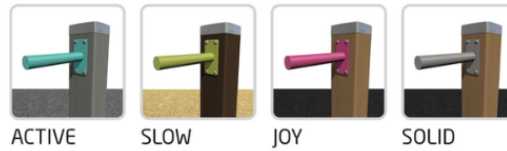

FITNESS TRACK M

Tracks are designed especially for high school yard environment, but suits also to other surroundings. M-size track includes: 081290M SIGN, 081200M BOX S, 081201M BOX M, 081250M JUMPER, 081282M LADDERS, 081235M ROPE WALL, 081245M FLYING RINGS, 081280M LEOPARD CRAWL, 081236M OBSTACLE WALL, 081230M MONKEY BARS, 081225M PUSH-UP

Product length, mm	20000
Product width, mm	12200
Product height, mm	2985
Impact area, m ²	145.7
Height required, mm	4460
Max. free fall height, mm	2960
Safety info	EN 1176-1, EN 16630
Foundation options	deep_mounting surface_mounting
Wood	
Metal	
Colour of walls and HPL	