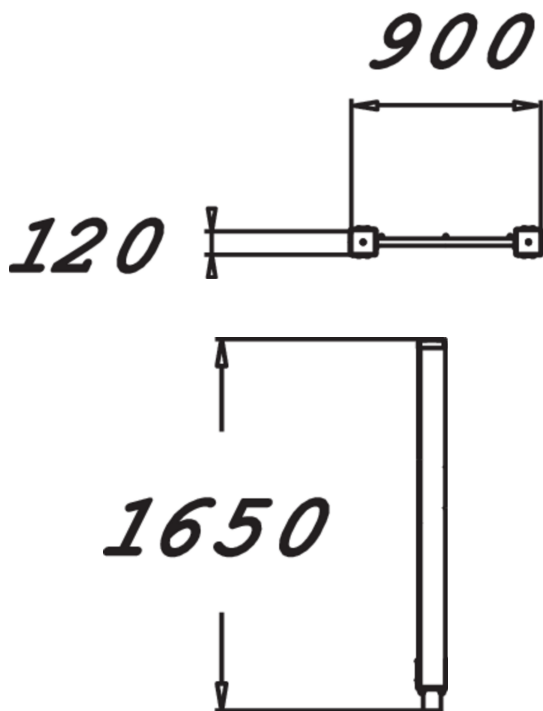

1,650 mm high instruction panel belonging to the Fitness family of products, with ideas for how to begin exercising. The instructions are given in pictures. The sign includes QR codes that link directly to demonstration videos on our YouTube channel.

Product length, mm	120
Product width, mm	890
Product height, mm	1650
Foundation options	deep_mounting surface_mounting
Wood	
Metal	