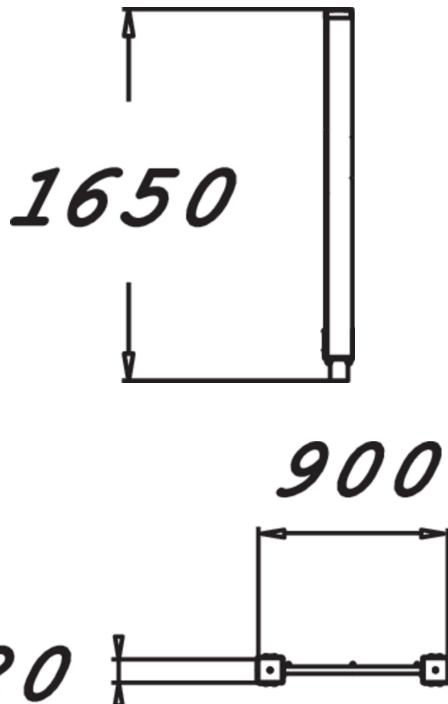

1,650 mm high instruction panel belonging to the Fitness family of products, with ideas for how to begin exercising. The instructions are given in pictures. The sign includes QR codes that link directly to demonstration videos on our YouTube channel.

Product length, mm	120
Product width, mm	890
Product height, mm	1650
Foundation options	deep_mounting surface_mounting
Wood	
Metal	