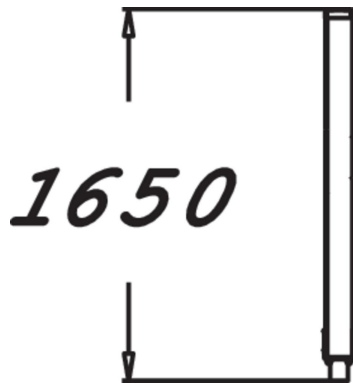

1,650 mm high instruction panel belonging to the Fitness family of products, with ideas for how to begin exercising. The instructions are given in pictures. The sign includes QR codes that link directly to demonstration videos on our YouTube channel.

Product length, mm	120
Product width, mm	890
Product height, mm	1650
Foundation options	deep_mounting surface_mounting