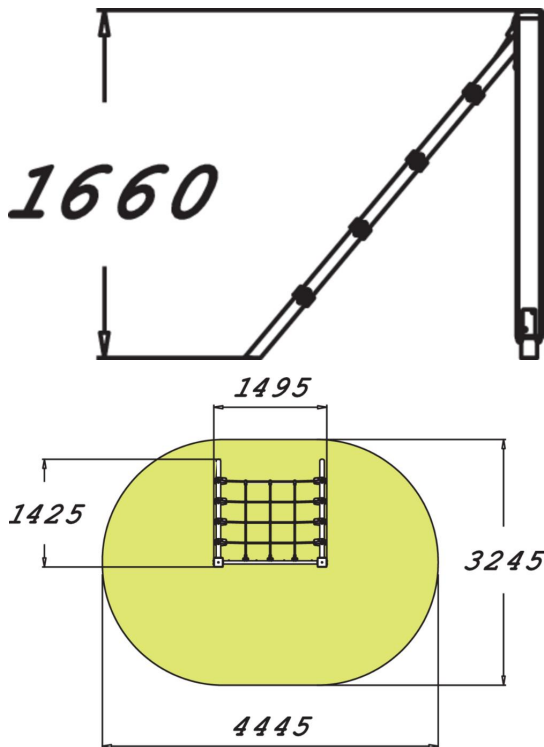

CARGO NET WALL

The Cargo Net Wall is a 1,660 mm high obstacle wall with a net on one side and a solid wall on the other. The net is angled, while the wall is vertical. The wall can be climbed to strengthen the upper body. An easier version is to ascend using the ladder and descend by jumping down. Climbing a wall is a fun way of providing new forms of exercise for adults, which is guaranteed to raise the heart rate!

Product length, mm	1495
Product width, mm	1425
Product height, mm	1660
Impact area, m ²	15.4
Height required, mm	3150
Max. free fall height, mm	1650
Safety info	EN 16630, EN 1176-1 TÜV
Foundation options	Deep mounting Surface mounting