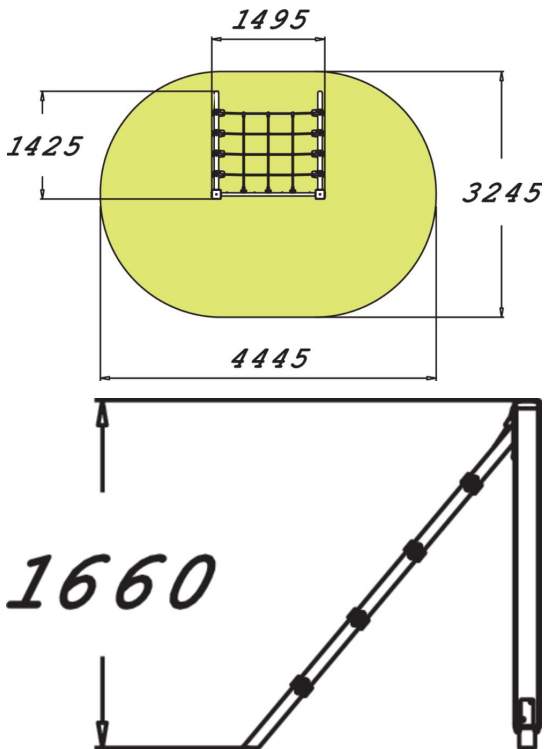

CARGO NET WALL

The Cargo Net Wall is a 1,660 mm high obstacle wall with a net on one side and a solid wall on the other. The net is angled, while the wall is vertical. The wall can be climbed to strengthen the upper body. An easier version is to ascend using the ladder and descend by jumping down. Climbing a wall is a fun way of providing new forms of exercise for adults, which is guaranteed to raise the heart rate!

Product length, mm	1495
Product width, mm	1425
Product height, mm	1660
Impact area, m ²	15.4
Height required, mm	3150
Max. free fall height, mm	1650
Safety info	EN 16630, EN 1176-1 TÜV
Foundation options	Deep mounting Surface mounting