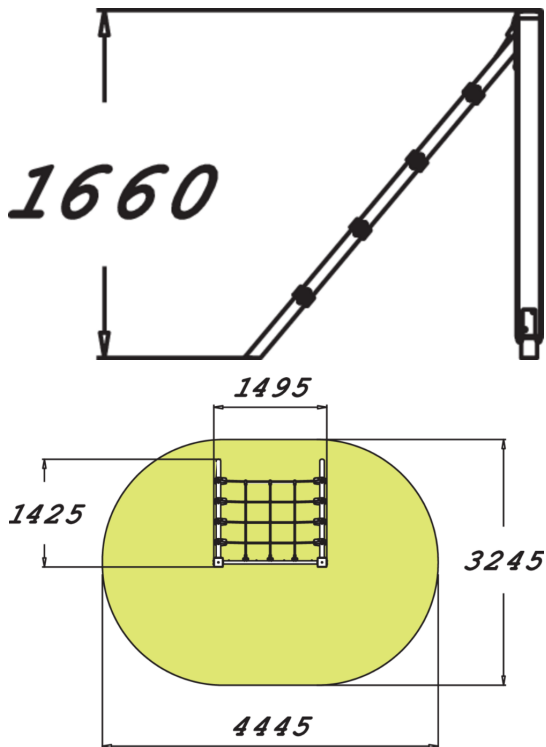

CARGO NET WALL

The Cargo Net Wall is a 1,660 mm high obstacle wall with a net on one side and a solid wall on the other. The net is angled, while the wall is vertical. The wall can be climbed to strengthen the upper body. An easier version is to ascend using the ladder and descend by jumping down. Climbing a wall is a fun way of providing new forms of exercise for adults, which is guaranteed to raise the heart rate!

Number of users	1
Product length, mm	1495
Product width, mm	1425
Product height, mm	1660
Impact area, m ²	15.4
Height required, mm	3150
Max. free fall height, mm	1650
Safety info	EN 16630, EN 1176-1 TÜV
Foundation options	deep_mounting surface_mounting
Wood	
Metal	
Colour of walls and HPL	