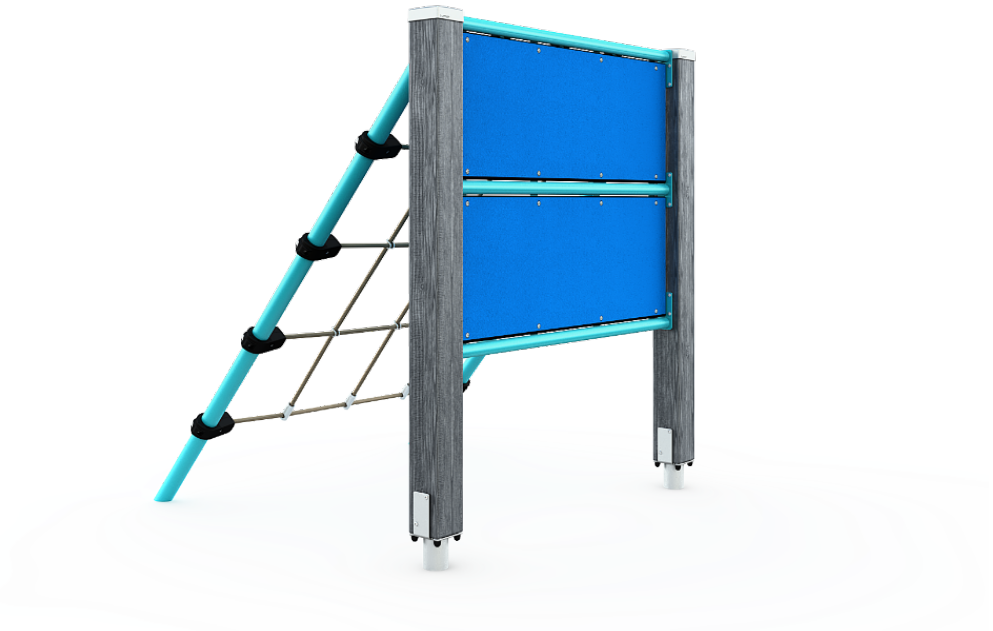

CARGO NET WALL

The Cargo Net Wall is a 1,660 mm high obstacle wall with a net on one side and a solid wall on the other. The net is angled, while the wall is vertical. The wall can be climbed to strengthen the upper body. An easier version is to ascend using the ladder and descend by jumping down. Climbing a wall is a fun way of providing new forms of exercise for adults, which is guaranteed to raise the heart rate!

Number of users	1
Product length, mm	1495
Product width, mm	1425
Product height, mm	1660
Impact area, m ²	15.4
Height required, mm	3150
Max. free fall height, mm	1650
Safety info	EN 16630, EN 1176-1 TÜV
Foundation options	deep_mounting surface_mounting
Wood	
Metal	
Colour of walls and HPL	