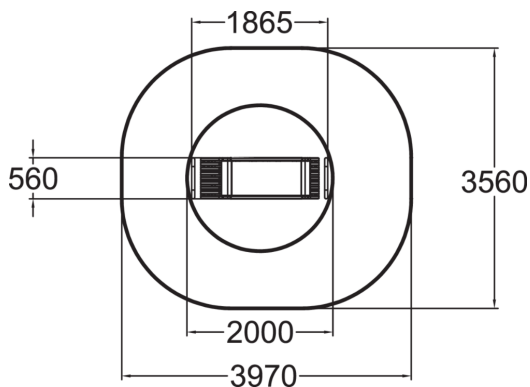

Back'n Abs is an inclined bench (685 mm high at one end and 430 mm at the other), suitable for back and abdominal exercises, in order to improve core strength equally at the front and back of the body. There are separate metal footrests at both ends. Core fitness helps to support the body and provide good posture, forming an important elements of almost everything we do.

Number of users	1
Product length, mm	1865
Product width, mm	560
Product height, mm	685
Max. free fall height, mm	685
Safety info	EN 16630, EN 1176-1 TÜV
Installation time (for 1), H	2
Foundation options	deep_mounting surface_mounting
Wood	
Metal	