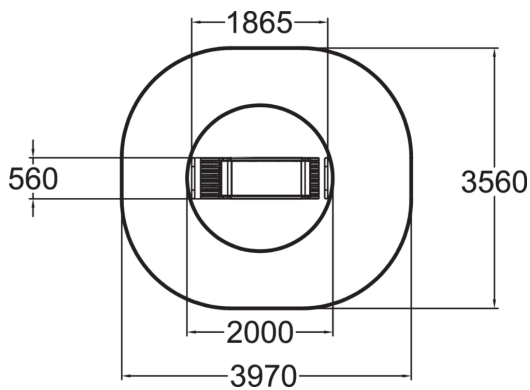

Back'n Abs is an inclined bench (685 mm high at one end and 430 mm at the other), suitable for back and abdominal exercises, in order to improve core strength equally at the front and back of the body. There are separate metal footrests at both ends. Core fitness helps to support the body and provide good posture, forming an important elements of almost everything we do.

Number of users	1
Product length, mm	1865
Product width, mm	560
Product height, mm	685
Max. free fall height, mm	685
Safety info	EN 16630, EN 1176-1 TÜV
Installation time (for 1), H	2
Foundation options	deep_mounting surface_mounting
Wood	
Metal	