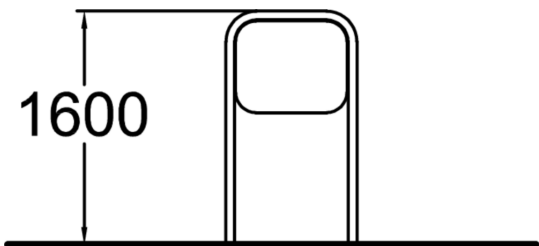

Signpost with a curved design for use in Gym Parks, providing training programmes for beginners.

Product length, mm	900
Product width, mm	60
Product height, mm	1600
Foundation options	surface_mounting
Metal	