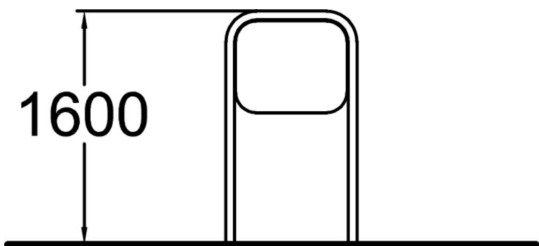

Signpost with a curved design for use in Gym Parks, providing training programmes for beginners.

Product length, mm	900
Product width, mm	60
Product height, mm	1600
Foundation options	Surface mounting