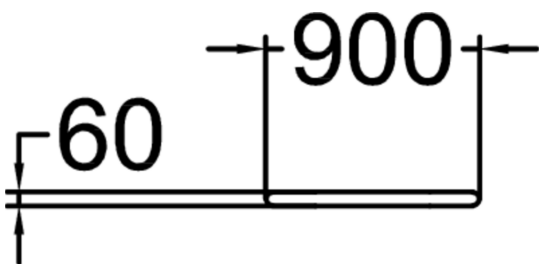

Signpost with a curved design for use in Gym Parks, providing training programmes for beginners.

Product length, mm	900
Product width, mm	60
Product height, mm	1600
Foundation options	surface_mounting
Metal	