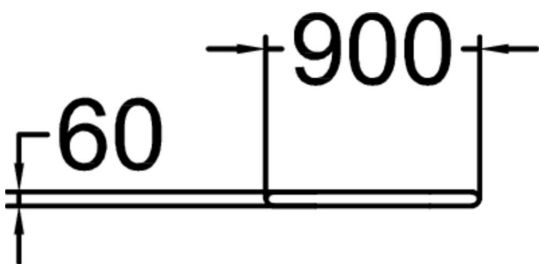

Signpost with a curved design for use in Gym Parks, providing training programmes for beginners.

Product length, mm	900
Product width, mm	60
Product height, mm	1600
Foundation options	Surface mounting