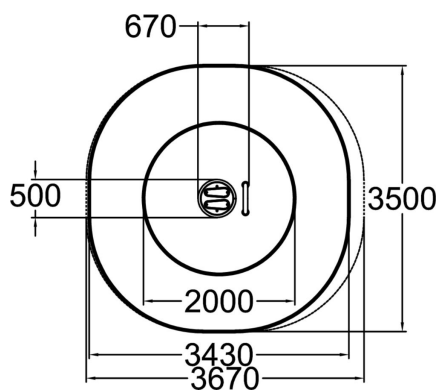

In Core twister the user stands on a round platform, which moves sideways and a bar to hold on to. Core twister is 305 mm high and the standing platform is 136 mm high. Core twister is perfect for core training improving the strength of core muscles and mobility. Core twister can be installed on loose fill material also.

Number of users	1
Product length, mm	670
Product width, mm	500
Product height, mm	1300
Falling space, m ²	10.9
Height required, mm	2330
Max. free fall height, mm	130
Safety info	EN 16630, EN 1176-1 TÜV
Foundation options	Surface mounting