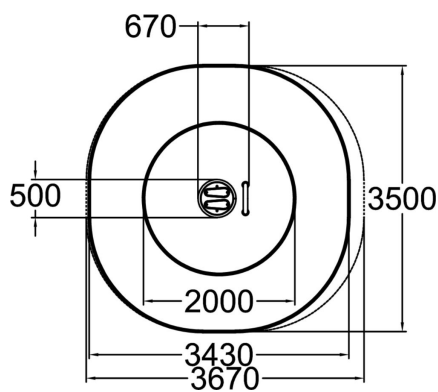

In Core twister the user stands on a round platform, which moves sideways and a bar to hold on to. Core twister is 305 mm high and the standing platform is 136 mm high. Core twister is perfect for core training improving the strength of core muscles and mobility. Core twister can be installed on loose fill material also.

Number of users	1
Product length, mm	670
Product width, mm	500
Product height, mm	1300
Falling space, m ²	10.9
Height required, mm	2330
Max. free fall height, mm	130
Safety info	EN 16630, EN 1176-1 TÜV
Foundation options	Surface mounting