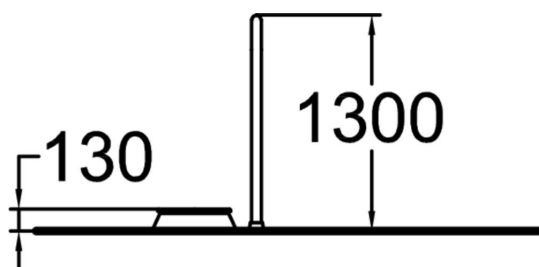

In Core twister the user stands on a round platform, which moves sideways and a bar to hold on to. Core twister is 305 mm high and the standing platform is 136 mm high. Core twister is perfect for core training improving the strength of core muscles and mobility. Core twister can be installed on loose fill material also.

Number of users	1
Product length, mm	670
Product width, mm	500
Product height, mm	1300
Falling space, m ²	10.9
Height required, mm	2330
Max. free fall height, mm	130
Safety info	EN 16630, EN 1176-1 TÜV
Foundation options	Surface mounting