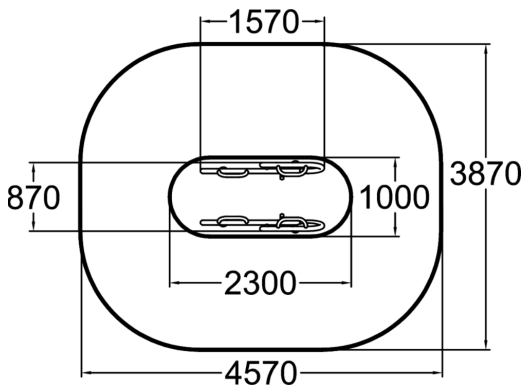

The Dip Bar comprises two curved bars with two hand grips and one footrest each. One set of hand grips is at a height of 912 mm and the other at 1,198 mm. Exercisers at all skill levels are sure to find suitable a version of the highly effective dip exercise using this equipment. Dips help to train the back, shoulder and arm muscles.

Product length, mm	1570
Product width, mm	820
Product height, mm	1200
Impact area, m ²	15.8
Falling space, m ²	15.8
Height required, mm	2700
Max. free fall height, mm	1200
Safety info	EN 16630, EN 1176-1 TÜV
Foundation options	deep_mounting surface_mounting
Metal	