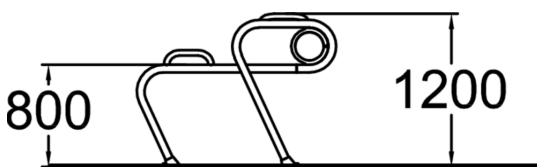

The Dip Bar comprises two curved bars with two hand grips and one footrest each. One set of hand grips is at a height of 912 mm and the other at 1,198 mm. Exercisers at all skill levels are sure to find suitable a version of the highly effective dip exercise using this equipment. Dips help to train the back, shoulder and arm muscles.

Product length, mm	1570
Product width, mm	820
Product height, mm	1200
Impact area, m ²	15.8
Falling space, m ²	15.8
Height required, mm	2700
Max. free fall height, mm	1200
Safety info	EN 16630, EN 1176-1 TÜV
Foundation options	deep_mounting surface_mounting
Metal	