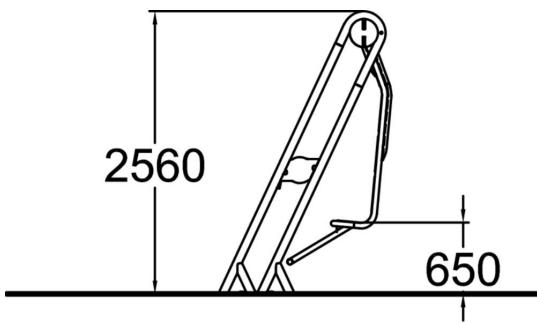

The set includes a seat with footrests, hand grips and a frame. The total height is 2,560 mm, and the seat is at 650 mm. The Back equipment can be used to train the back, shoulder and arm muscles. Regular activation of the shoulder area improves the circulation and helps to prevent neck pain and headaches. Back can be installed on loose fill material also.

Number of users	1
Product length, mm	1510
Product width, mm	1130
Product height, mm	2560
Height required, mm	2150
Max. free fall height, mm	650
Safety info	EN 16630 TÜV
Foundation options	Surface mounting