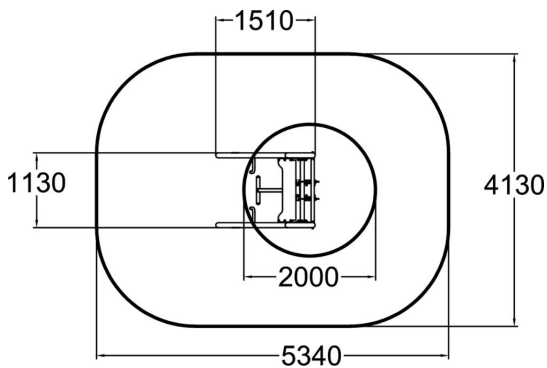

The set includes a seat with footrests, hand grips and a frame. The total height is 2,560 mm, and the seat is at 650 mm. The Back equipment can be used to train the back, shoulder and arm muscles. Regular activation of the shoulder area improves the circulation and helps to prevent neck pain and headaches. Back can be installed on loose fill material also.

Number of users	1
Product length, mm	1510
Product width, mm	1130
Product height, mm	2560
Height required, mm	2150
Max. free fall height, mm	650
Safety info	EN 16630 TÜV
Foundation options	Surface mounting