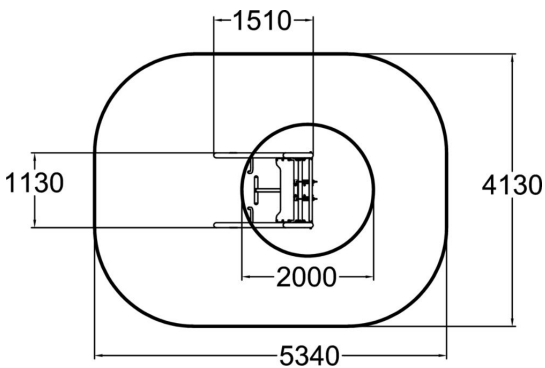

The set includes a seat with footrests, hand grips and a frame. The total height is 2,560 mm, and the seat is at 650 mm. The Back equipment can be used to train the back, shoulder and arm muscles. Regular activation of the shoulder area improves the circulation and helps to prevent neck pain and headaches. Back can be installed on loose fill material also.

Number of users	1
Product length, mm	1510
Product width, mm	1130
Product height, mm	2560
Height required, mm	2150
Max. free fall height, mm	650
Safety info	EN 16630 TÜV
Foundation options	Surface mounting