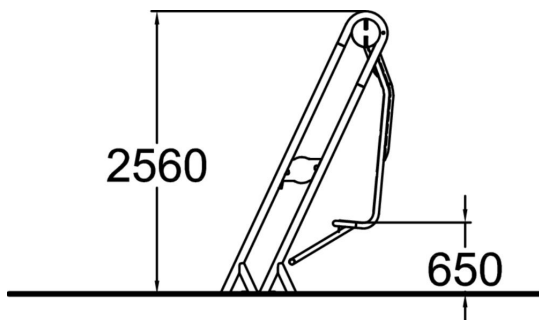

The set includes a seat with footrests, hand grips and a frame. The total height is 2,560 mm, and the seat is at 650 mm. The Back equipment can be used to train the back, shoulder and arm muscles. Regular activation of the shoulder area improves the circulation and helps to prevent neck pain and headaches. Back can be installed on loose fill material also.

Number of users	1
Product length, mm	1510
Product width, mm	1130
Product height, mm	2560
Height required, mm	2150
Max. free fall height, mm	650
Safety info	EN 16630 TÜV
Foundation options	Surface mounting