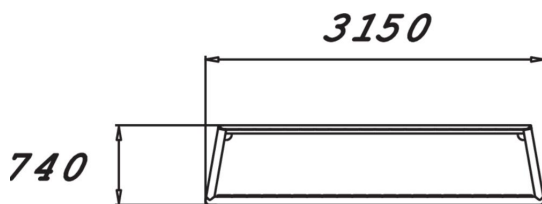

The largest goal from Lappset has dimensions depth: 740 mm, width: 3150 mm and height: 2080 mm and is suitable for sports such as handball and football.

Product length, mm	740
Product width, mm	3150
Product height, mm	2080
Foundation options	deep_mounting surface_mounting