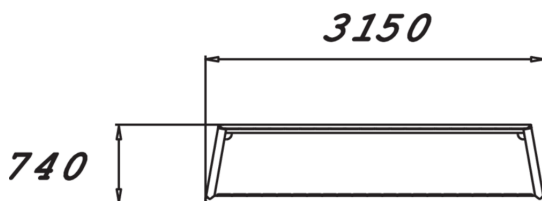

The largest goal from Lappset has dimensions depth: 740 mm, width: 3150 mm and height: 2080 mm and is suitable for sports such as handball and football.

Product length, mm	740
Product width, mm	3150
Product height, mm	2080
Foundation options	deep_mounting surface_mounting
Metal	