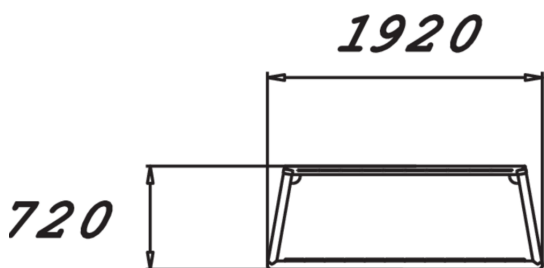

Lappset has several different sizes of goals. The dimensions of the GOAL S are depth: 720 mm, width: 1920 mm and height: 1260 mm. The frame is made of metal and the net is durable polypropylene. The goal is suitable for different ball games such as football, floor-ball and hockey.

Product length, mm	720
Product width, mm	1920
Product height, mm	1260
Foundation options	deep_mounting surface_mounting
Metal	