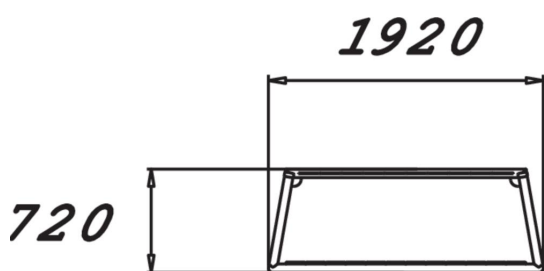

Lappset has several different sizes of goals. The dimensions of the GOAL S are depth: 720 mm, width: 1920 mm and height: 1260 mm. The frame is made of metal and the net is durable polypropylene. The goal is suitable for different ball games such as football, floor-ball and hockey.

Product length, mm	720
Product width, mm	1920
Product height, mm	1260
Foundation options	deep_mounting surface_mounting