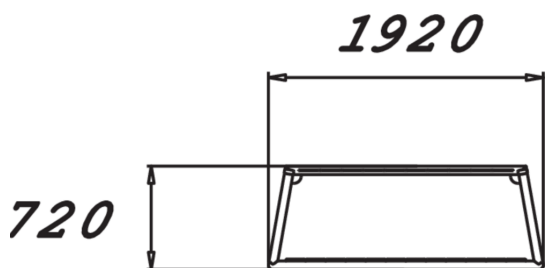

Lappset has several different sizes of goals. The dimensions of the GOAL S are depth: 720 mm, width: 1920 mm and height: 1260 mm. The frame is made of metal and the net is durable polypropylene. The goal is suitable for different ball games such as football, floor-ball and hockey.

Product length, mm	720
Product width, mm	1920
Product height, mm	1260
Foundation options	deep_mounting surface_mounting