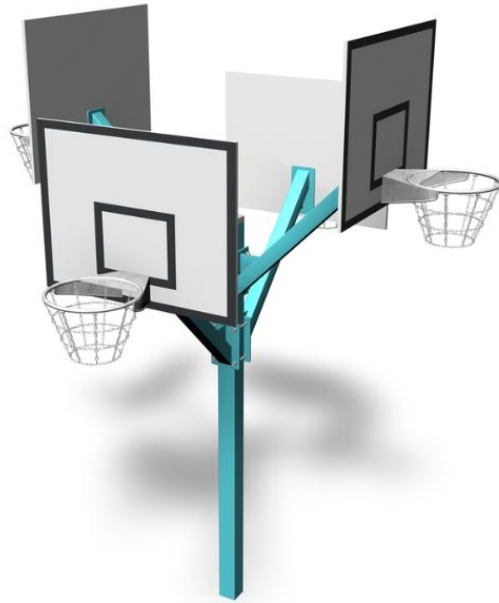

BASKET BALL STAND 4

Product length, mm	3200
Product width, mm	3200
Product height, mm	3790
Foundation options	Deep mounting