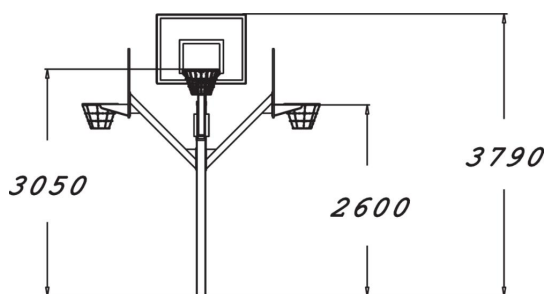

BASKET BALL STAND 4

Product length, mm	3200
Product width, mm	3200
Product height, mm	3790
Foundation options	Deep mounting