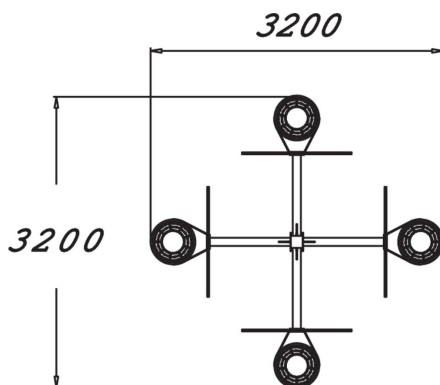

BASKET BALL STAND 4

Product length, mm	3200
Product width, mm	3200
Product height, mm	3790
Foundation options	Deep mounting